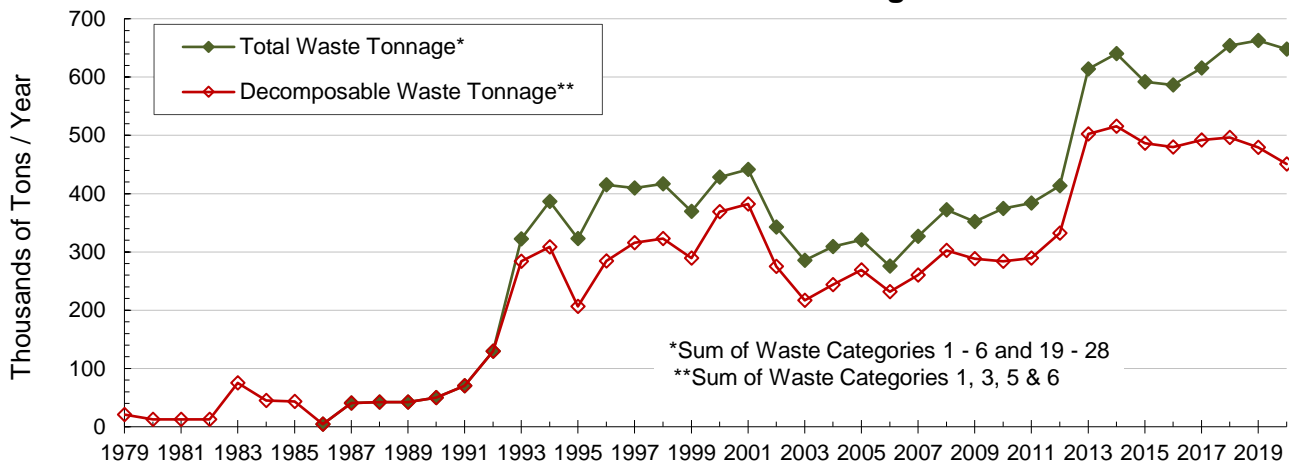

Glacier Ridge Landfill, LLC - Lic. No 3068: Annual Waste Tonnage to 2020

Glacier Ridge Landfill, LLC - Lic. No 3068: Modeled LFG Generation & Measured Extraction to 2020

Please understand that the gas generation curve above was prepared using a computer model and general assumptions that may under or overestimate gas generation for this particular landfill. For more information on the model and how it's been used, please consult the text of this web page.