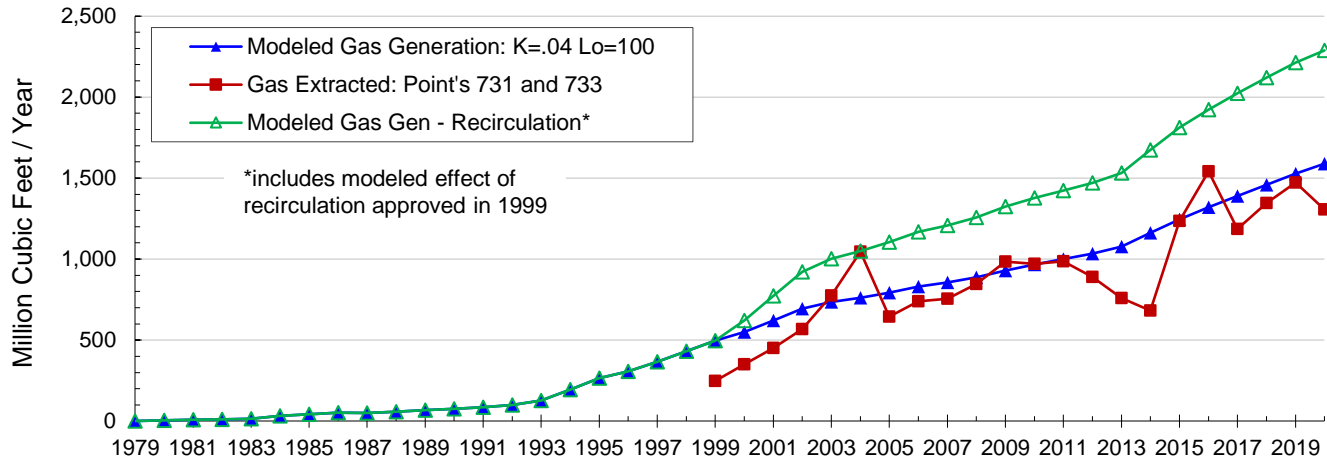

Glacier Ridge Landfill, LLC - Lic. No 3068: Annual Waste Tonnage to 2020

Glacier Ridge Landfill, LLC - Lic. No 3068: Modeled LFG Generation & Measured Extraction to 2020

Please understand that the gas generation curve above was prepared using a computer model and general assumptions that may under or overestimate gas generation for this particular landfill. For more information on the model and how it's been used, please consult the text of this web page.