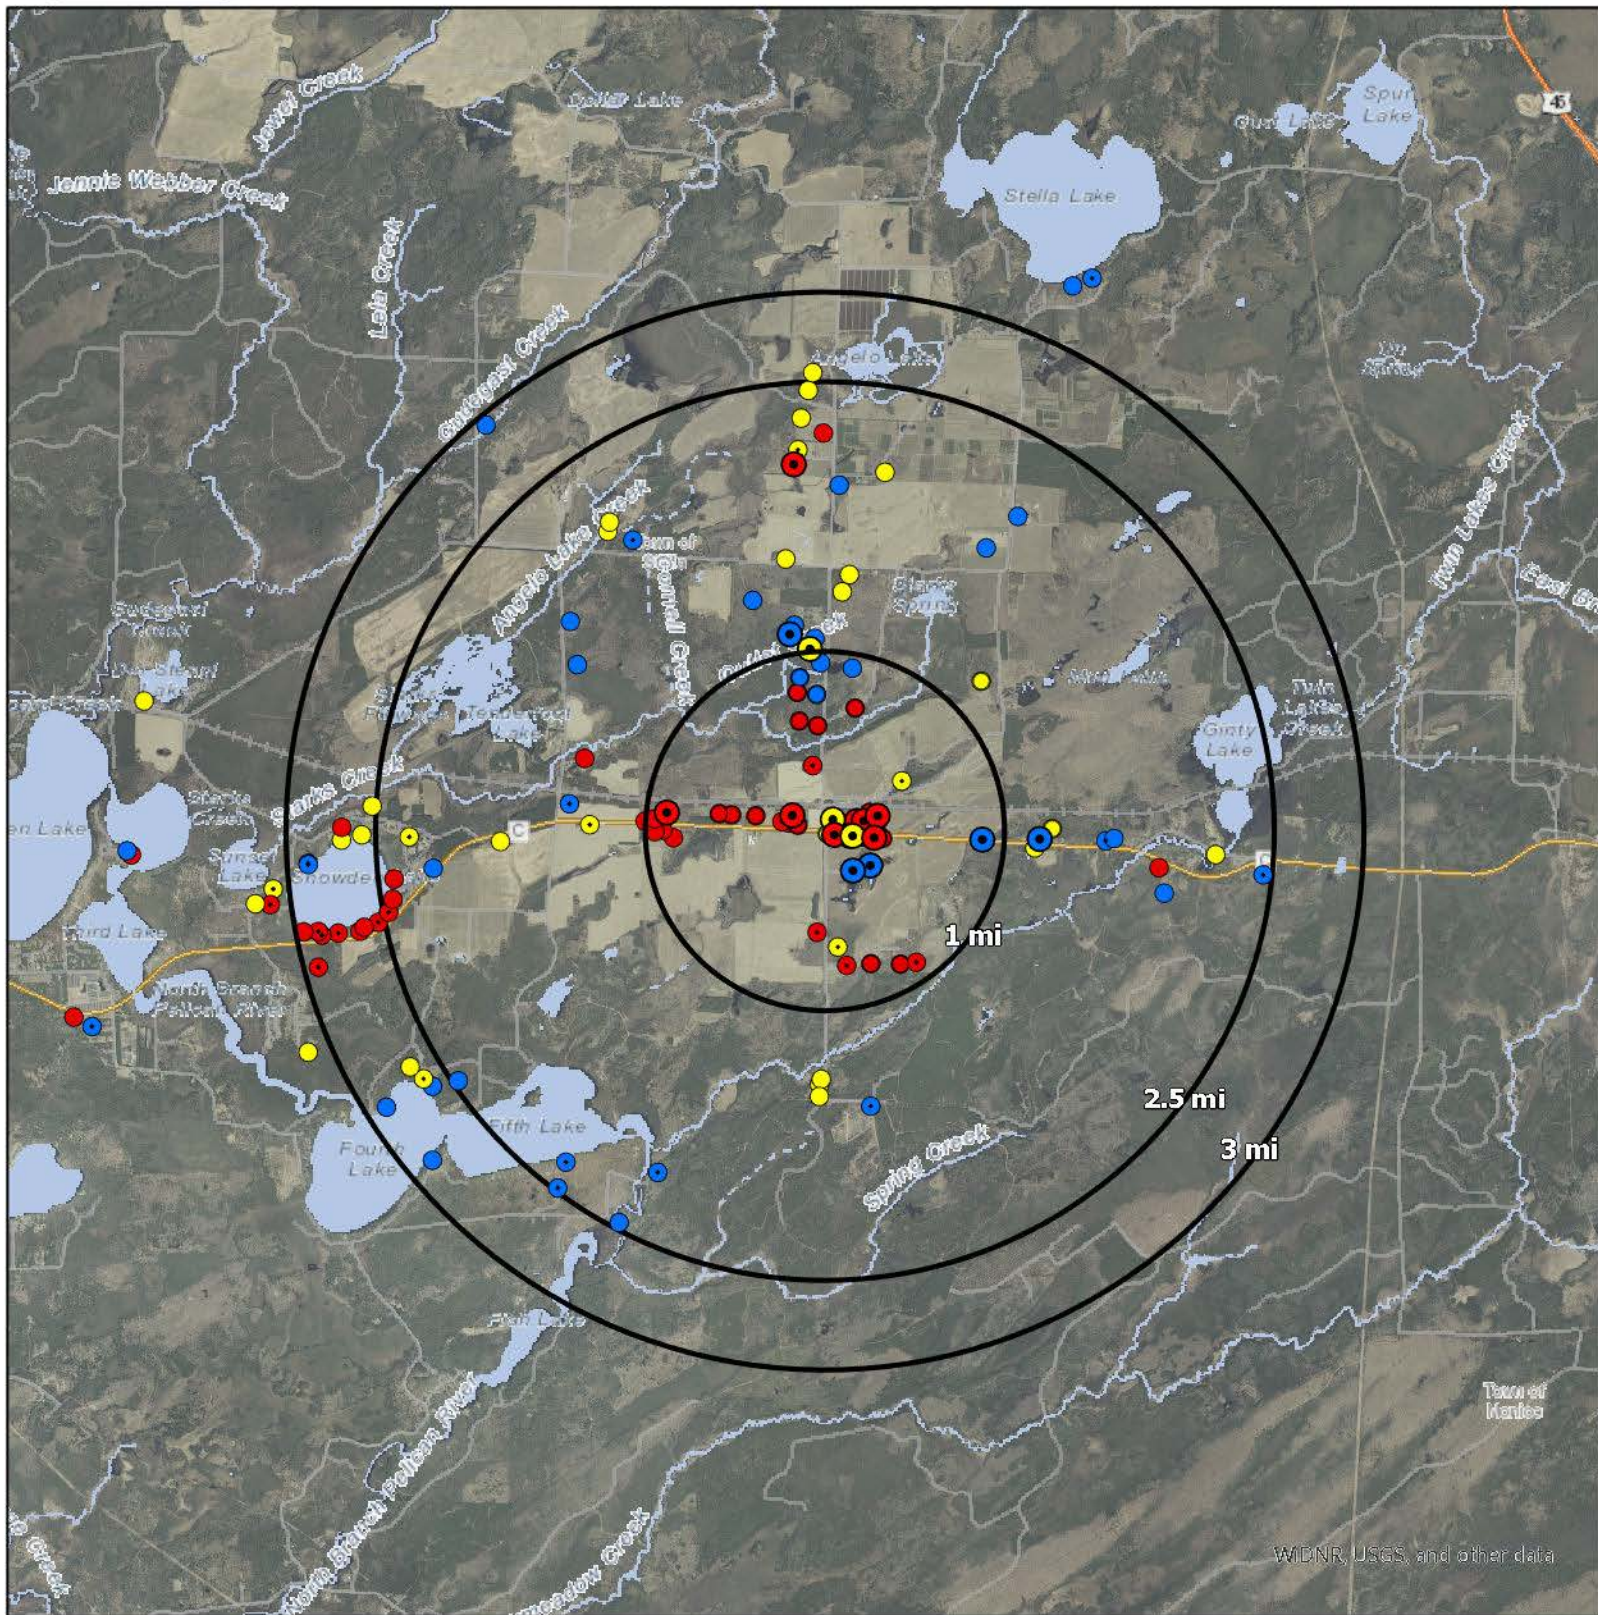

Map of Starks area/Town of Stella PFAS sampling results (as of 03/28/2024)

- | | |
|--|---|
| No detection of any PFAS | No detection of any PFAS (Granite Well) |
| PFAS detected but < WI Health Guidelines | PFAS detected but < WI Health Guidelines (Granite Well) |
| PFAS detected but > WI Health Guidelines | PFAS detected but > WI Health Guidelines (Granite Well) |

DISCLAIMER: This map is for informational purposes only and may not have been prepared for or be suitable for legal, engineering or surveying purposes. The user is solely responsible for verifying the accuracy of information before using for any purpose.