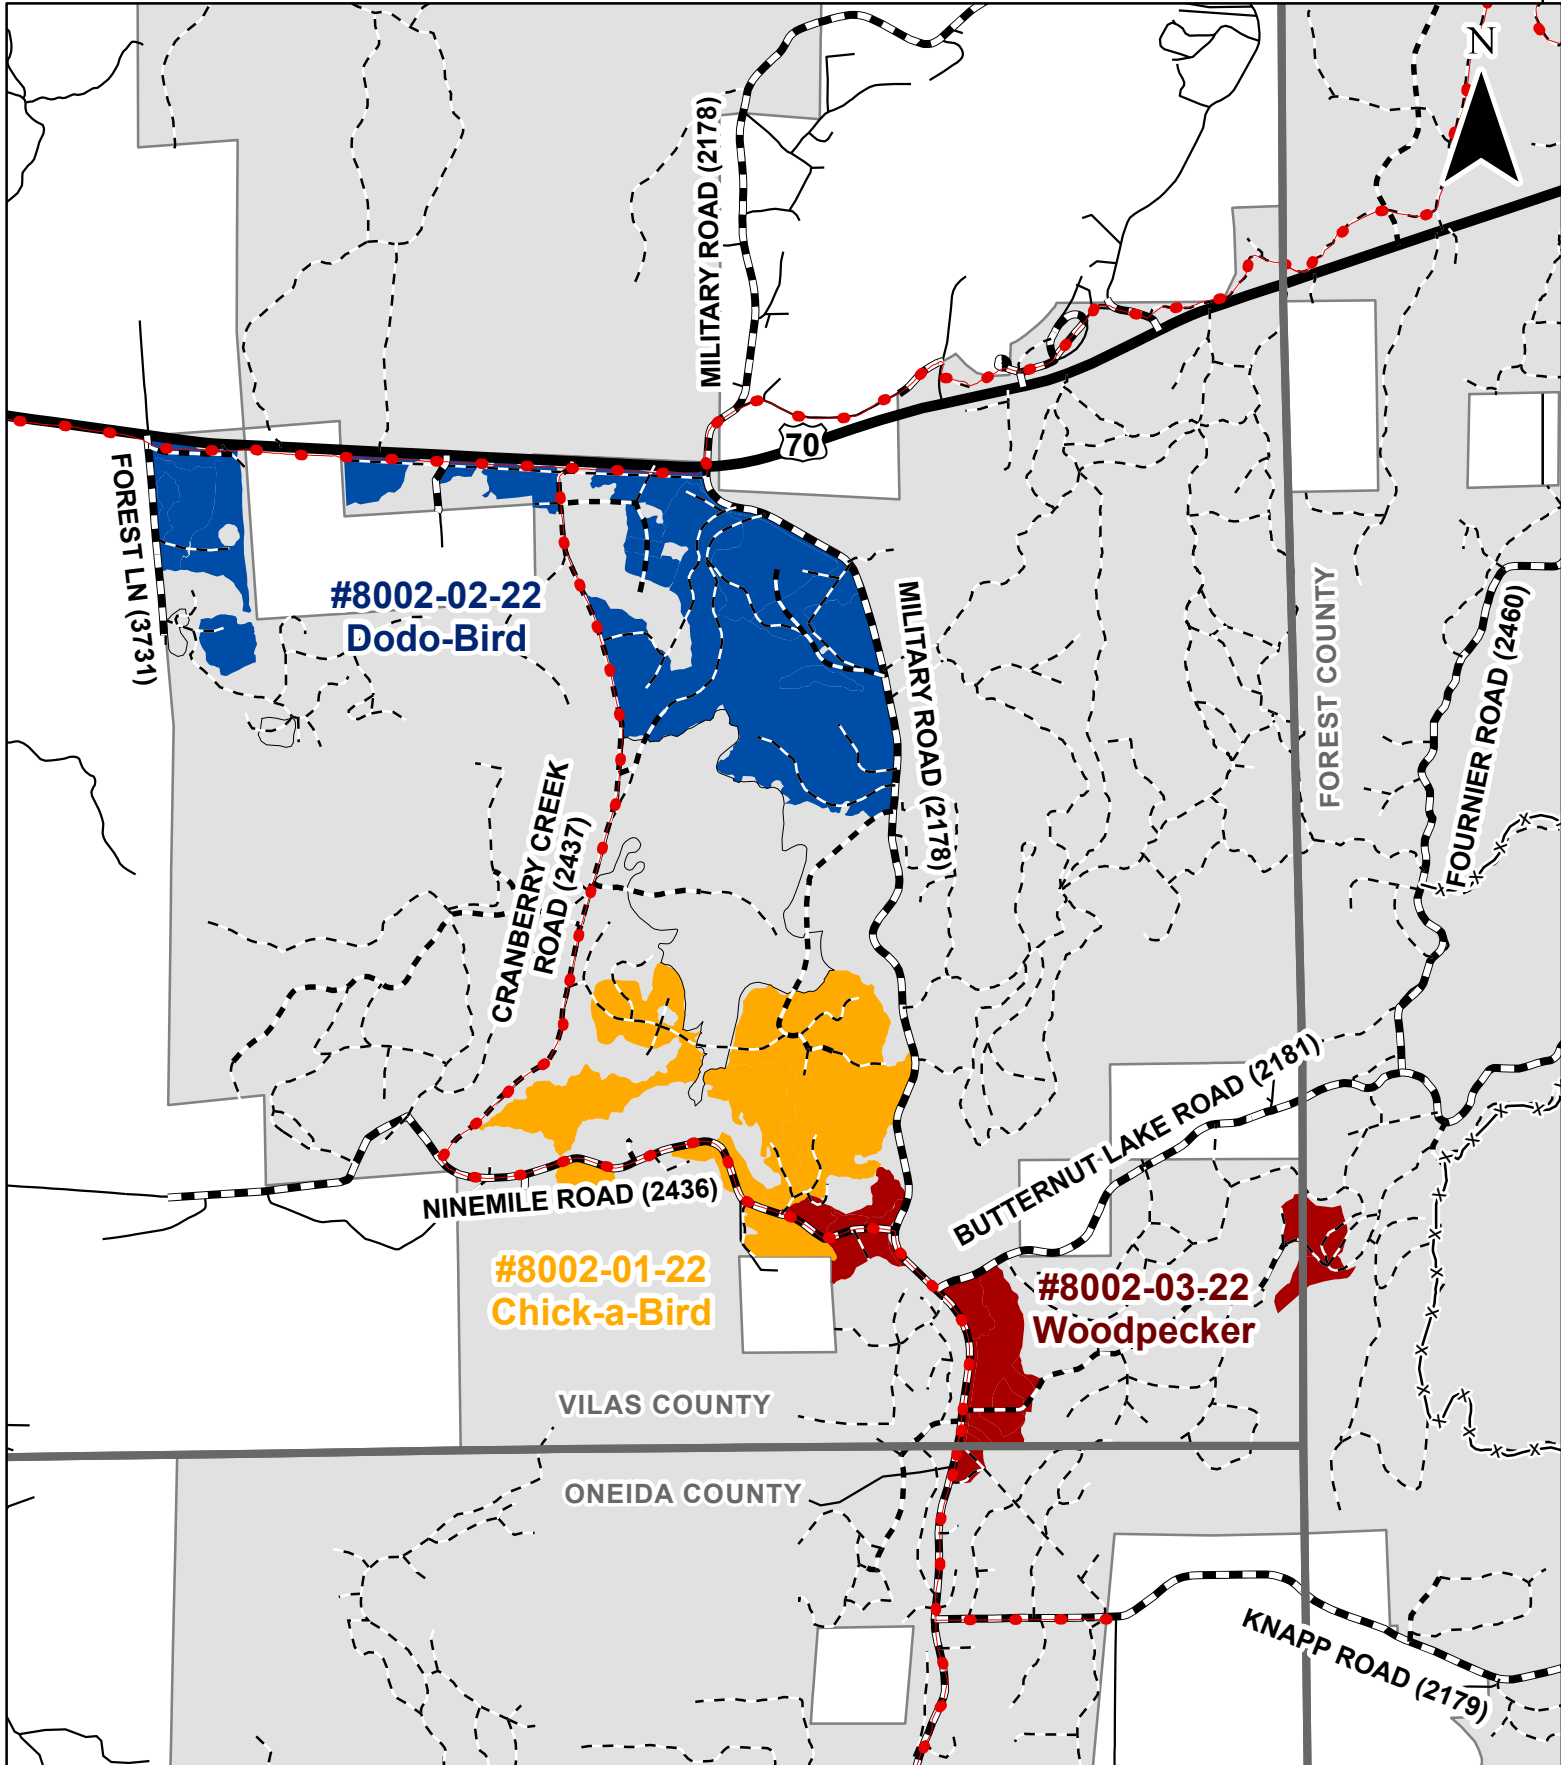

KD 1/9/2023

# FY22 Timber Sale Locator Map

Good Neighbor Authority Draft Sale Map - Wisconsin Department of Natural Resources

Eagle River-Florence Ranger District - Chequamegon-Nicolet National Forest  
Forest, Oneida and Vilas Counties, WI

This map is not a survey of the actual boundary of any property this map depicts.