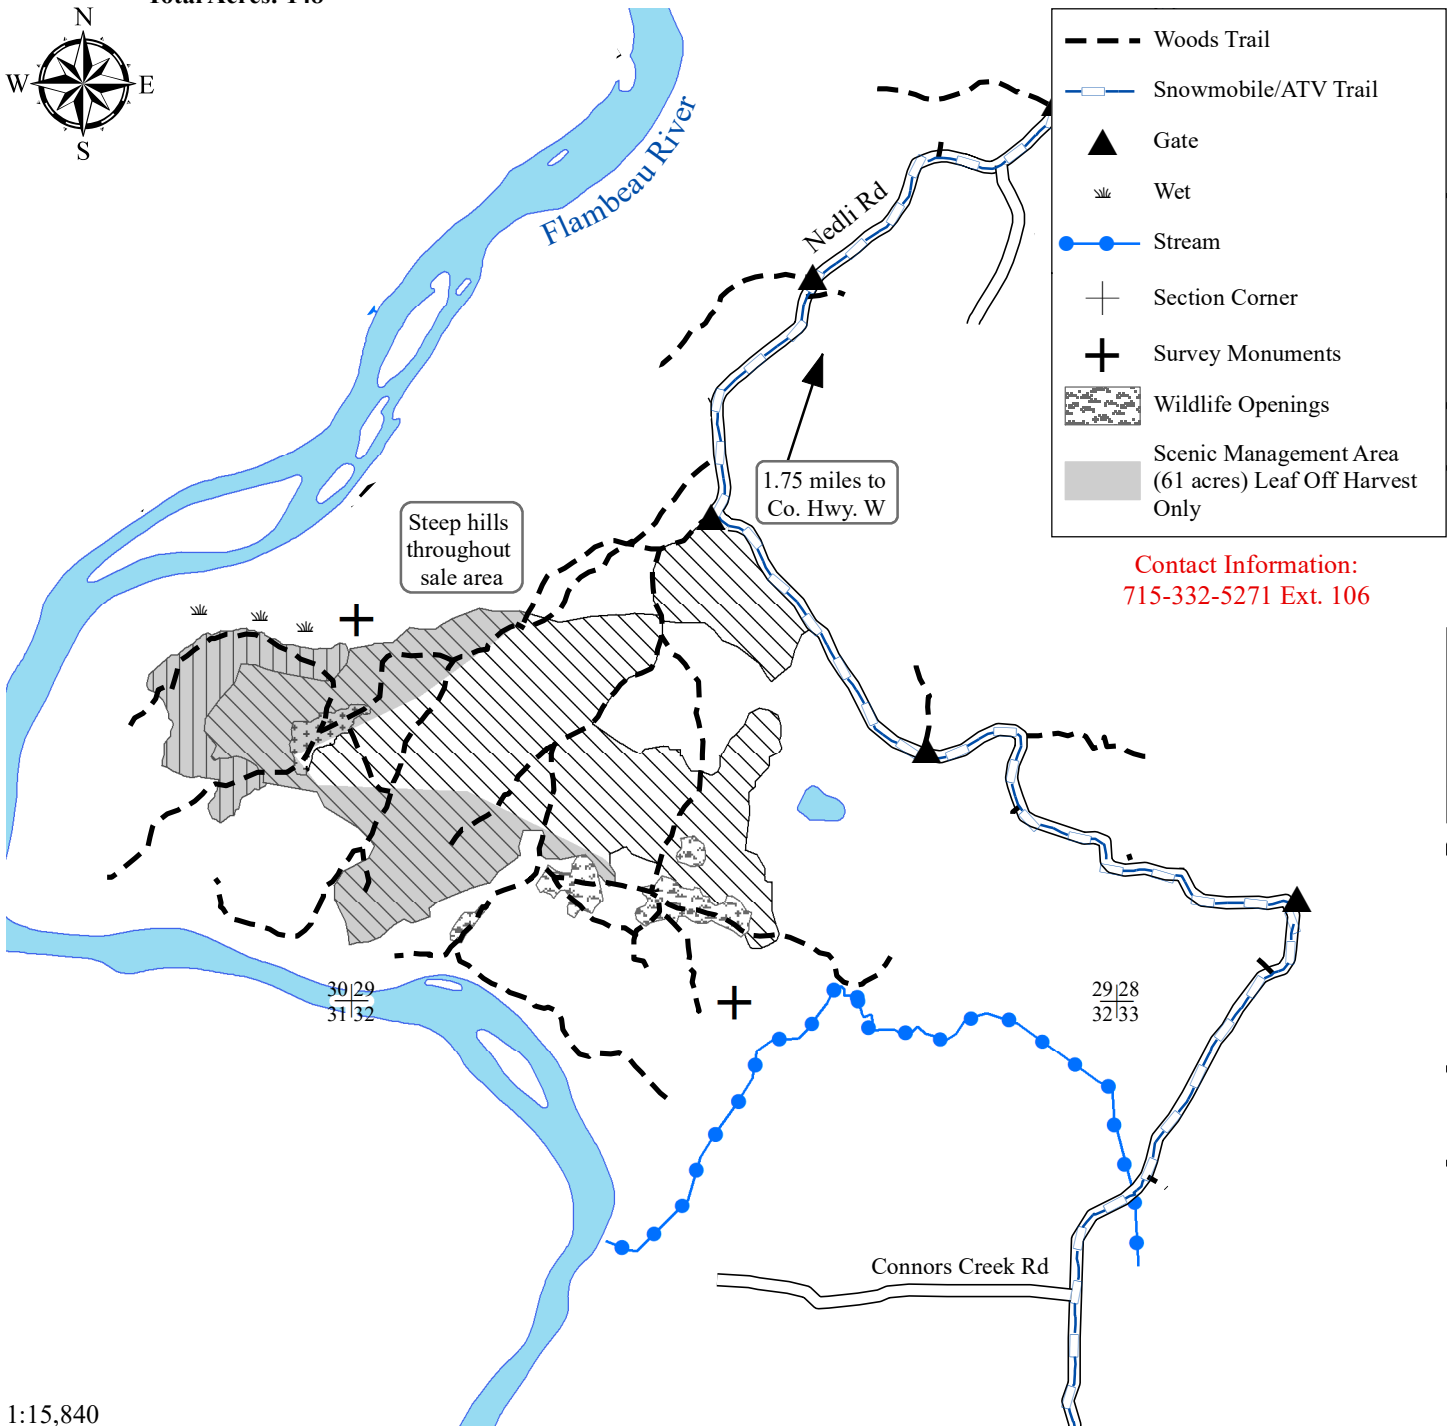

# Tract 4-21 (Haunted Hills) - Flambeau River State Forest

Parts of: SW, WSE, SENW, SWNE, Sec. 29, NESE, Sec. 30, T38N-R3W, Sawyer County

**Selection area (130 acres)** - Bounded by red paint. Harvest all orange marked trees within the designated boundaries. Sever all orange marked unmerchantable stems. Do not cut snags, cull trees or trees marked with an orange X.

**Coppice area (3 acres)** - Bounded by yellow paint. Harvest all trees greater than 1" **except for:** 1) hemlock, 2) white pine, 3) spruce, 4) cedar, and 5) oak. Leave all snags or cull trees.

**Shelterwood area (15 acres)** - Bounded by green paint. Cut all other trees greater than 1" **except for:** 1) green marked trees, 2) hemlock, 3) white pine, 4) spruce, 5) oak, 6) cedar, and 7) tamarack. Leave all snag or cull trees.

**Total Acres: 148**

**Contact Information:**  
715-332-5271 Ext. 106

1:15,840

Mapped by Justin Cook

*"This map is not a survey of the actual boundary of any property this map depicts"*