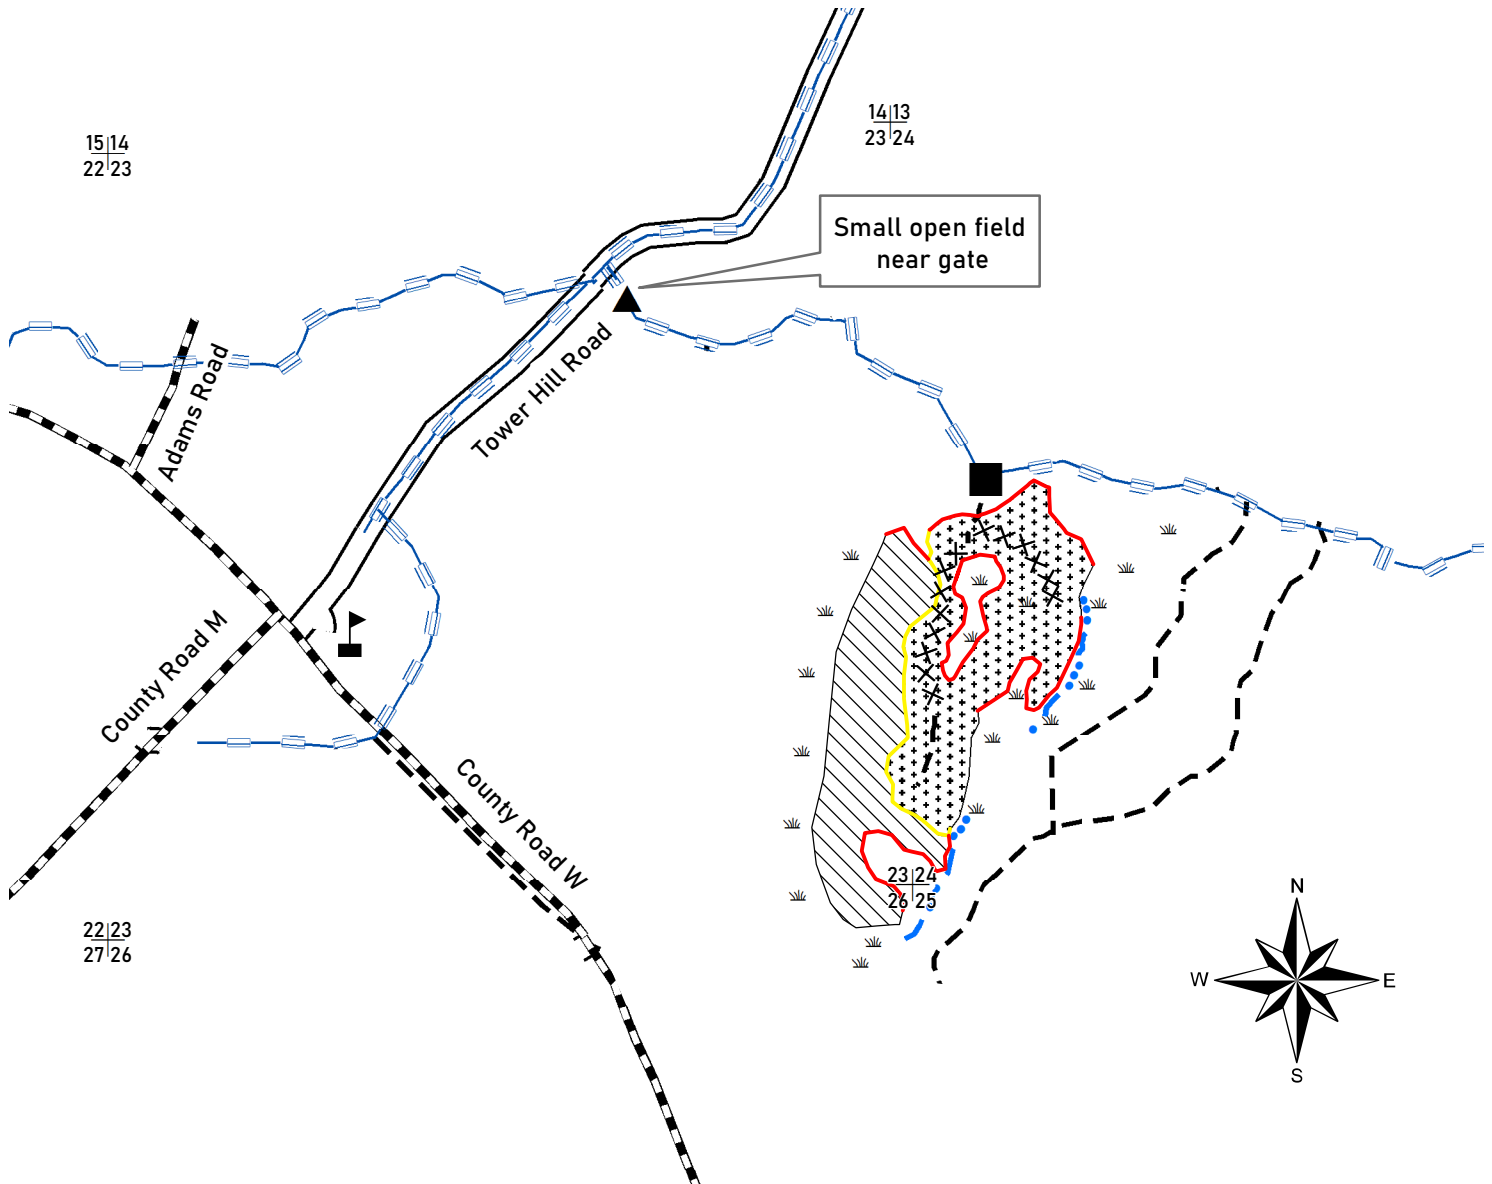

Tract 12-22 (Bruise Cruise)- Flambeau River State Forest

E ½ SE ¼ Sec. 23, W ½ SW ¼ Sec. 24 T38N--R3W, Sawyer Co

Selection Area (31 acres)- Bounded by red paint and black spruce bog. Harvest all orange marked trees within the designated boundaries. Sever all orange marked unmerchantable stems (canopy gaps). Harvest all merchantable ironwood.

Red Maple Area (37 acres)- Bounded by tag alder, red paint, and yellow paint. Cut all trees greater than 2" except for: 1) white pine, 2) spruce and fir 2 sticks or less, 3) oak, 4) tamarack, 5) hemlock, and 6) all green marked trees.

68 total acres

- Fire Tower
- Proposed Berm
- Gate
- Wet Area
- Section Corner
- Drainage
- Proposed Road
- Snowmobile Trail
- Woods Trail

Mapped by Taylor Lockwood
 This map is not a survey of the actual boundary of any property this map depicts