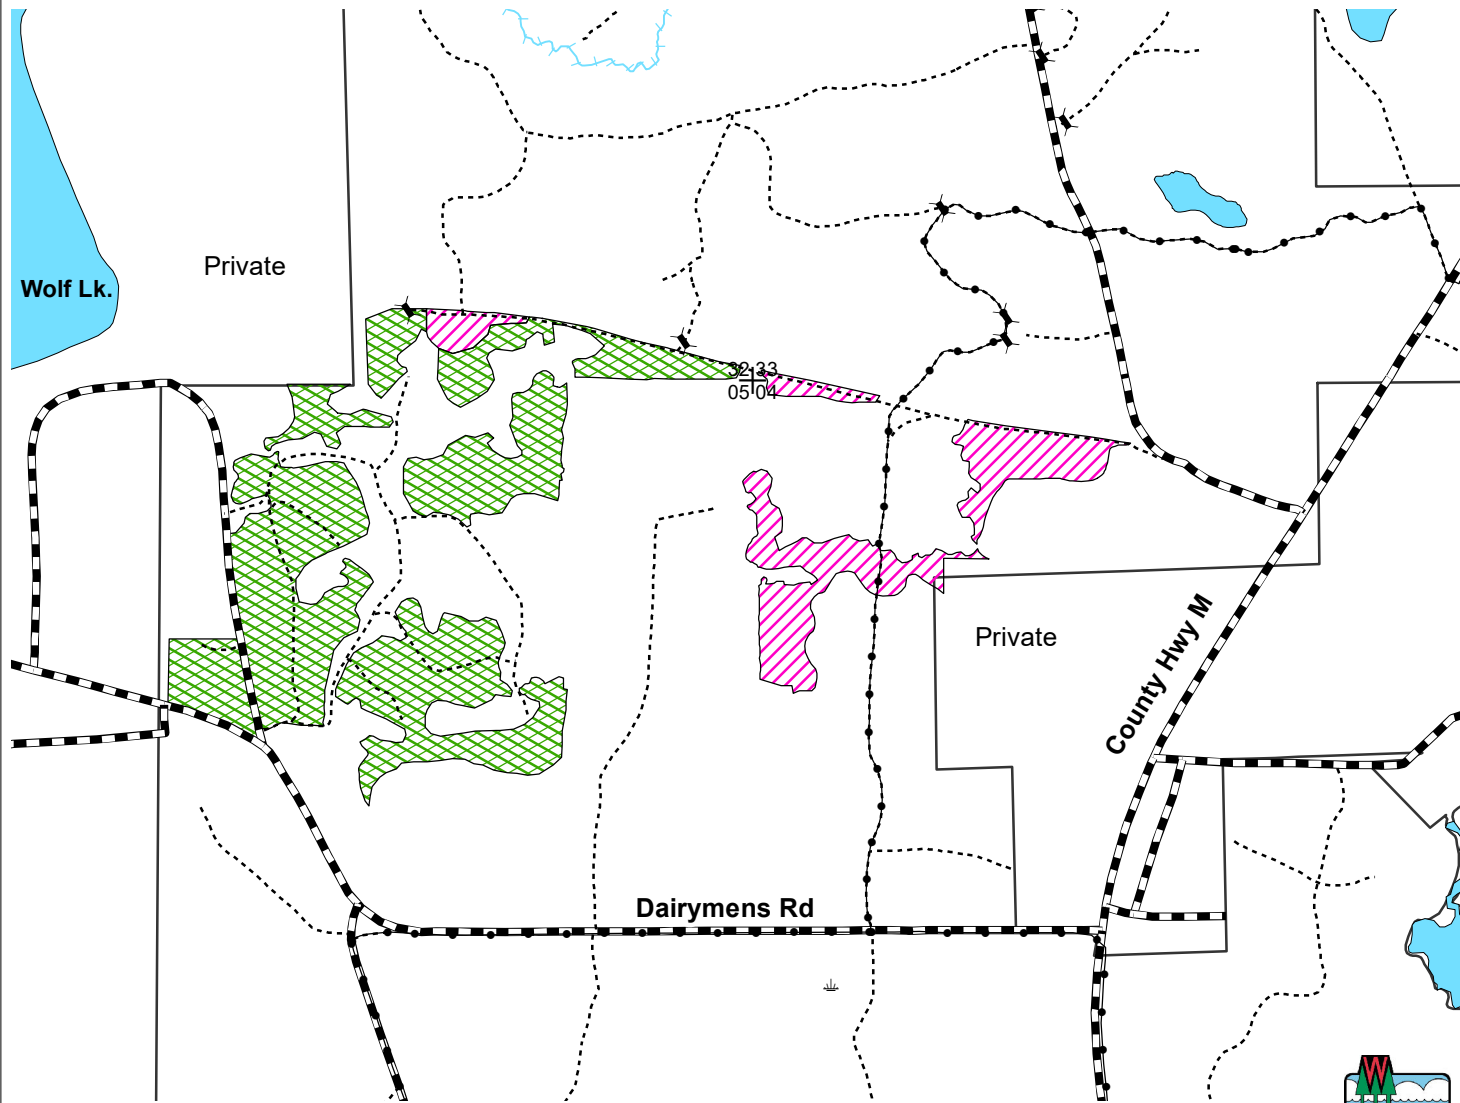

Northern Highland - American Legion State Forest

C125H Stands 3 and 4

Holstein 121 Acres

Town of Boulder Junction T42N, R7E, Sections 4 and 5

T43N, R7E, Sections 32 and 33

NHAL - SF Master Plan Mgmt Area 3 - Vilas Sandy Plains North - Forest Production

Scale: 4" = 1 Mile
1:15,840

Legend

- Highways and Town Roads
- Woods Roads
- Section Corner
- Survey Marker
- Gates
- Snowmobile Trails
- Lakes
- Red Pine Stand 4
- Red Pine Stand 3

Map produced by
Joe Renik, 04/23

This map is not a survey
of the actual boundary of
any property this map depicts.

C125 Stand 3 (29 acres) Red pine stand with an origin of 1952. Stand will be thinned to improve spacing and promote health and vigor of the residual stand.

C125 Stand 4 (92 acres) Red pine plantation with an origin of 1960. Stand will be thinned to improve spacing and promote health and vigor of the residual stand.