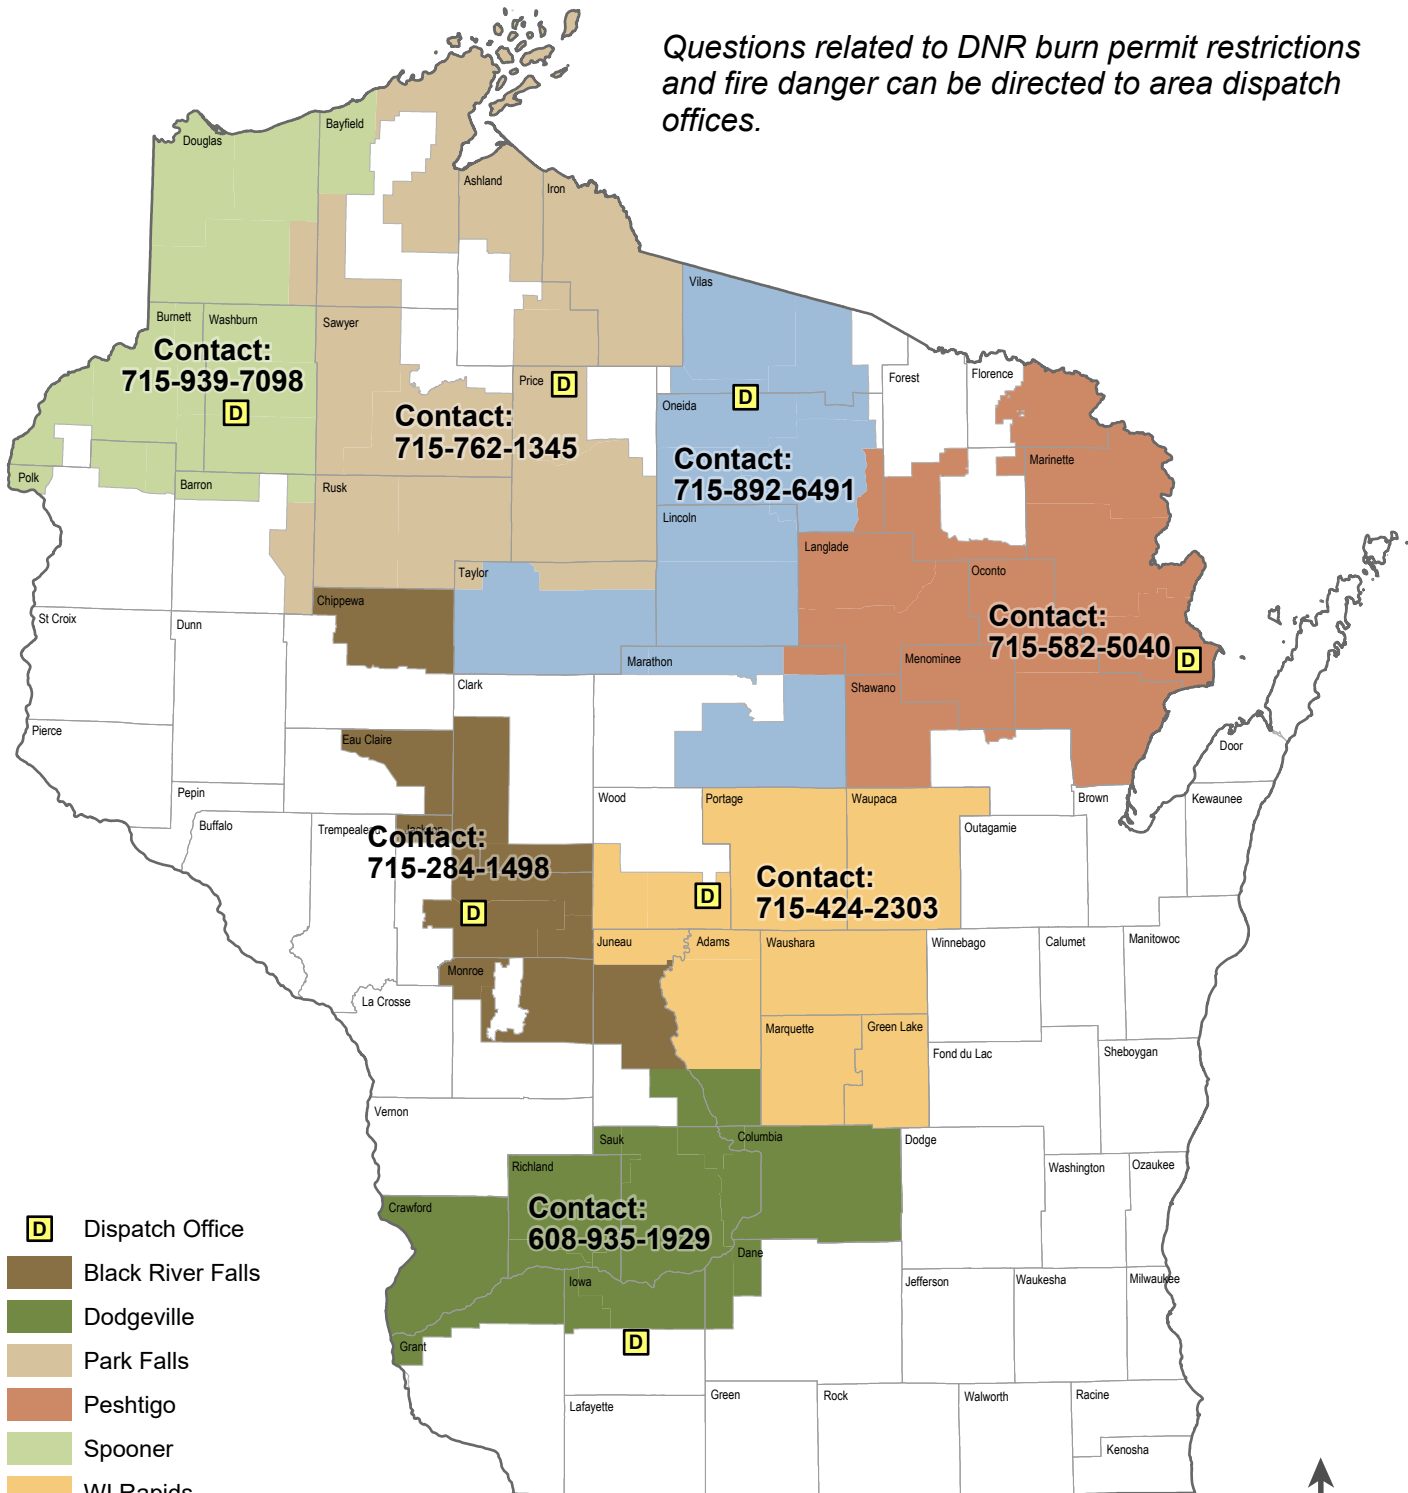

DNR Dispatch Offices

Questions related to DNR burn permit restrictions and fire danger can be directed to area dispatch offices.

- D Dispatch Office
- Black River Falls
- Dodgeville
- Park Falls
- Peshtigo
- Spooner
- WI Rapids
- Woodruff
- Cooperative Area - Please contact the local fire department, town chairperson, or local municipal official to obtain burning regulations within this area.

This map is for informational purposes only and may not have been prepared for or be suitable for legal, engineering or surveying purposes. The user is solely responsible for verifying the accuracy of information before using for any purpose. By using this product for any purpose user agrees to be bound by all disclaimers found here: <https://dnr.wisconsin.gov/legal>.