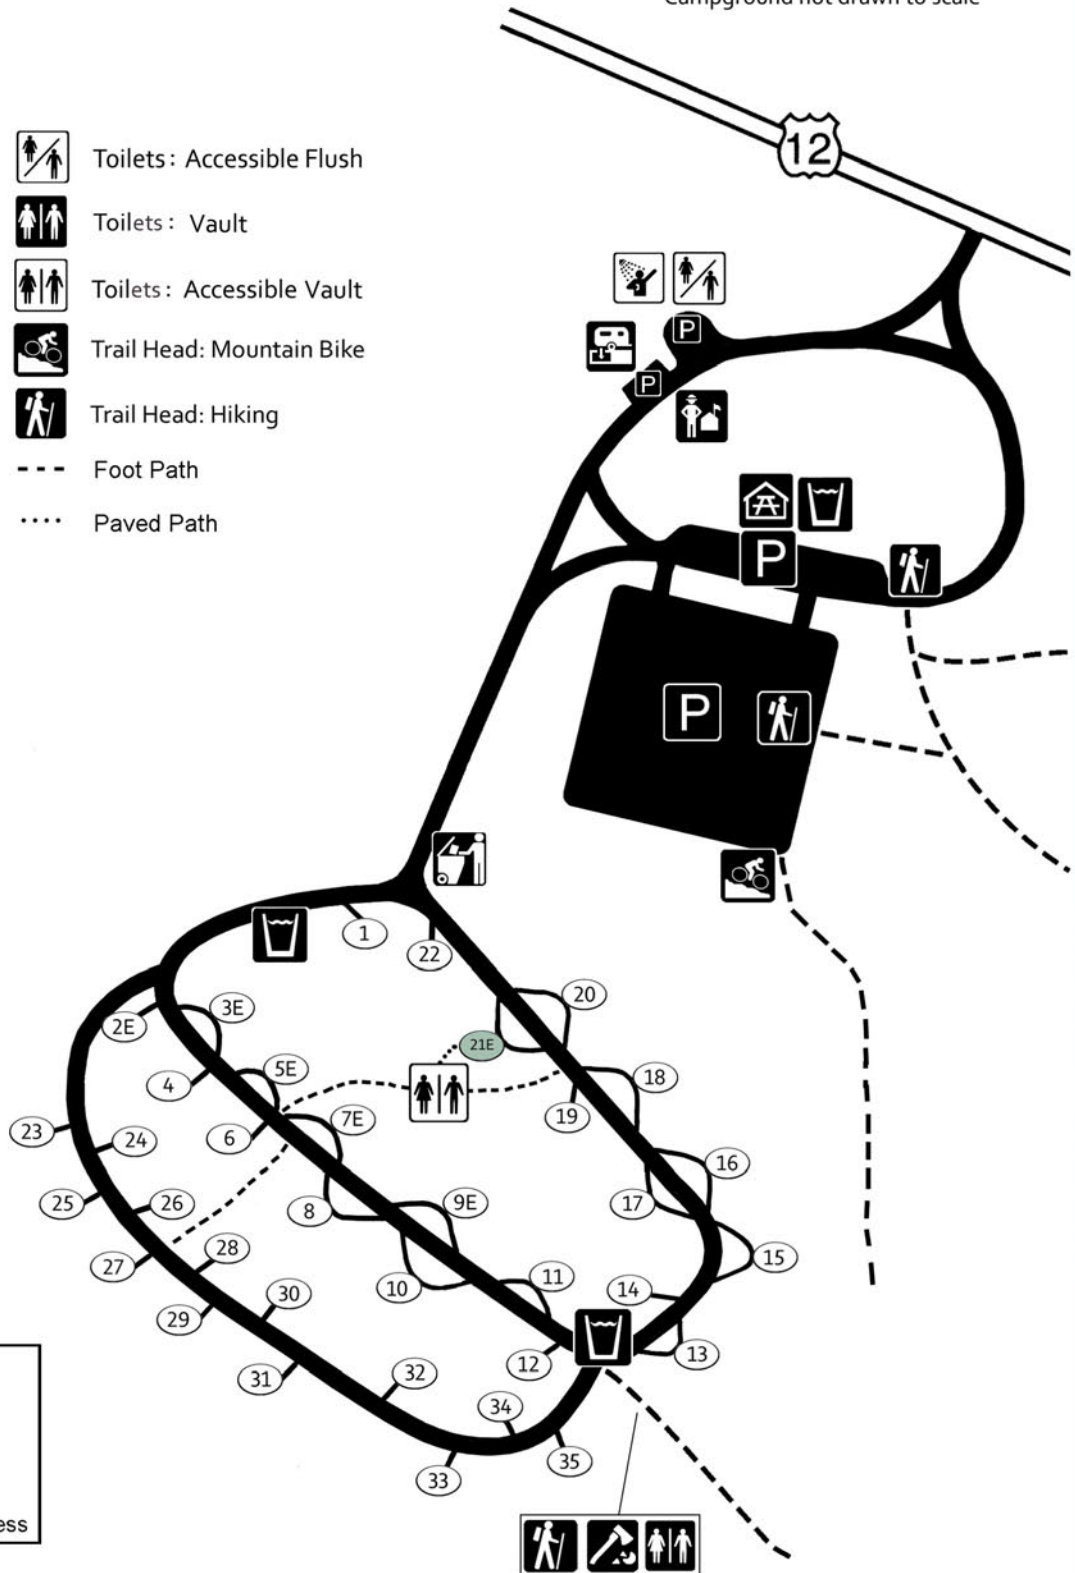

Locator

Growing. Giving.

WISCONSIN FORESTRY

Black River State Forest
Castle Mound Campground

Castle Mound
Campground Office
Black River Falls, WI
715-284-4103

Campground not drawn to scale

Legend

- Contact Station
- Drinking Water
- Firewood
- Garbage & Recycling
- Indoor Picnic Shelter
- Parking
- Sanitary Dump Station
- Showers : Accessible

- Toilets : Accessible Flush
- Toilets : Vault
- Toilets : Accessible Vault
- Trail Head: Mountain Bike
- Trail Head: Hiking
- Foot Path
- Paved Path

Campsite Types

- 35 Campsite Number
- E Electric Hookup
- Reservable Campsite
- Reservable Disabled Access

Campsite not drawn to scale