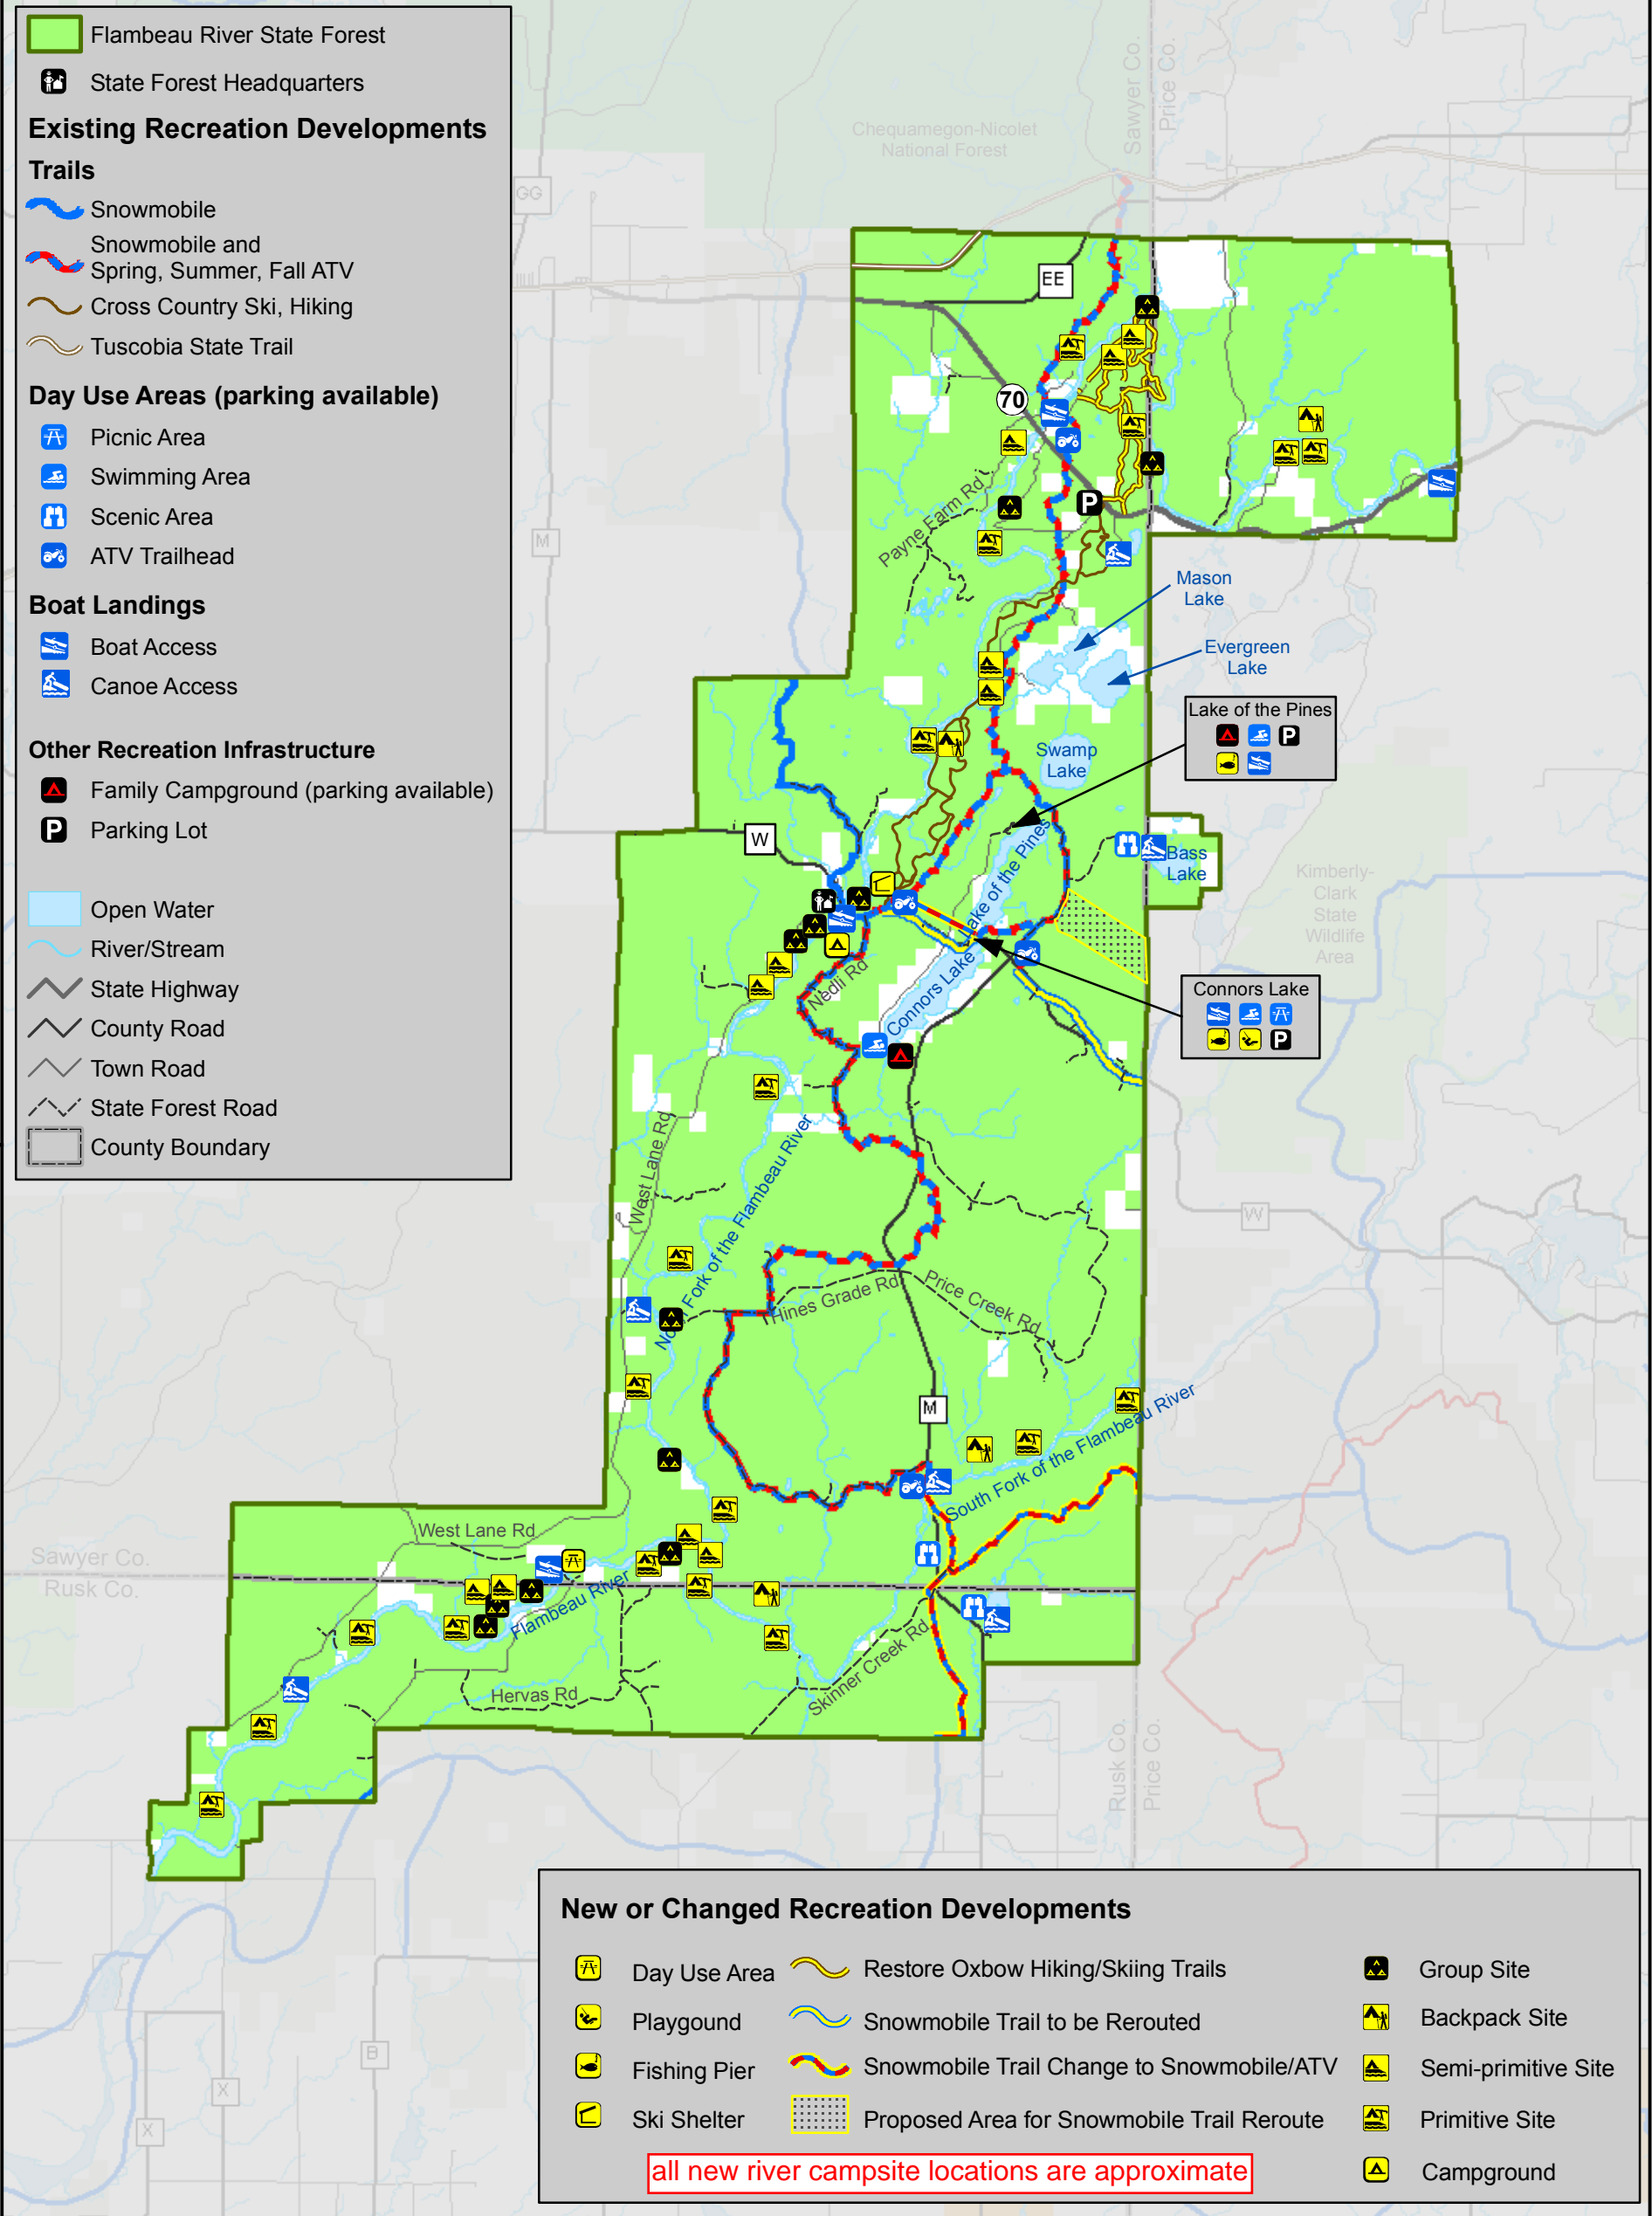

Flambeau River State Forest

Map 2.2

Proposed Recreation

DRAFT

Flambeau River State Forest
Preferred Alternative and Options

The data shown on this map have been obtained from various sources, and are of varying age, reliability, and resolution. This map is not an authoritative source of information about legal land ownership or public access.