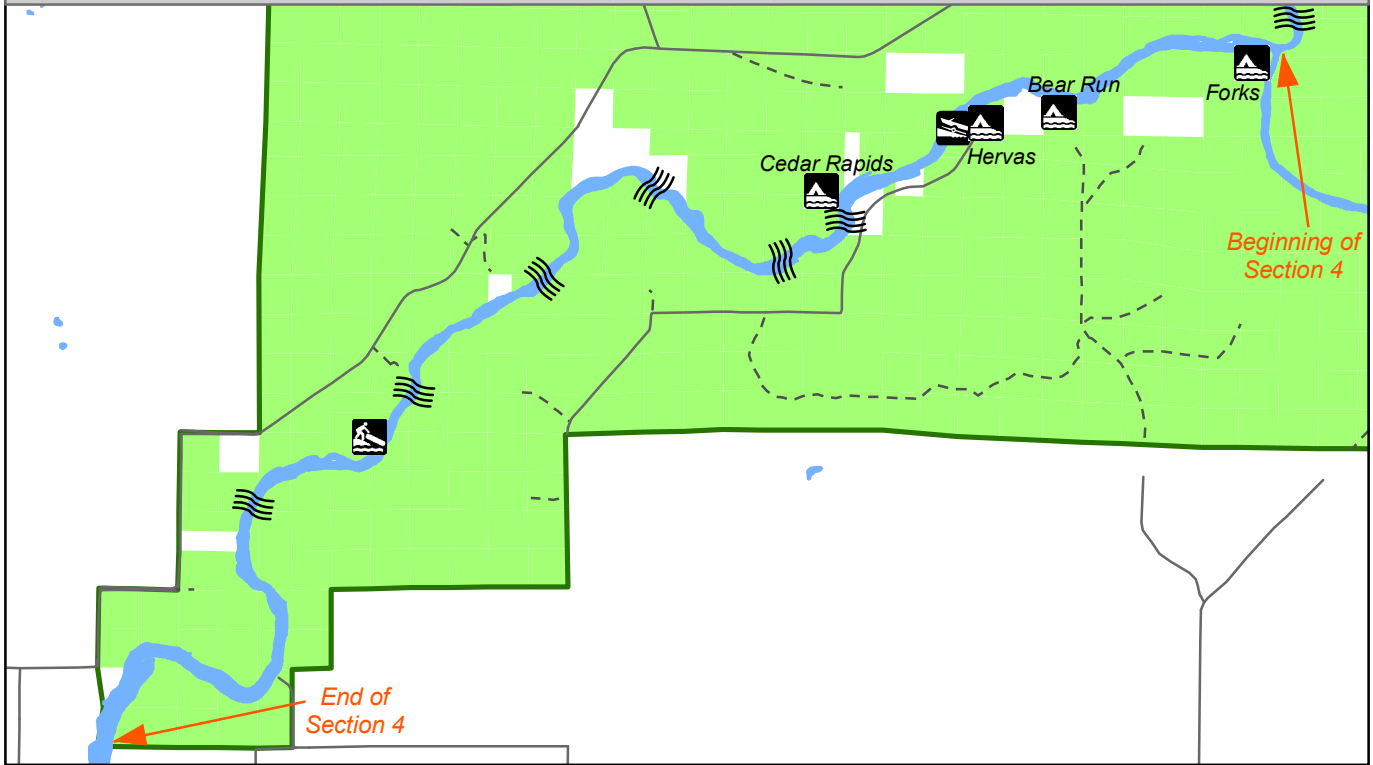

Map 2.2d Flambeau River State Forest River Recreation - River Section 4 (The Forks to Forest Boundary)

1. Current Recreation of River Section 4

2. Planned Recreation of River Section 4

State Forest	Boat access	Group camp site (pit toilet, picnic table, fire ring)	N 0 0.5 1 2 Miles
Open Water	Canoe access	Semi-primitive camp site (pit toilet, picnic table, fire ring)	
State Highway	Rapids	Primitive camp site (box latrine, fire ring, some have picnic tables)	
County Road		Backpack camp site (tent pad, box latrine, fire ring, site marker)	
Town Road			
Forestry Road			