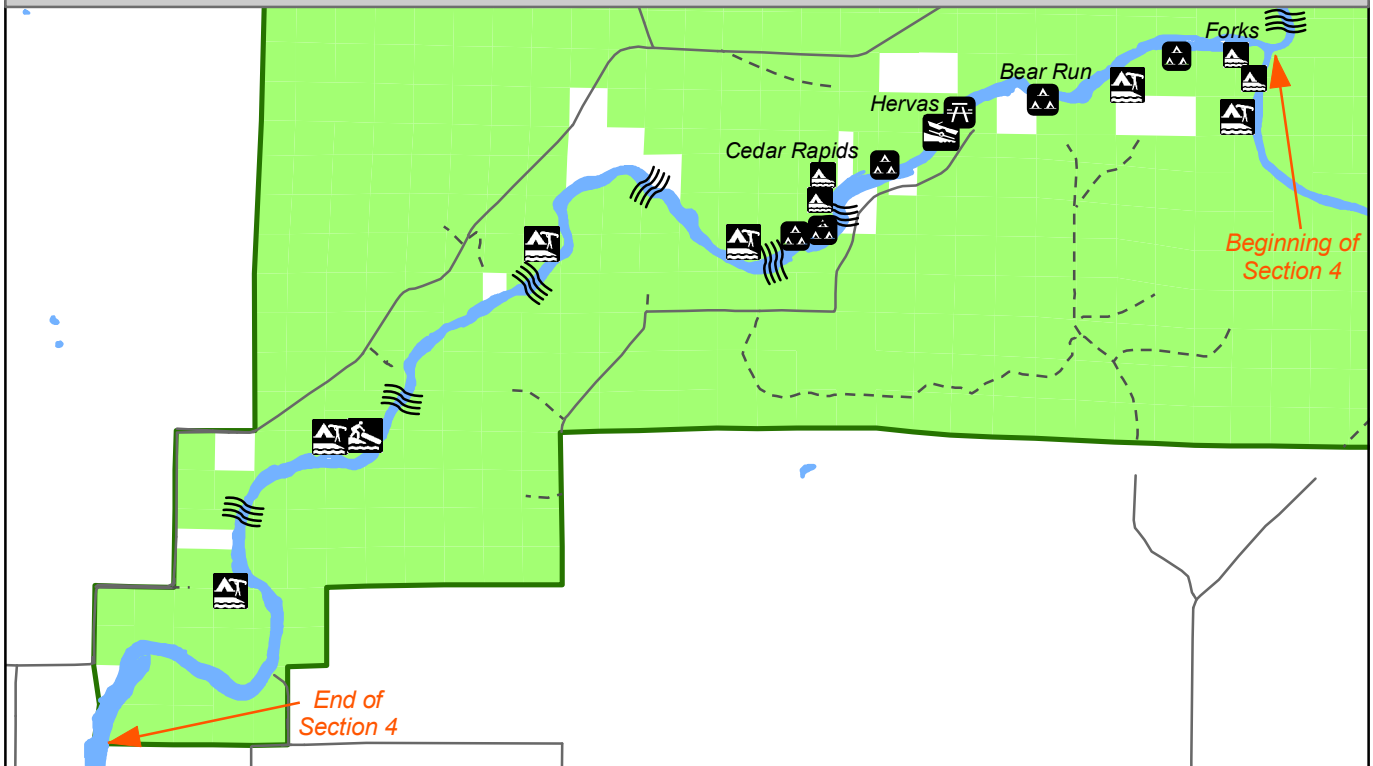

Map 2.2d Flambeau River State Forest River Recreation - River Section 4 (The Forks to Forest Boundary)

1. Current Recreation of River Section 4

2. Planned Recreation of River Section 4

State Forest	Boat access	Group camp site (pit toilet, picnic table, fire ring)	N 0 0.5 1 2 Miles
Open Water	Canoe access	Semi-primitive camp site (pit toilet, picnic table, fire ring)	
State Highway	Rapids	Primitive camp site (box latrine, fire ring, some have picnic tables)	
County Road		Backpack camp site (tent pad, box latrine, fire ring, site marker)	
Town Road			
Forestry Road			