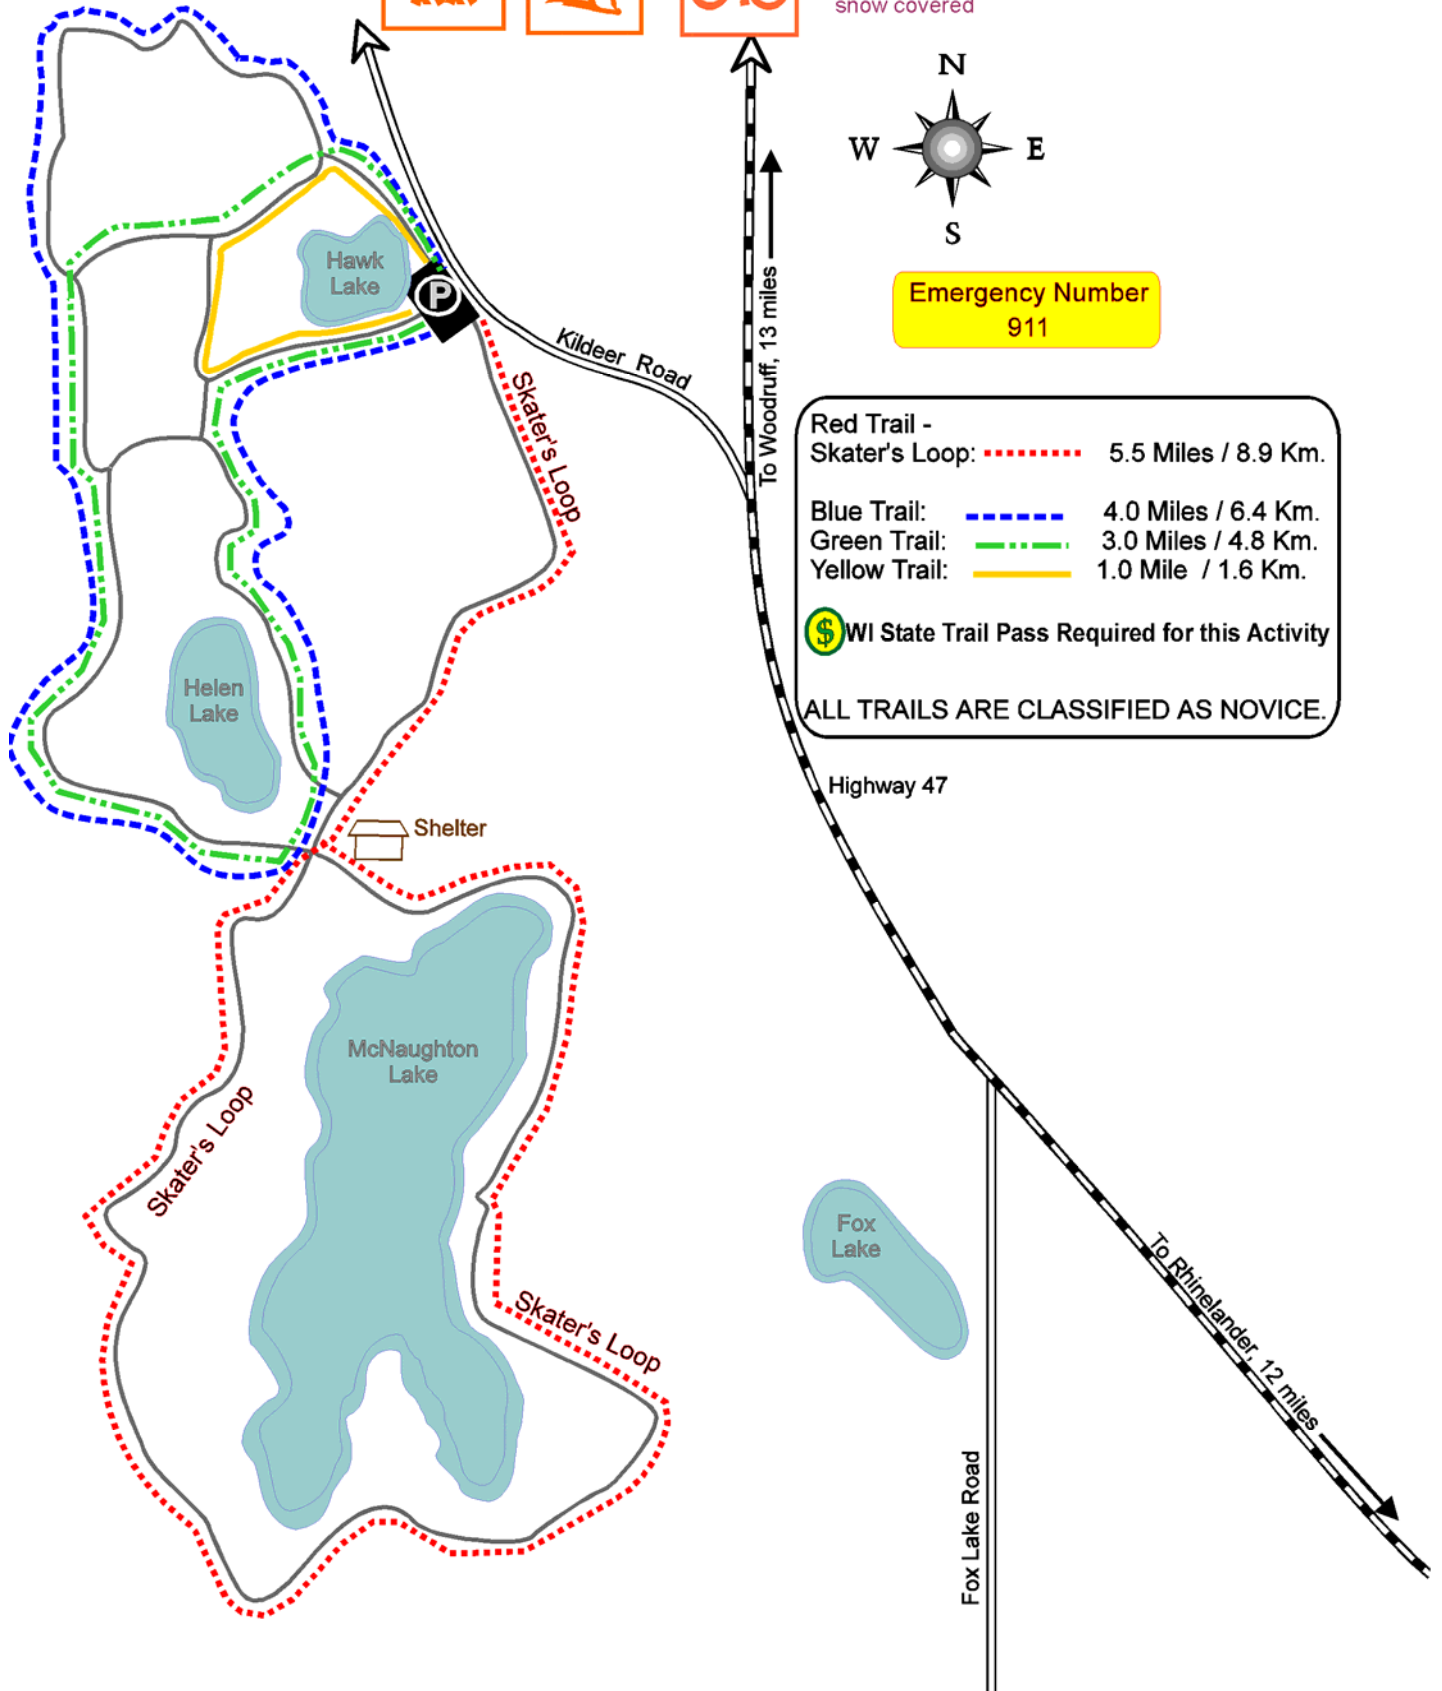

McNaughton Lake Trail

No pets when snow covered

Emergency Number
911

Red Trail - Skater's Loop: 5.5 Miles / 8.9 Km.

Blue Trail: 4.0 Miles / 6.4 Km.

Green Trail: 3.0 Miles / 4.8 Km.

Yellow Trail: 1.0 Mile / 1.6 Km.

WI State Trail Pass Required for this Activity

ALL TRAILS ARE CLASSIFIED AS NOVICE.

To Woodruff, 13 miles

Highway 47

To Rhinelander, 12 miles

Fox Lake Road

Kildeer Road

Skater's Loop

Skater's Loop

Skater's Loop

Hawk Lake

Helen Lake

McNaughton Lake

Fox Lake

Shelter

P