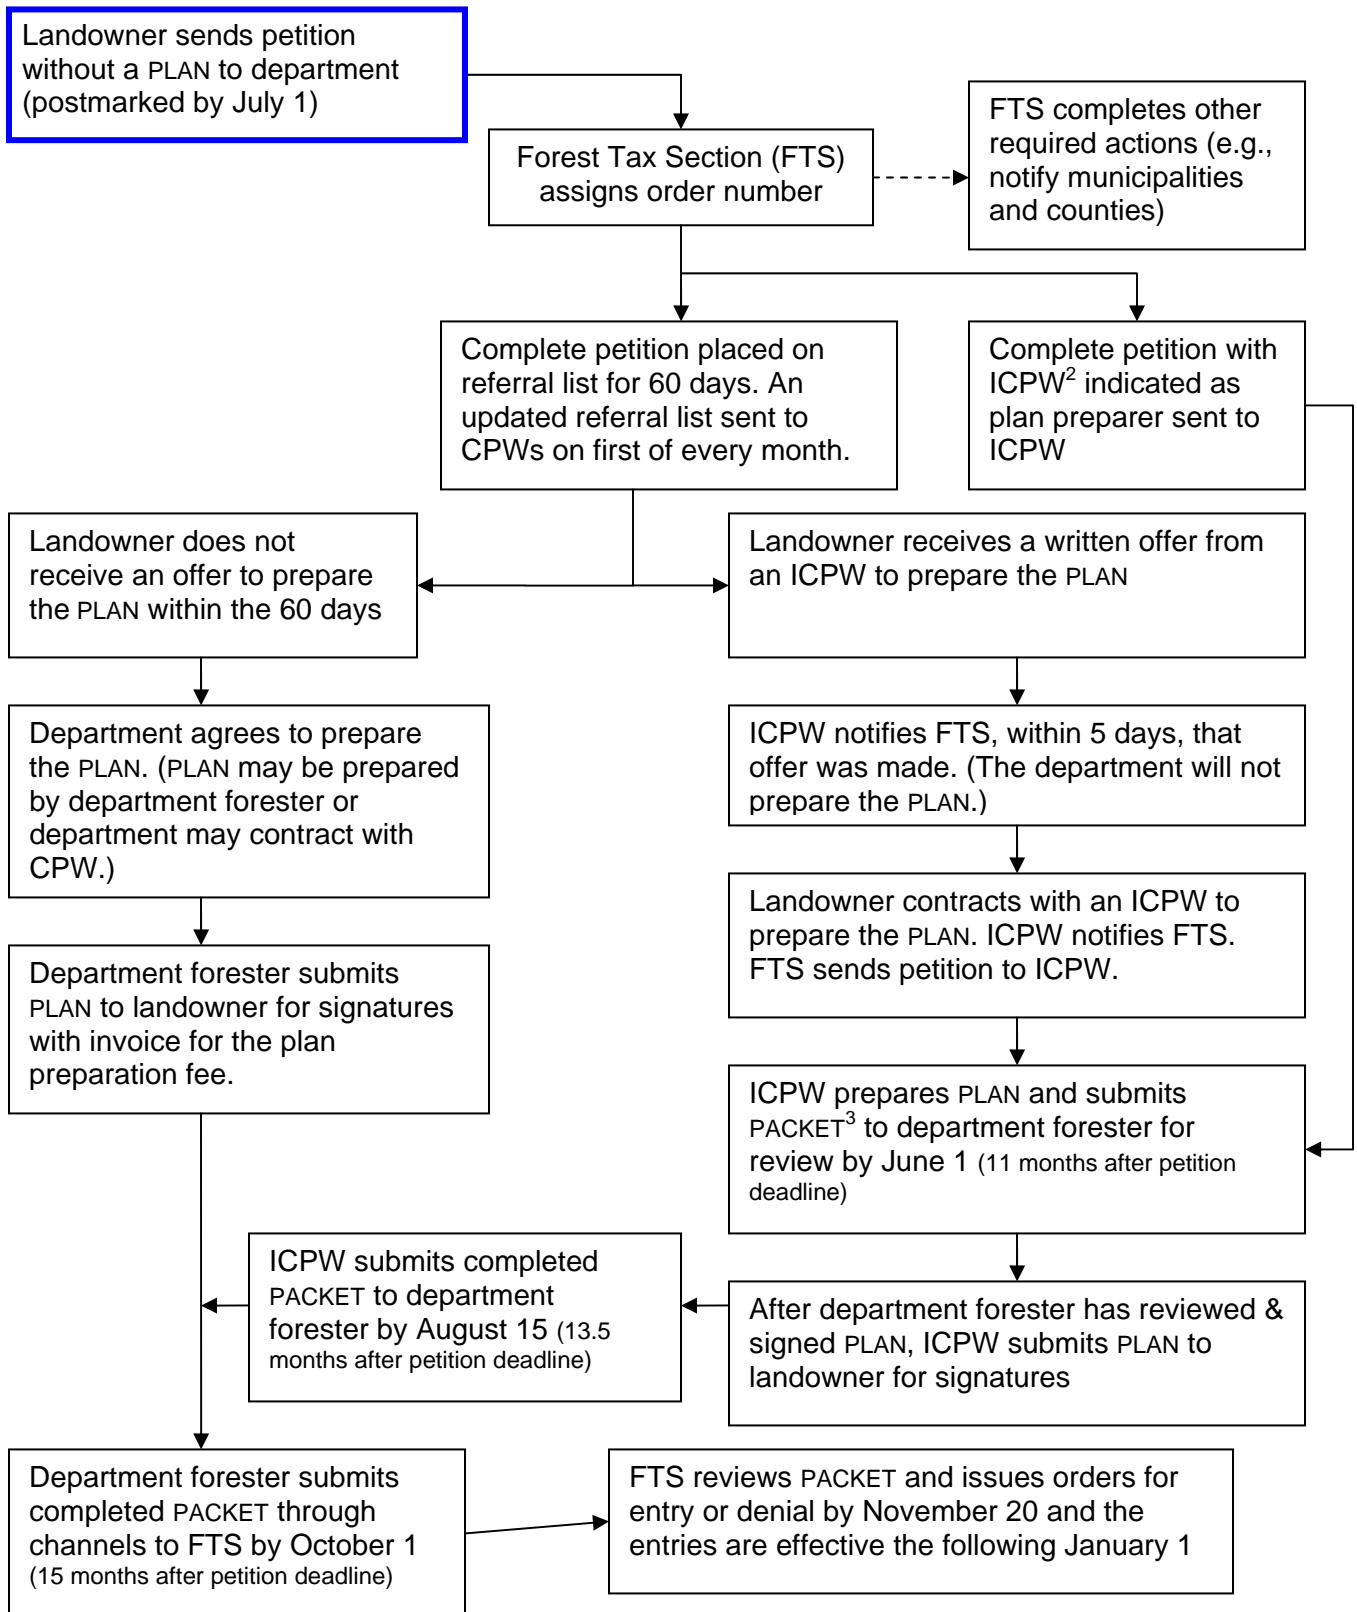

JULY 1 PETITION DEADLINE FLOW CHART WITHOUT PLAN¹

¹ PLAN is the MFL management plan.

² Independent certified plan writer is a CPW working directly for a landowner.

³ PACKET is the MFL management plan packet and includes the PLAN and the petition with all attachments except the petition fee.