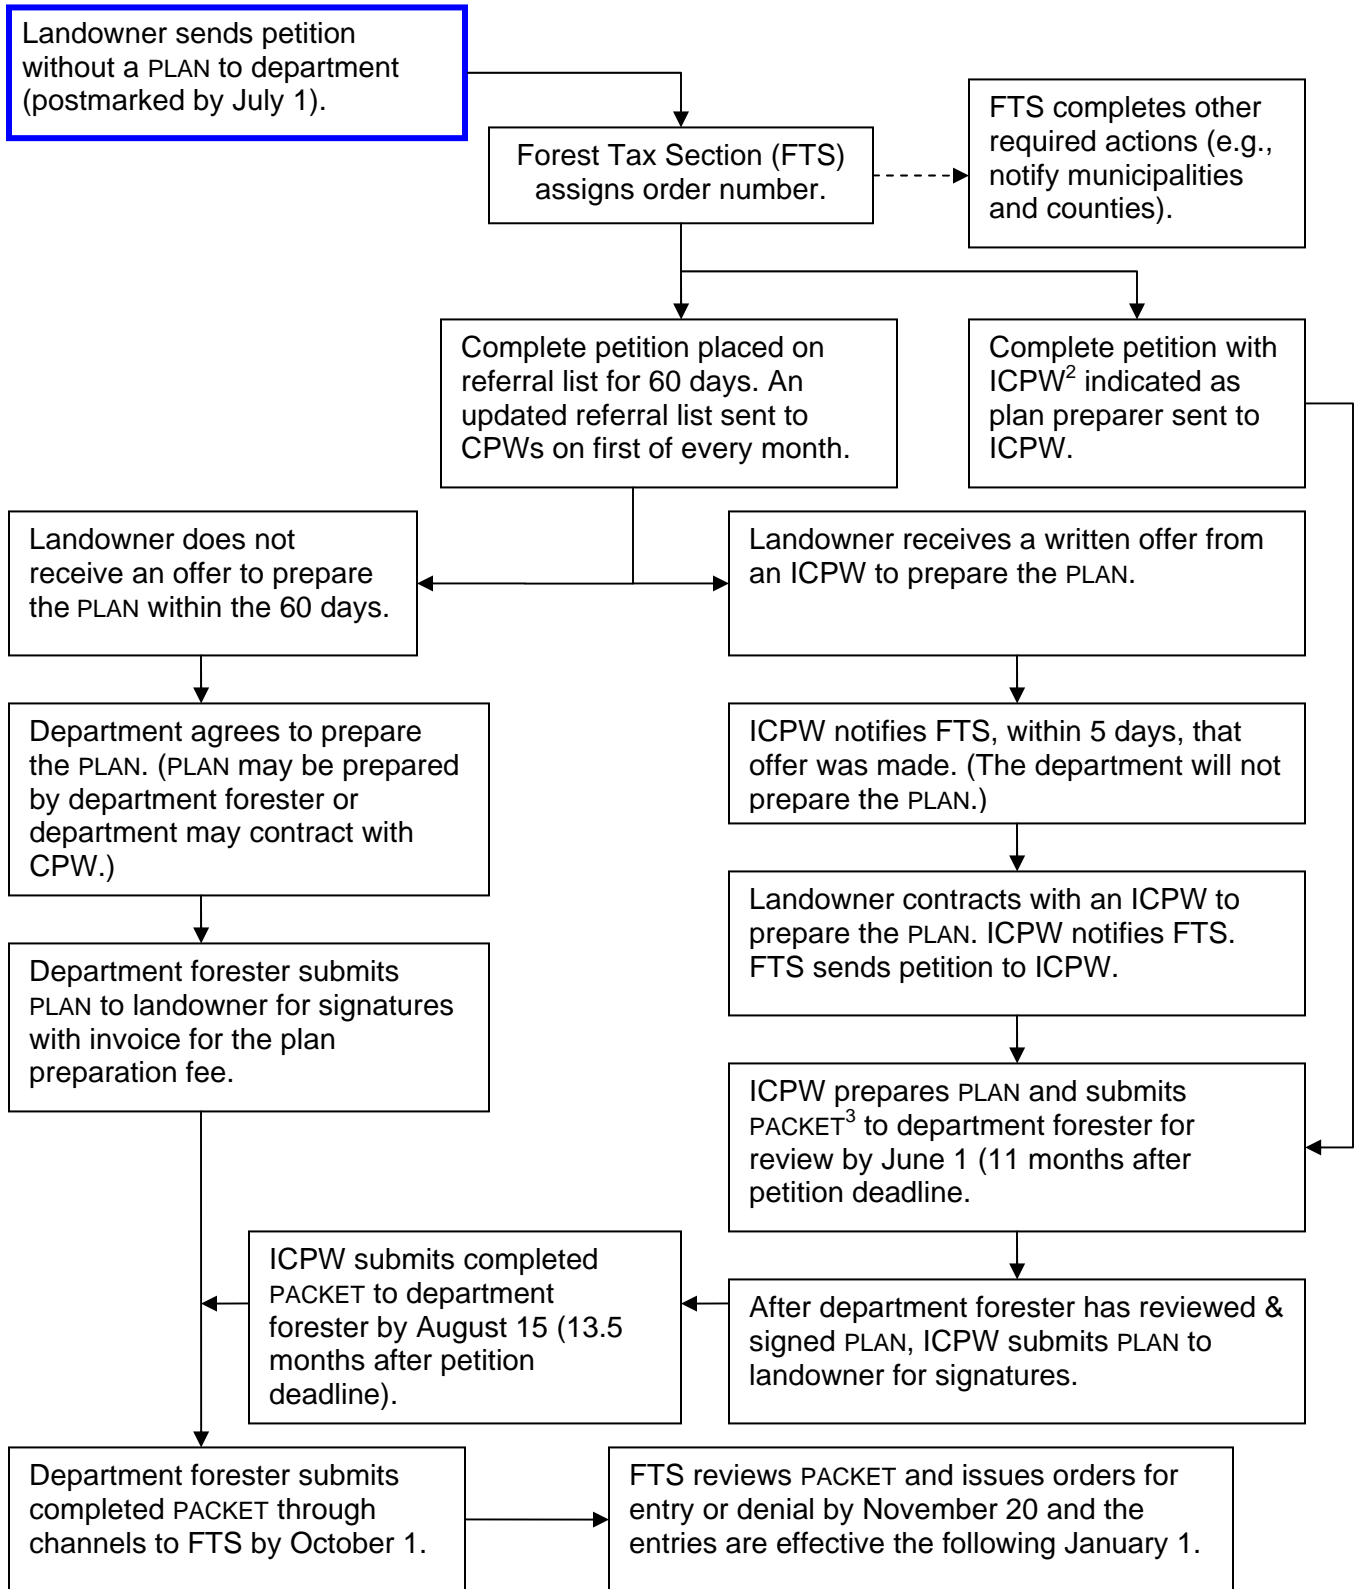

JULY 1 PETITION DEADLINE FLOW CHART WITHOUT PLAN¹

¹ PLAN is the MFL management plan.

² Independent certified plan writer is a CPW working directly for a landowner.

³ PACKET is the MFL management plan packet and includes the PLAN and the petition with all attachments except the petition fee.