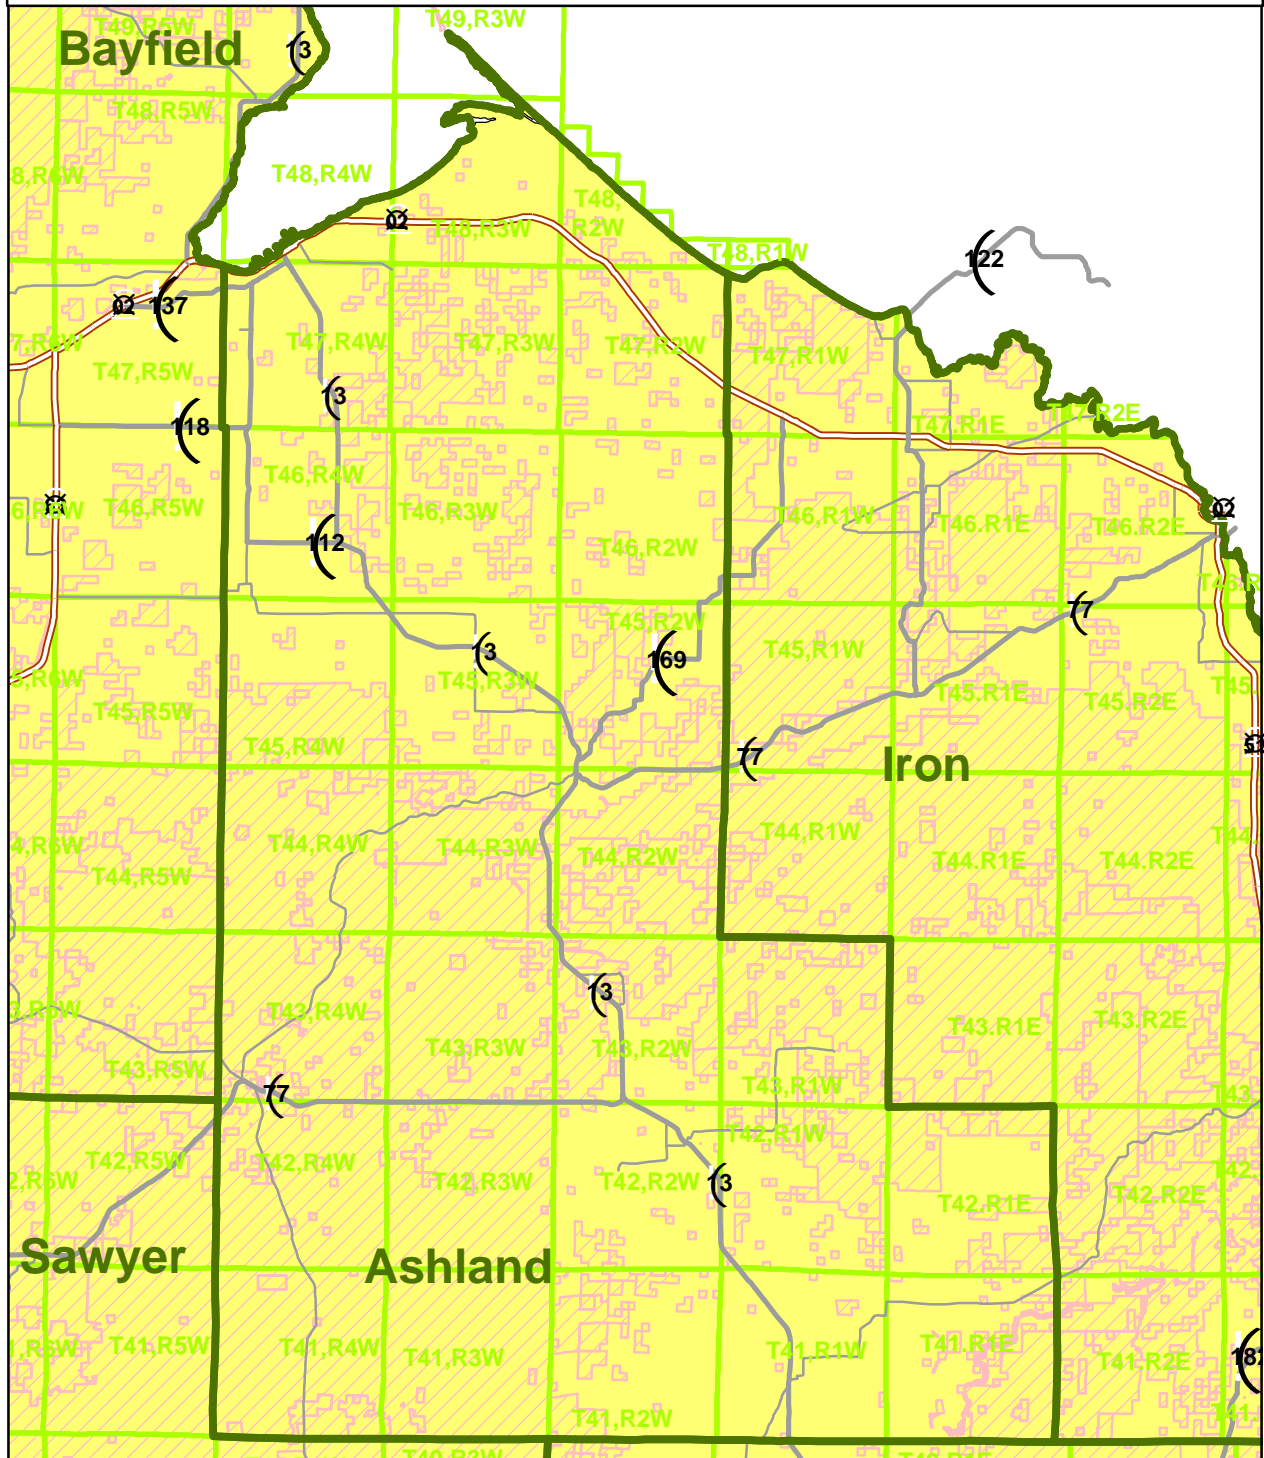

# Ashland County Forest Legacy Area

- County Boundaries
- Interstate Highway
- US Highway
- State Highway
- County Roads
- Township Boundaries
- Public Lands, FCL and MFL Forests

- Forest Legacy Areas**
- Baraboo Hills
  - Kettles
  - Northern
  - West Central

<http://dnr.wi.gov/forestry/legacy/fla.html>

1 inch equals 6.861641 miles