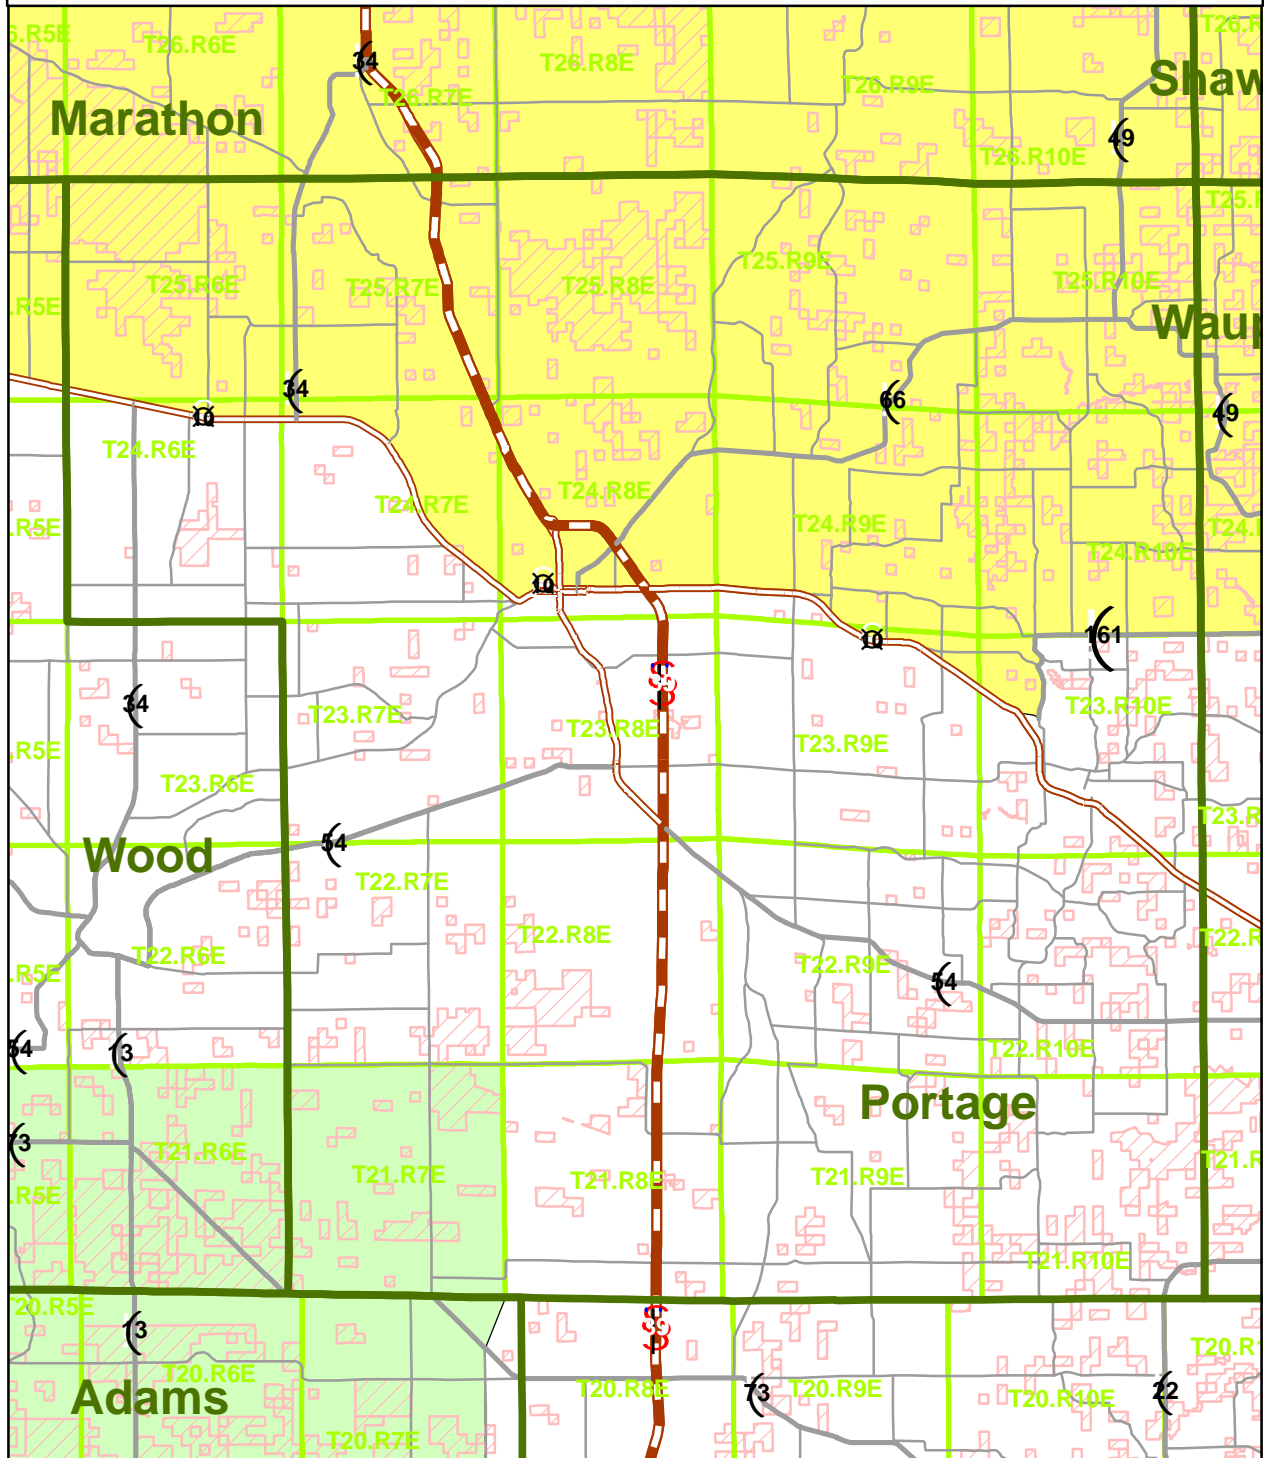

# Portage County Forest Legacy Area

- County Boundaries
- Interstate Highway
- US Highway
- State Highway
- County Roads
- Township Boundaries
- Public Lands, FCL and MFL Forests

### Forest Legacy Areas

- Baraboo Hills
- Kettles
- Northern
- West Central

<http://dnr.wi.gov/forestry/legacy/fla.html>

1 inch equals 5.198351 miles