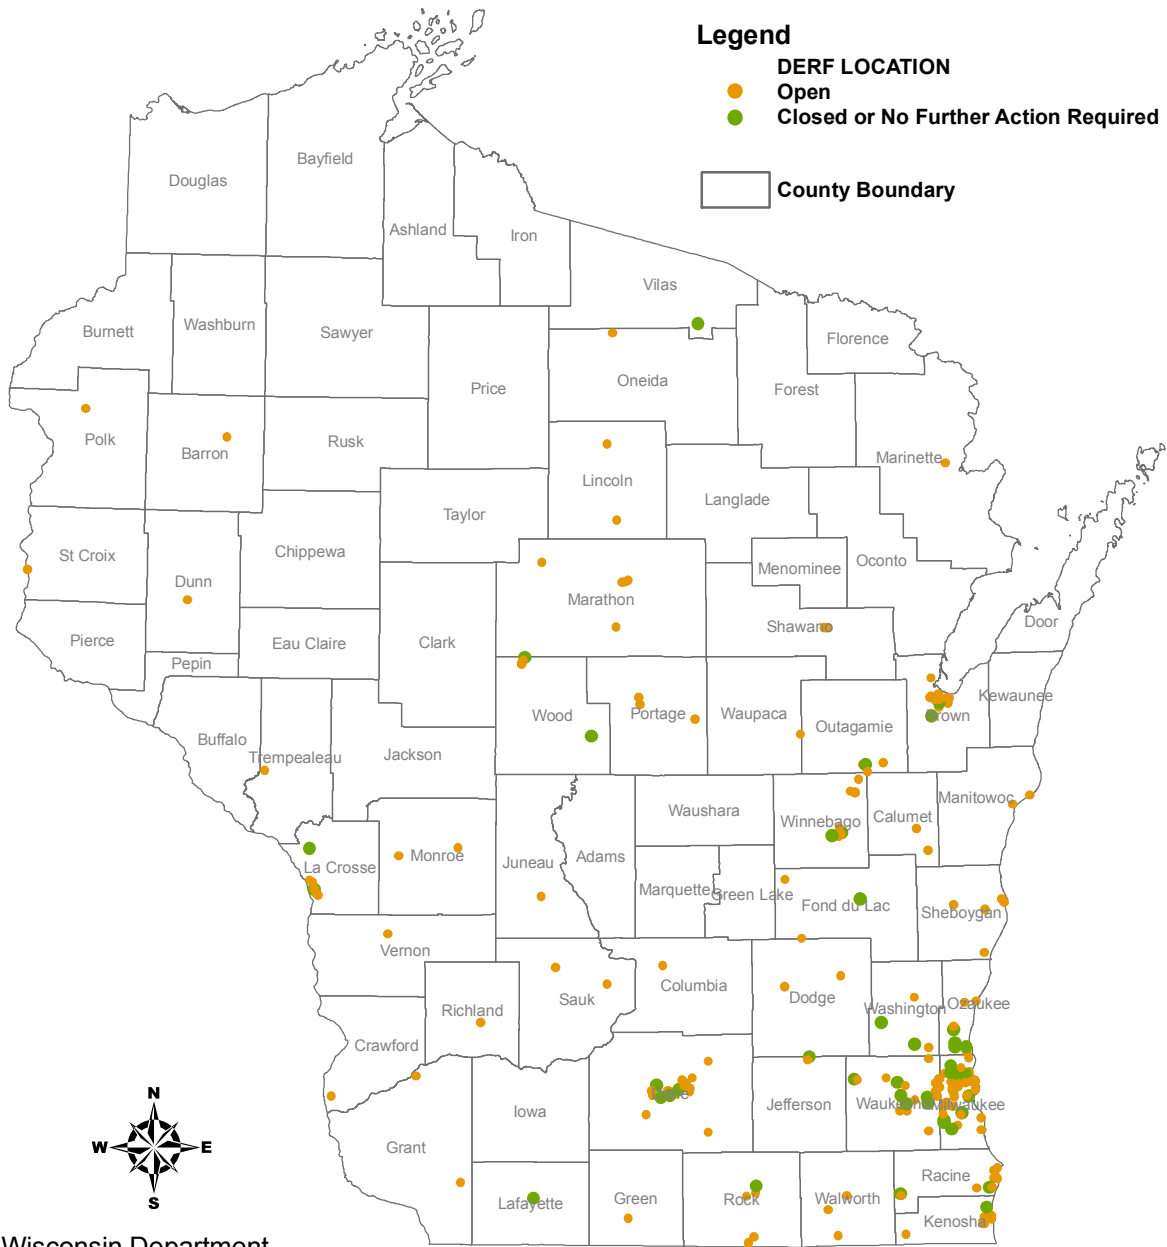

2009 Wisconsin Dry Cleaner Environmental Repair Fund (DERF) Locations

Wisconsin Department
of Natural Resources

As of July 1st, 2009