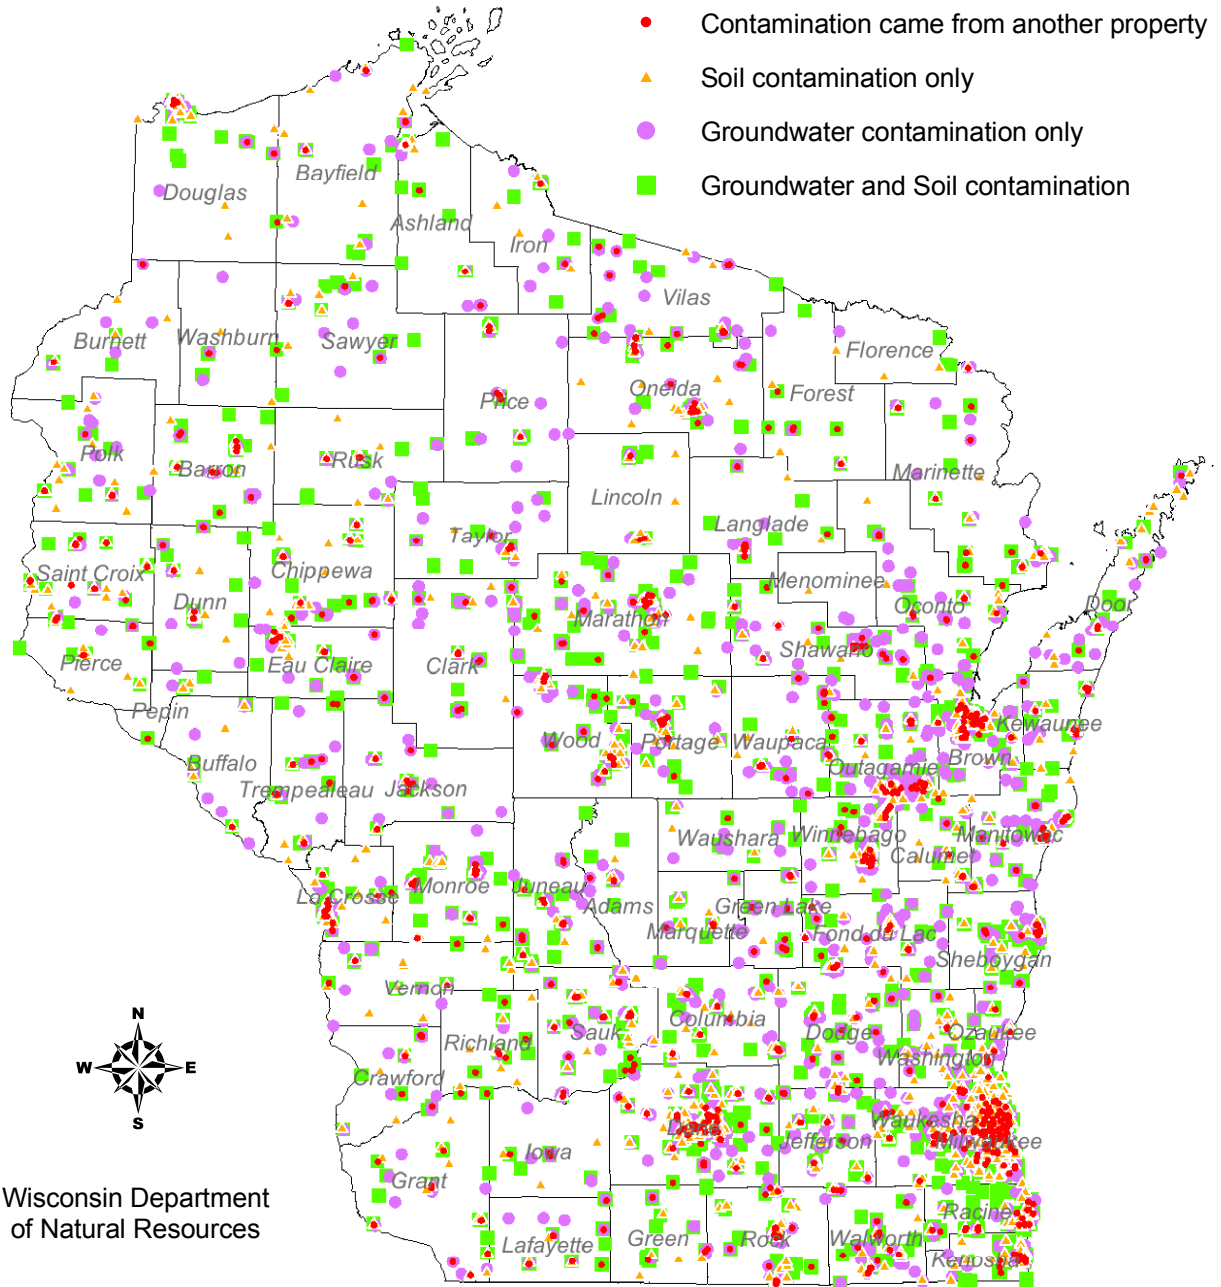

RR SITES MAP

Registry of Completed Cleanups with Residual Contamination

Wisconsin Department
of Natural Resources

0 12.5 25 50 75 100
Miles

As of November 13th, 2008