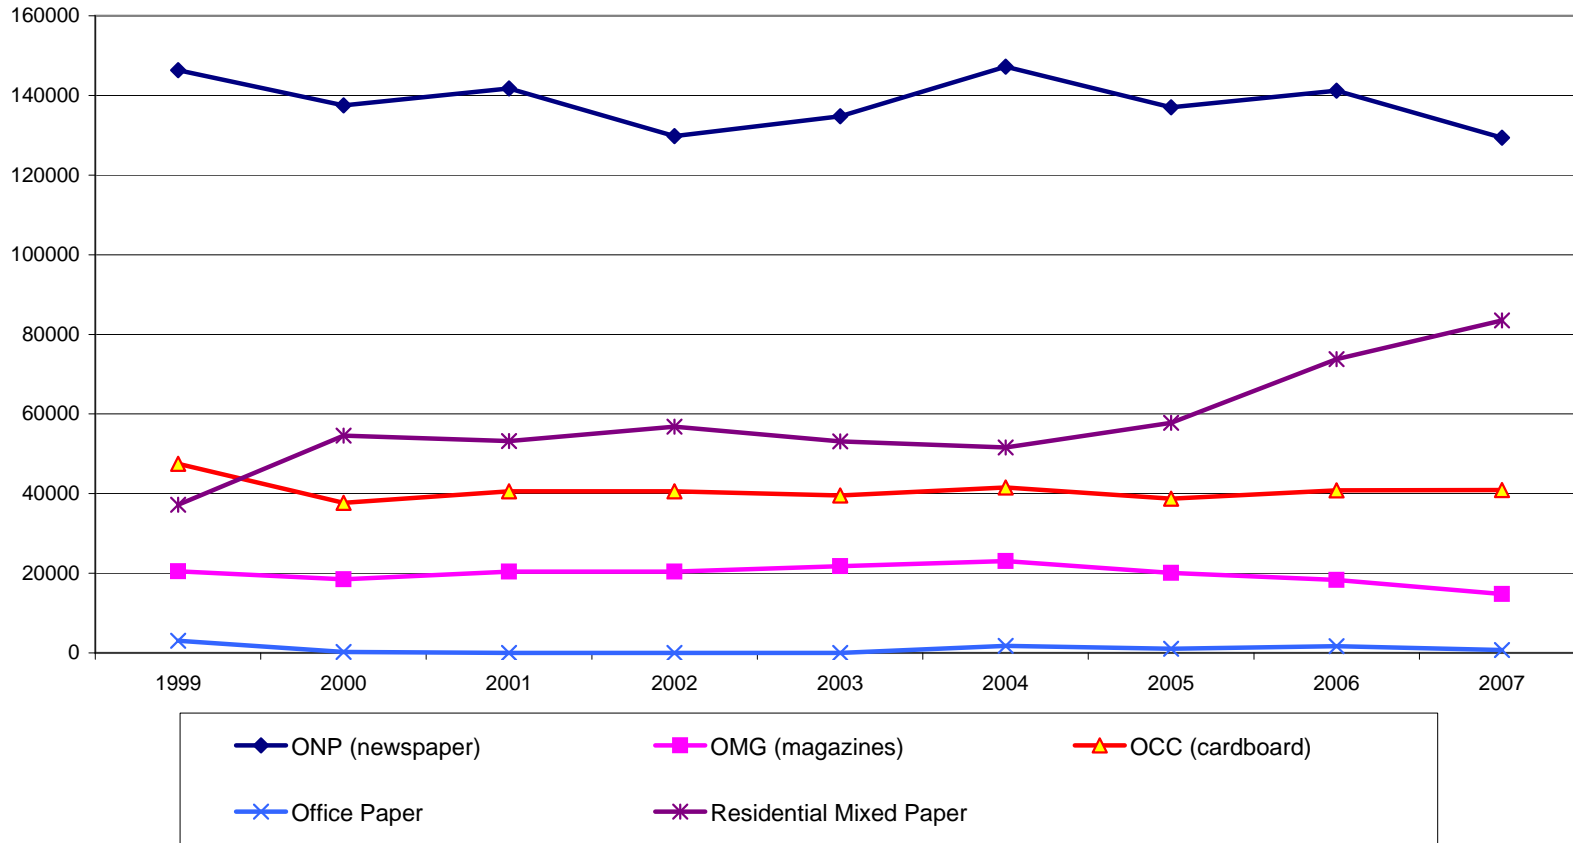

Figure 2: Recyclable Paper Collected by WI Responsible Units (in tons)

DNR Bureau of Waste and Materials Management, May 2009