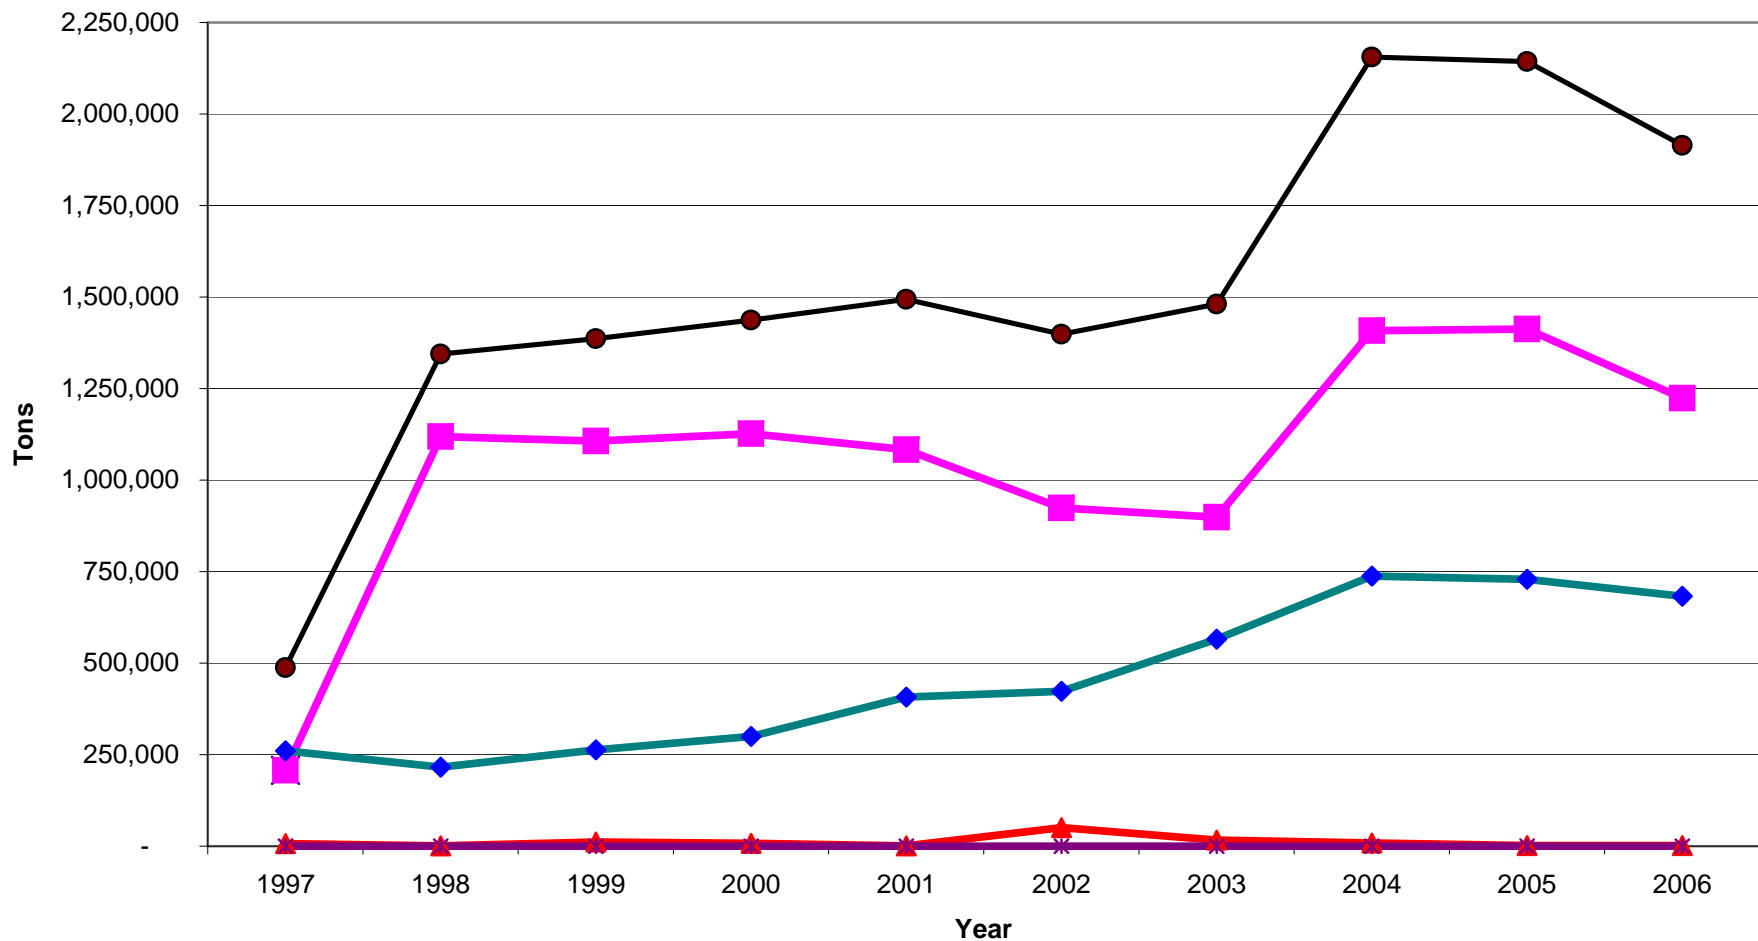

Total out-of-state solid waste (municipal and industrial) disposed of in WI landfills

Source: DNR Annual Tonnage-Capacity Reports