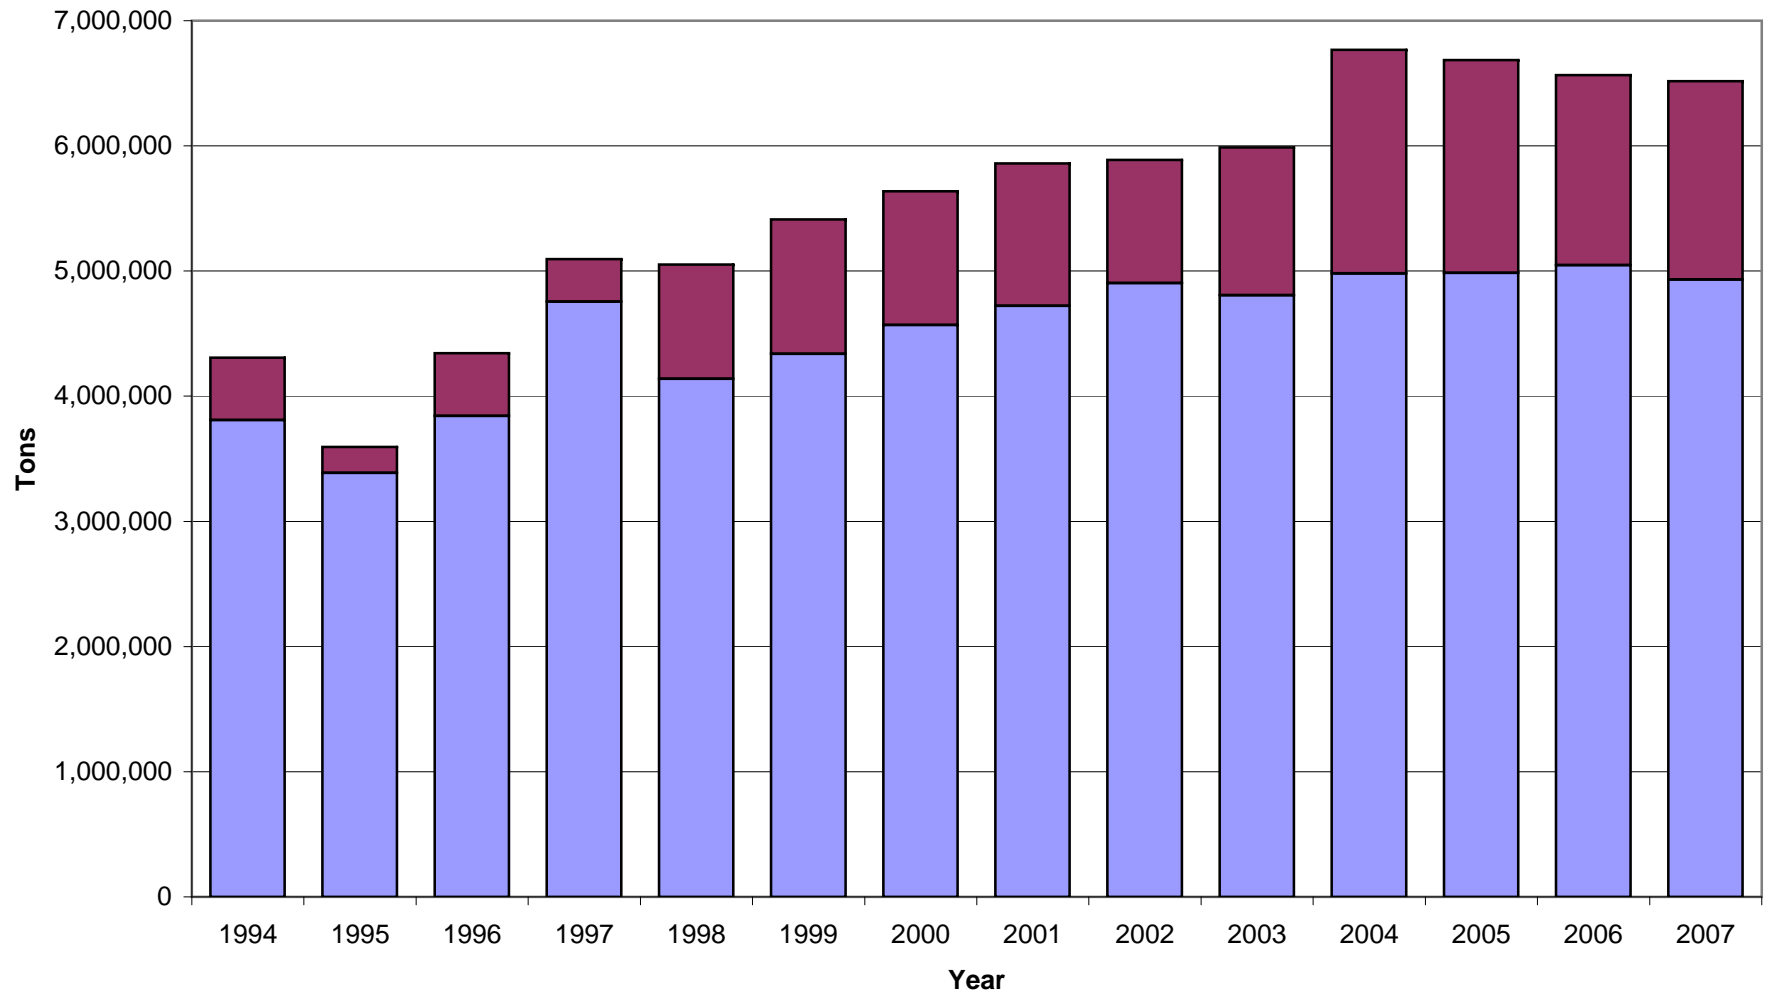

Origin of Municipal Solid Waste in WI Landfills

Source: DNR Annual Tonnage-Capacity Reports

Wisconsin Out of State (OSW)