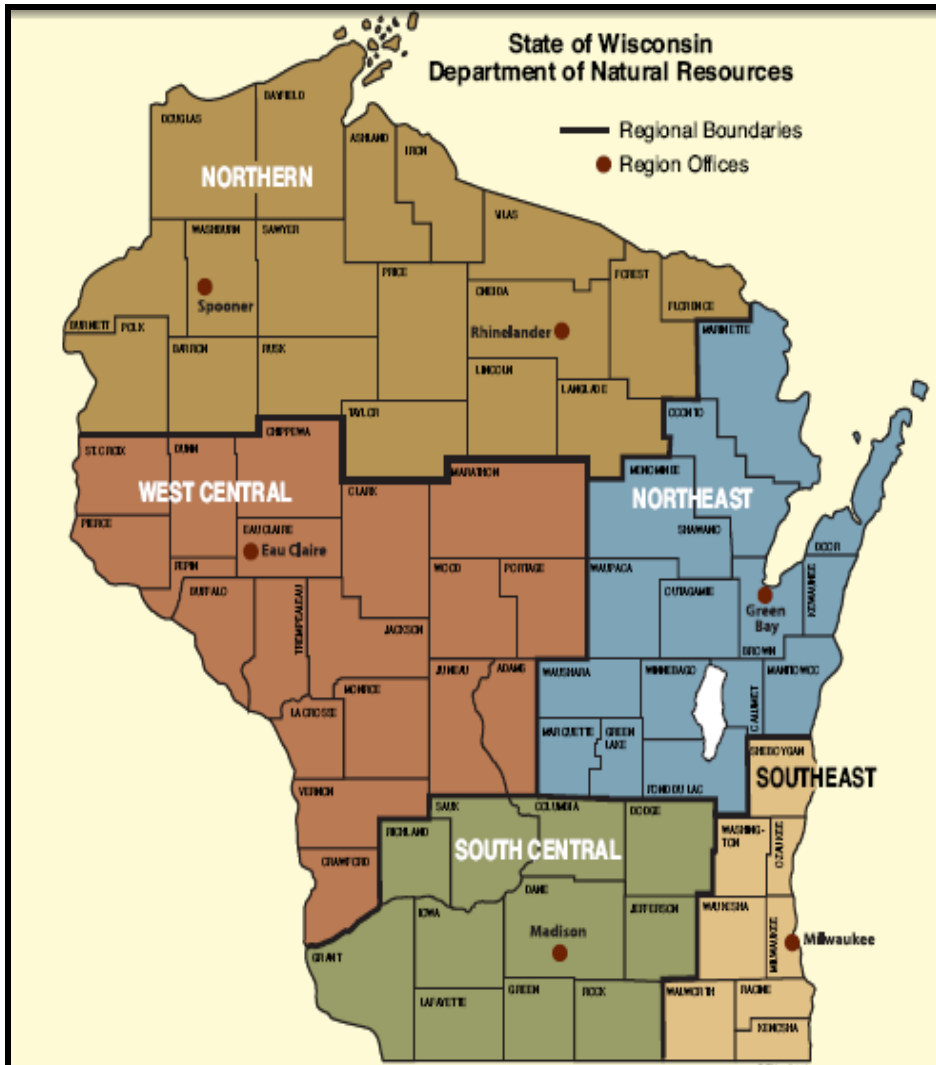

## Northern Region

Bob Germer  
(715) 635-4060  
[Robert.Germer@wisconsin.gov](mailto:Robert.Germer@wisconsin.gov)  
Counties Served: Ashland, Barron,  
Bayfield, Burnett, Douglas, Polk,  
Rusk, Sawyer, Washburn