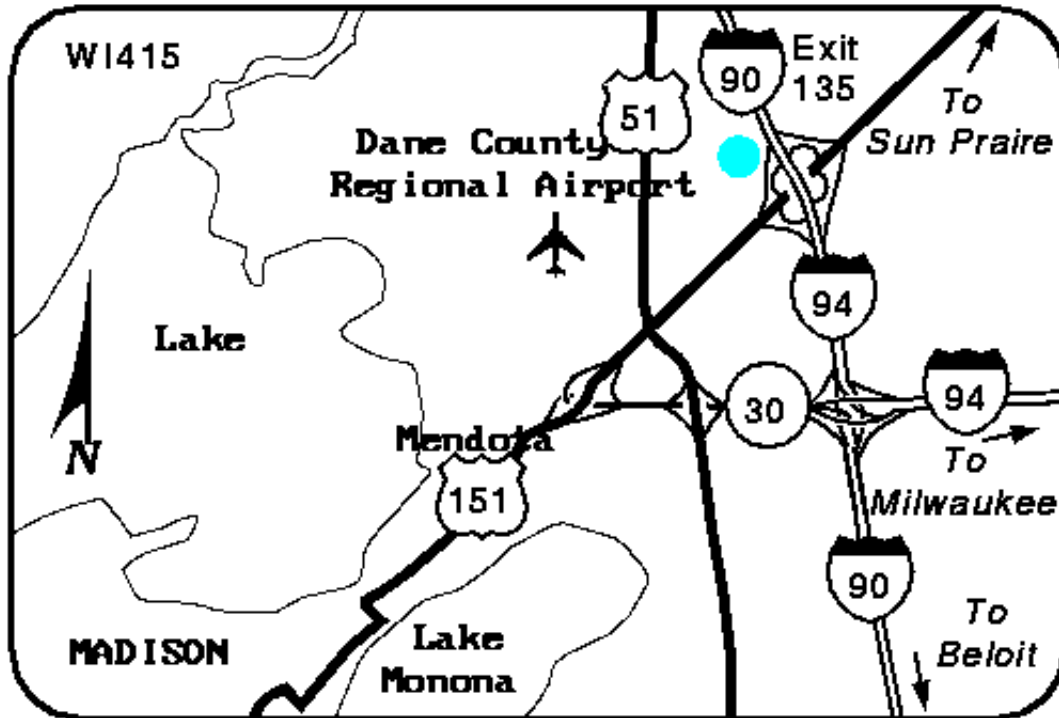

BY CHOICE HOTELS

Comfort Inn & Suites

4822 E. Washington Ave.
Madison, WI, US, 53704
Phone: (608) 244-6265
Fax: (608) 244-1293

Local Map:

Directions to Our Hotel:

I-90/94, Exit 135A E. Washington/HWY 151, take first right to go N.W. on Frontage Road. Hotel is on left on Frontage Rd. From Chicago, Milwaukee and Minneapolis/St. Paul: I-90-94 take exit 135A-151 or East Washington and take a right. Hotel is located on the hill by Perkins Restaurant.