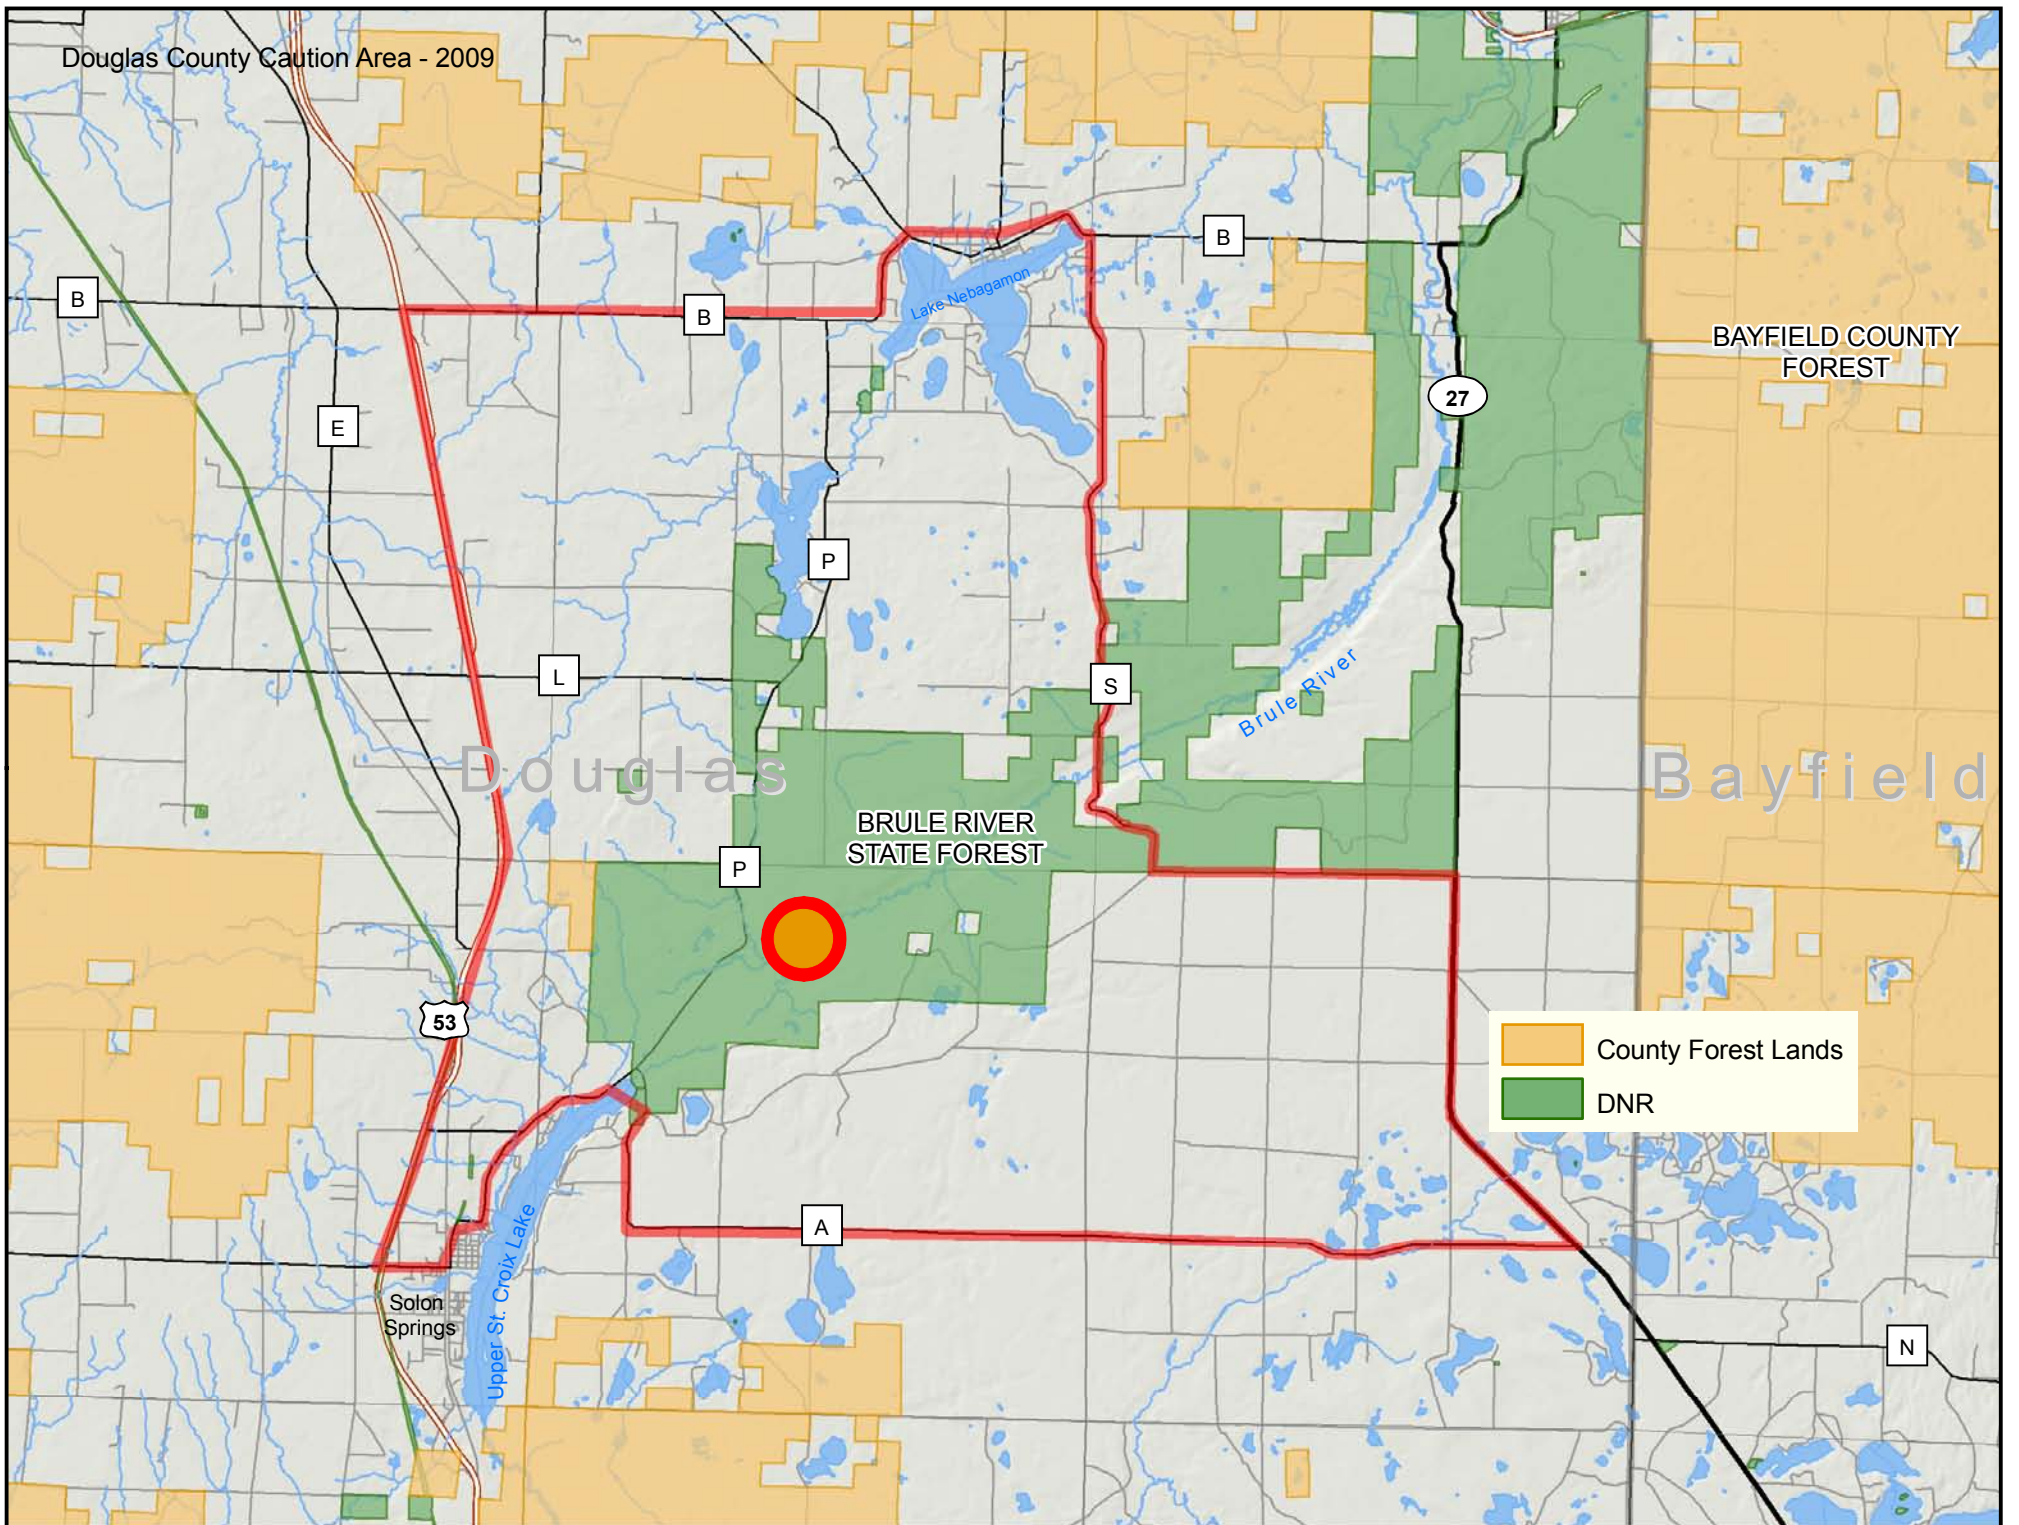

Douglas County Cauton Area - 2009

	County Forest Lands
	DNR