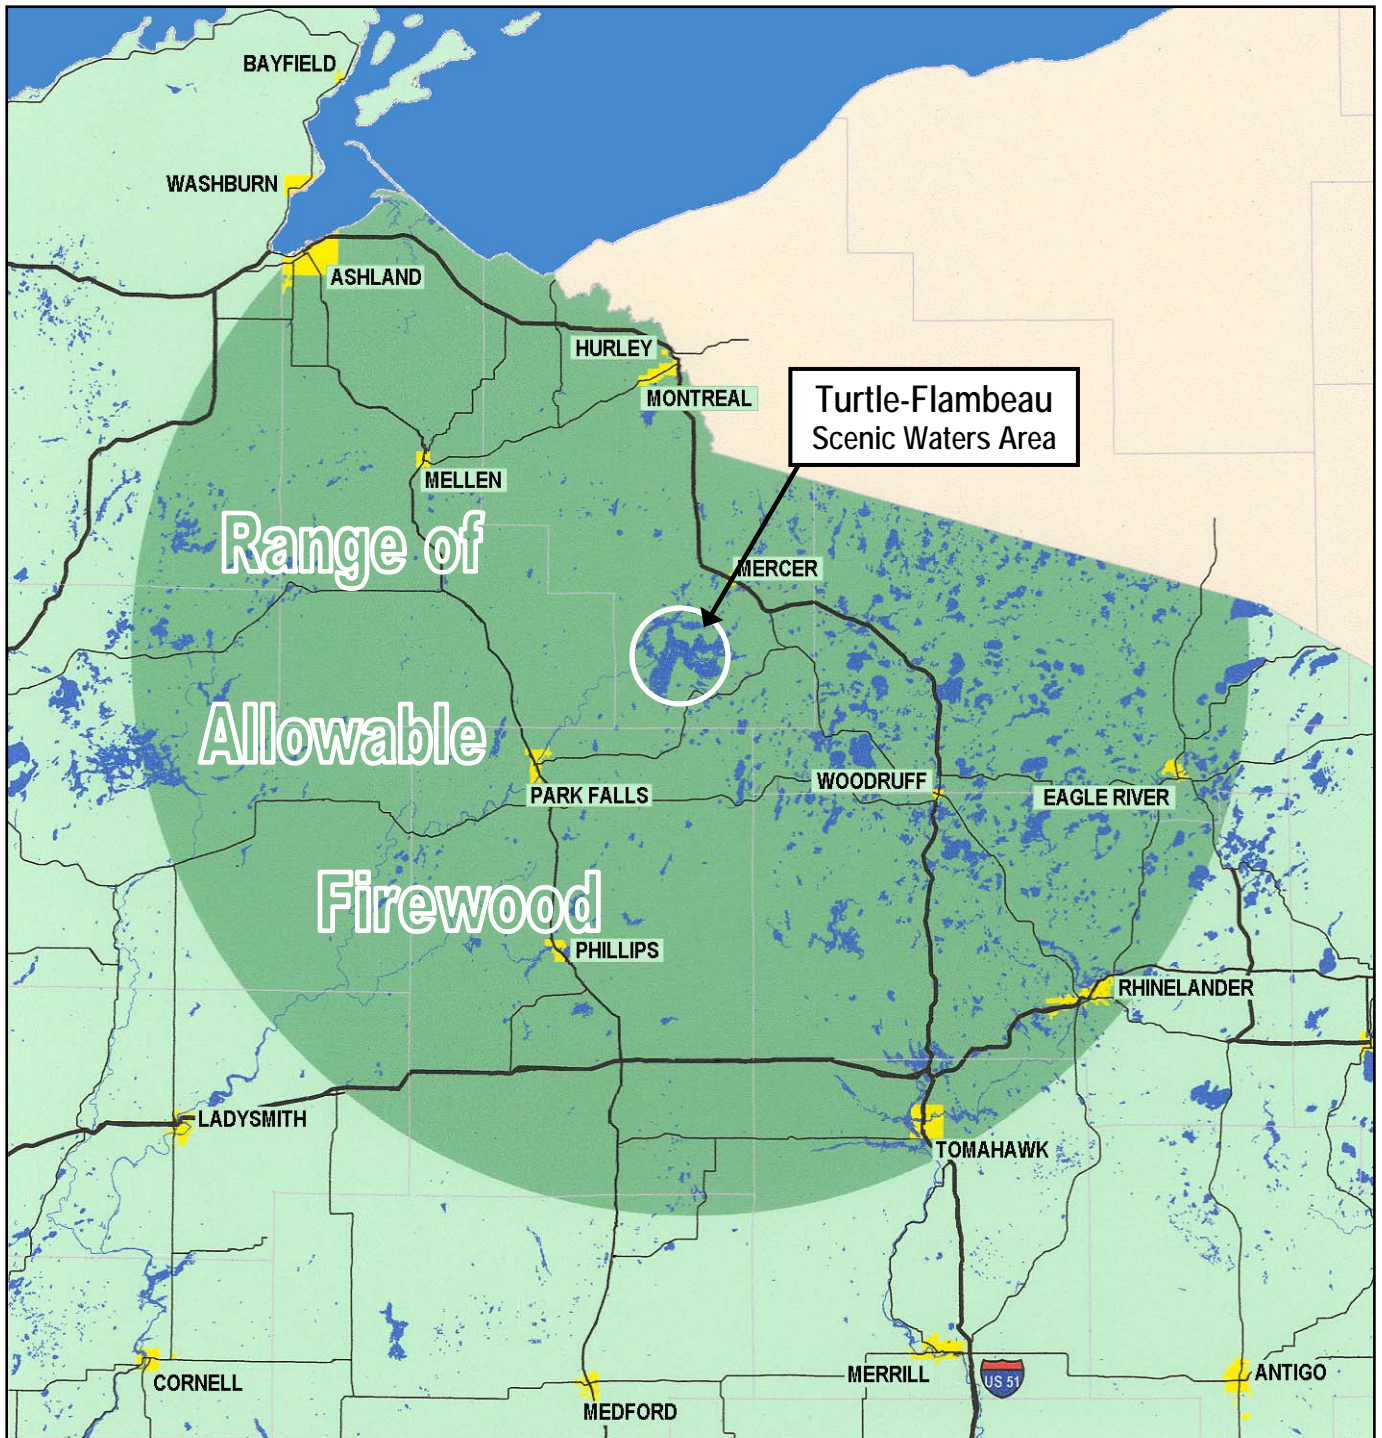

Turtle-Flambeau Scenic Waters Area Range of Allowable Firewood

Wisconsin Department of Natural Resources