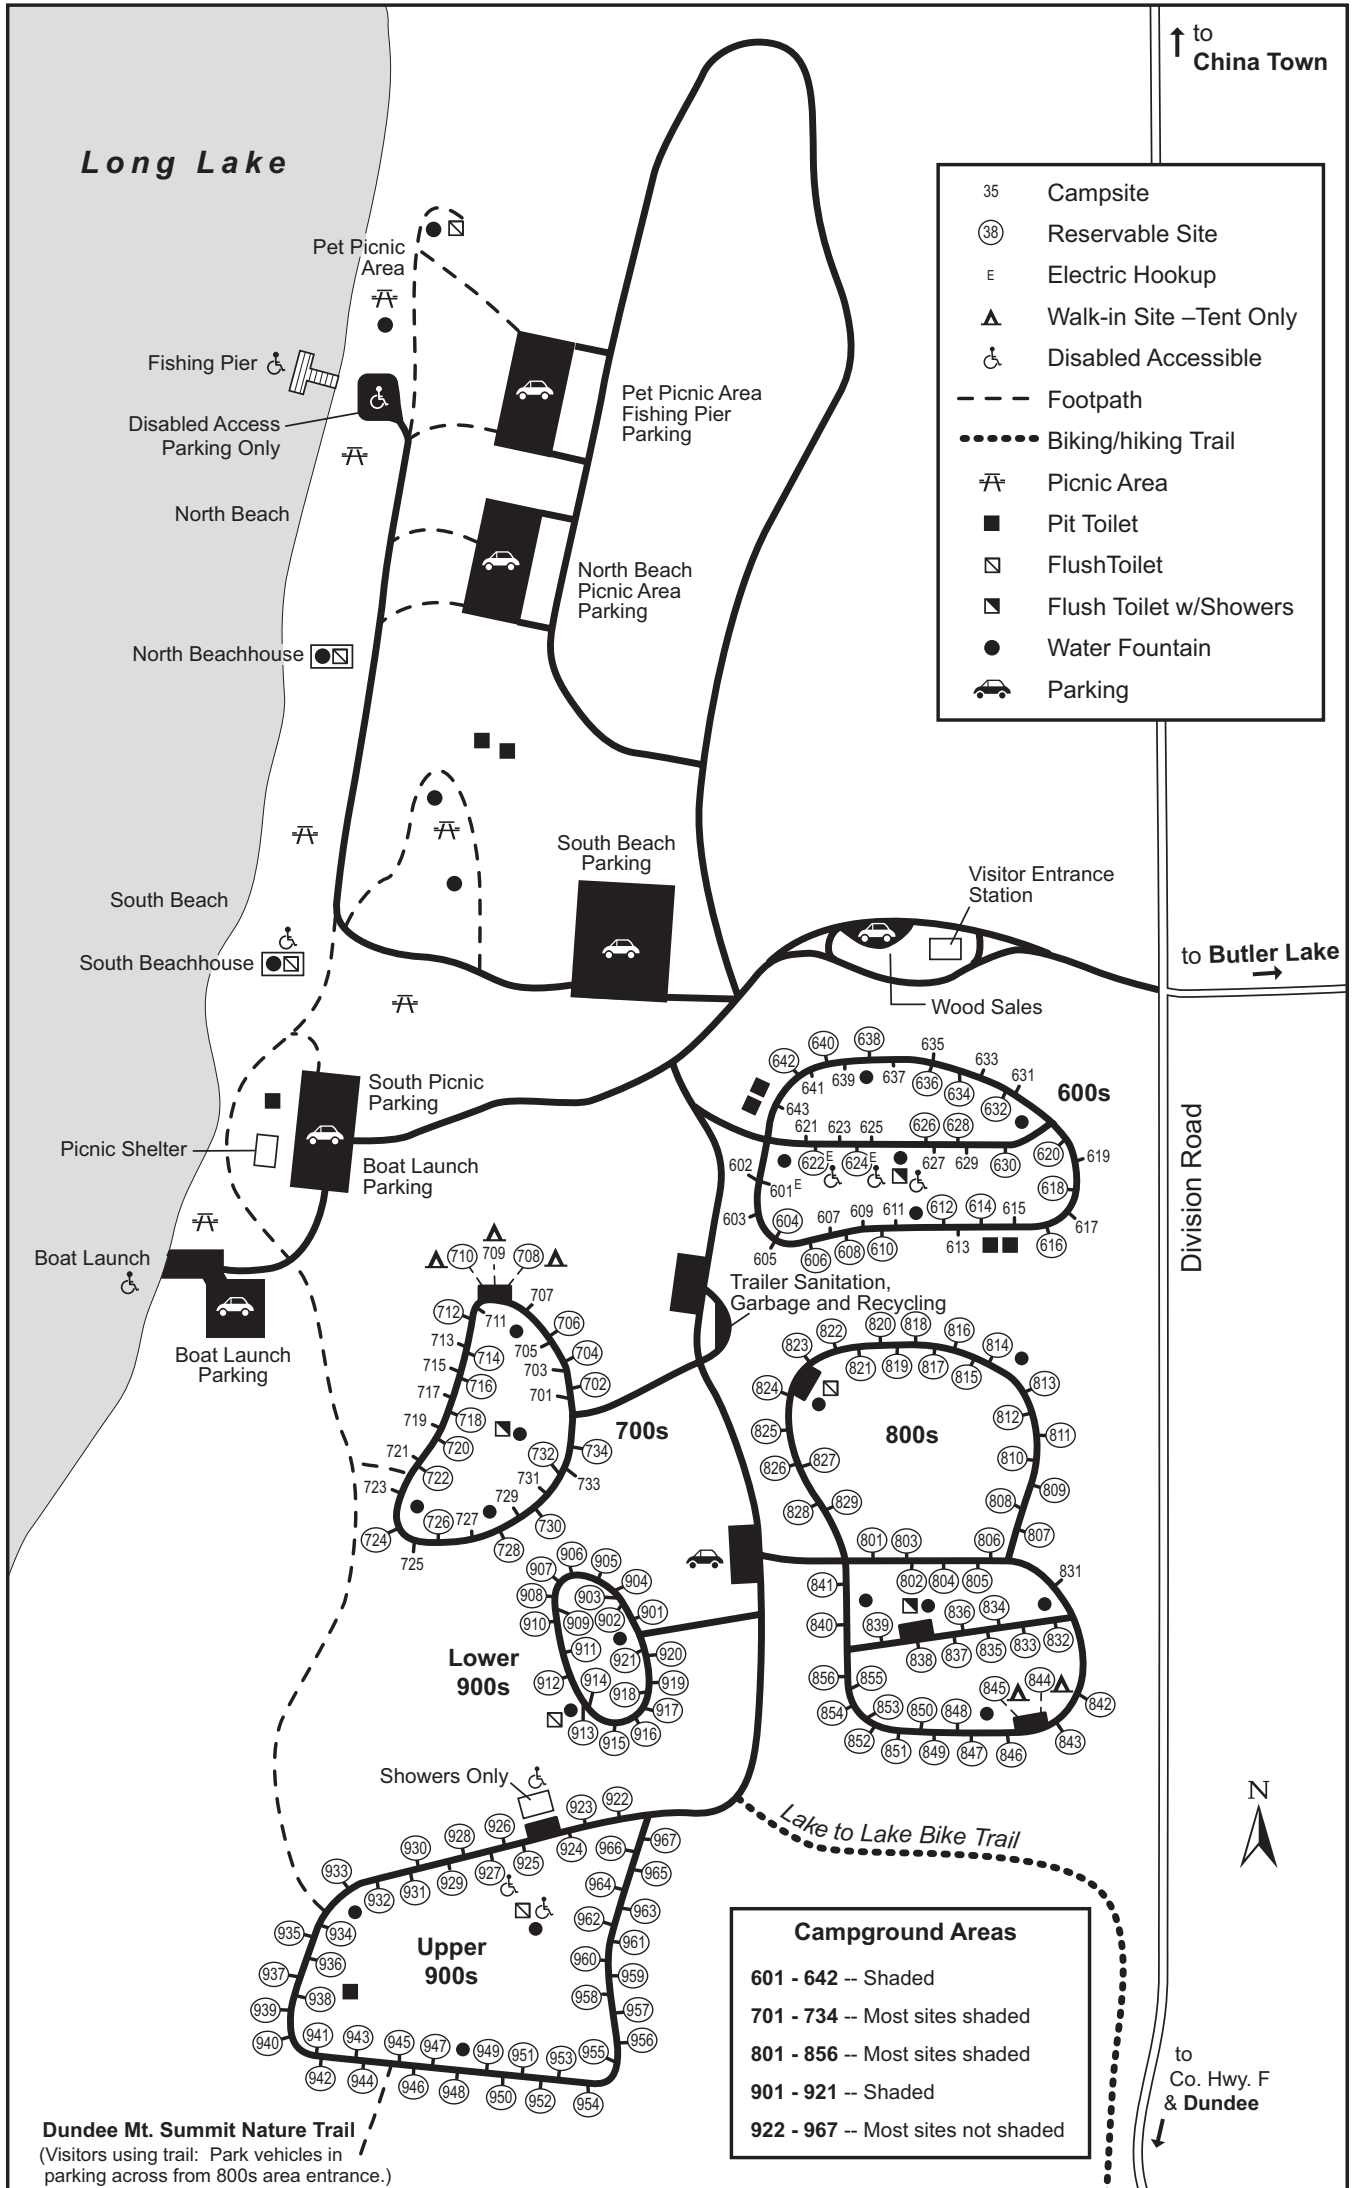

Long Lake Recreation Area

N3450 Division Rd., Cascade, WI

Kettle Moraine State Forest - Northern Unit

Forest Headquarters
 N1765 Hwy. G
 Campbellsport WI 53010
 Weekdays 8 a.m. - 4:30 p.m.
 Closed on weekends
 (262) 626-2116

Ice Age Center
 Weekends 9:30 a.m. - 5 p.m.
 Weekdays 8:30 a.m. - 4 p.m.
 (April-October)
 Hours vary November-March
 (920) 533-8322

Long Lake Campground
 Contact Station open 10 a.m. - 7:30 p.m.
 (10:30 p.m. on Fridays)
 Memorial Day to Labor Day
 Closed in winter.
 (920) 533-8612