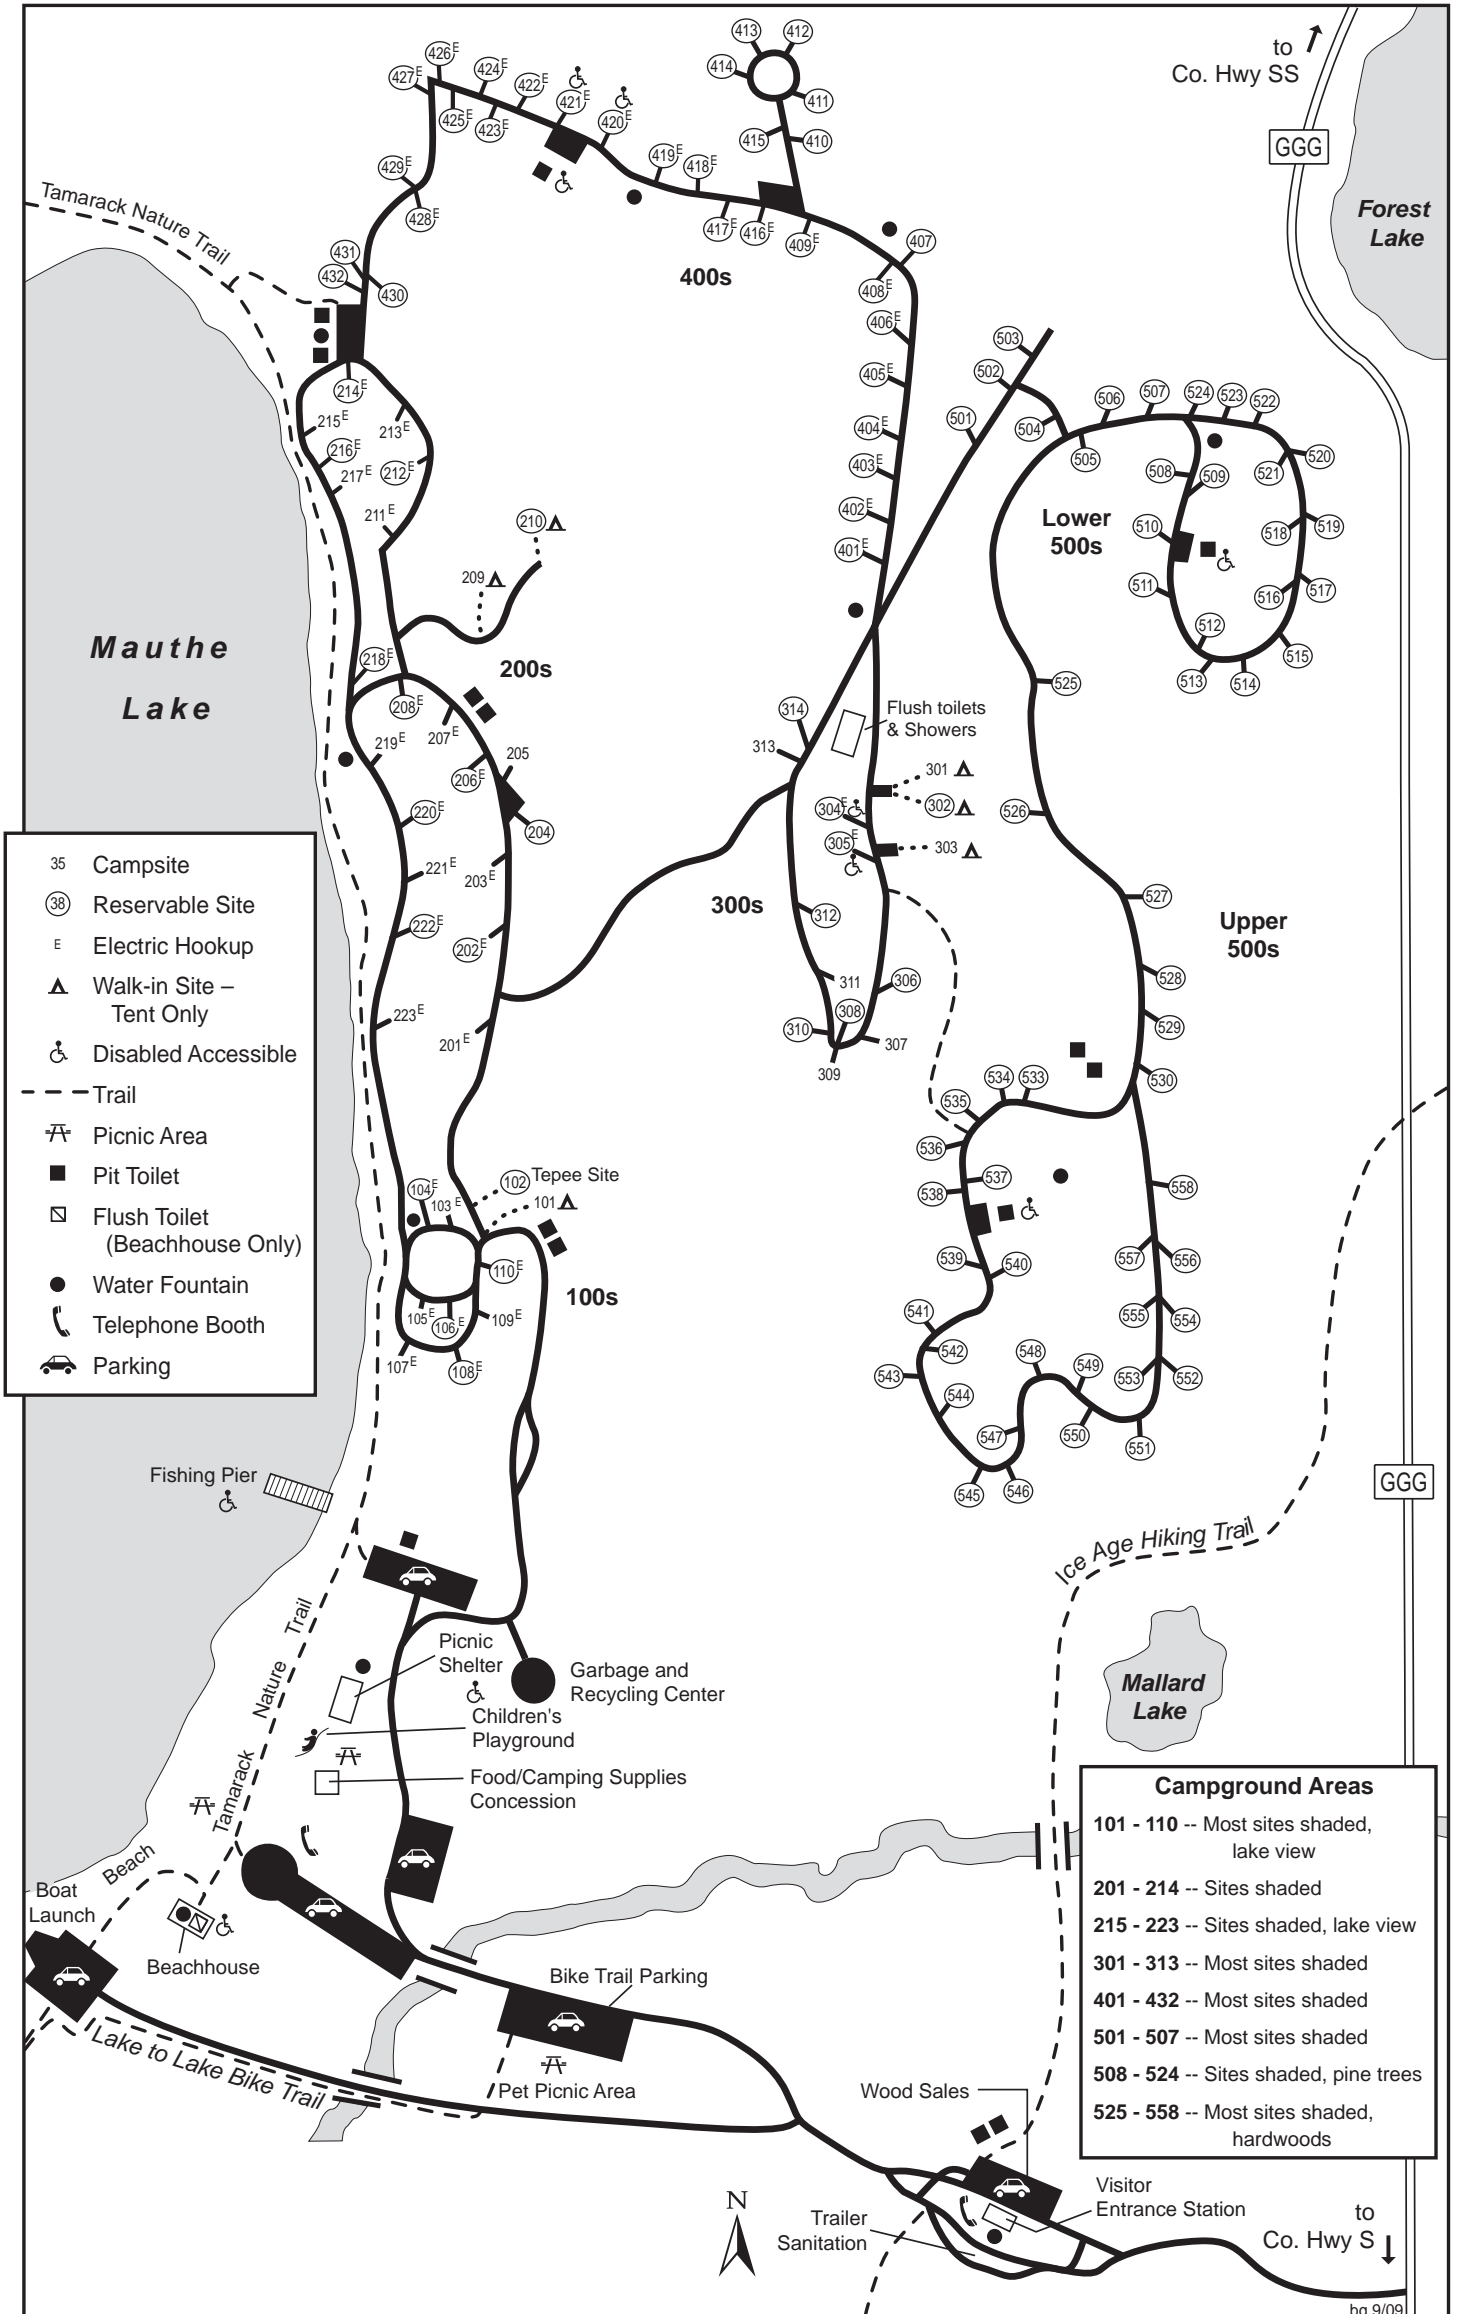

# Mauthe Lake Recreation Area

## Kettle Moraine State Forest - Northern Unit

- 35 Campsite
- Ⓢ Reservable Site
- E Electric Hookup
- ▲ Walk-in Site – Tent Only
- ♿ Disabled Accessible
- - - Trail
- ⌘ Picnic Area
- Pit Toilet
- ☒ Flush Toilet (Beachhouse Only)
- Water Fountain
- ☎ Telephone Booth
- 🚗 Parking

- Campground Areas**
- 101 - 110 -- Most sites shaded, lake view
  - 201 - 214 -- Sites shaded
  - 215 - 223 -- Sites shaded, lake view
  - 301 - 313 -- Most sites shaded
  - 401 - 432 -- Most sites shaded
  - 501 - 507 -- Most sites shaded
  - 508 - 524 -- Sites shaded, pine trees
  - 525 - 558 -- Most sites shaded, hardwoods