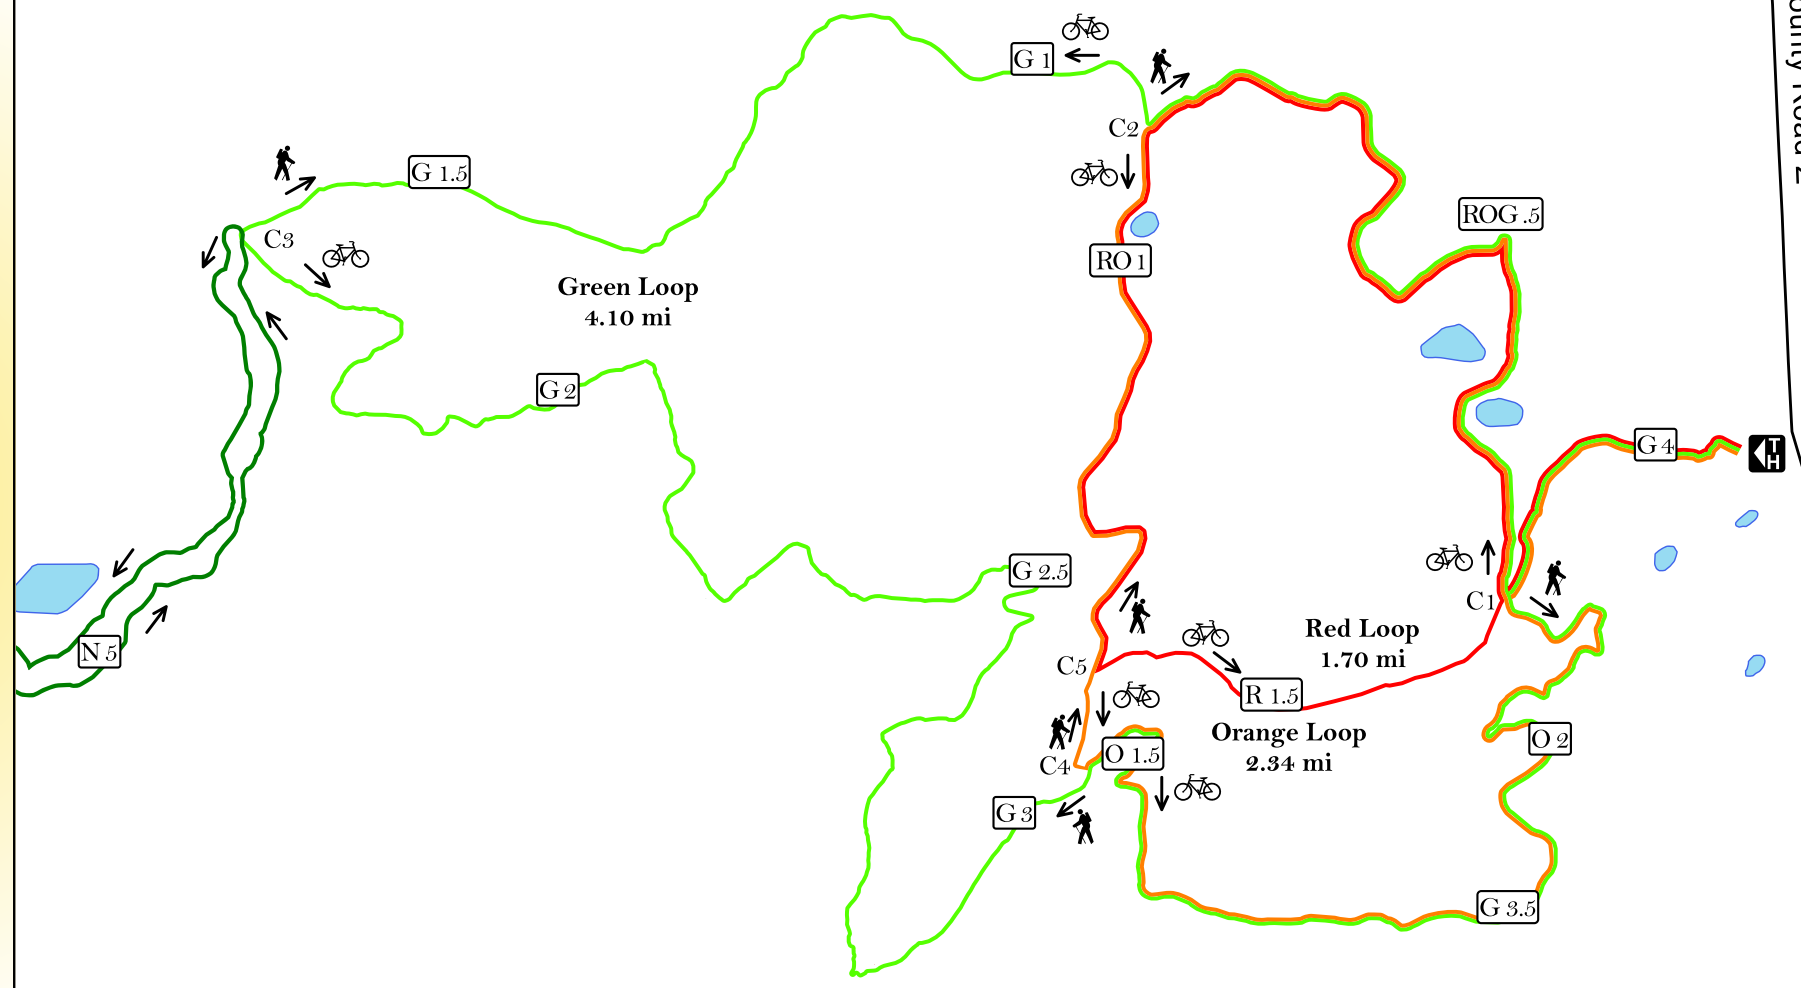

# Carlin

To Hwy 59 ↑

County Road Z

### Legend

- |  | Distance<br>In Miles  |
|--|---|
|  | 1.70  |
|  | 2.34  |
|  | 4.10  |
|  | Connector Trail   |
|  | Roads   |
|  | Kettle Ponds  |
|  | Mile Marker<br>- Letter = Loop<br>- Number = Mileage from<br>Trail Head |
|  | Intersection  |
|  | Trail Head<br>- Parking<br>- Water<br>- Restrooms                       |

**Southern Unit  
Kettle Moraine State Forest**  
S91 W39091 Hwy. 59  
Eagle, WI 53119  
**Trail Info:** (262) 594-6202  
**Telephone:** (262) 594-6200

**Note: For your safety  
and enjoyment, all  
trails are one-way at  
all times for bikes**  
For emergency call 911  
Direction of travel is  
counter clockwise for bikers  
and clockwise for hikers