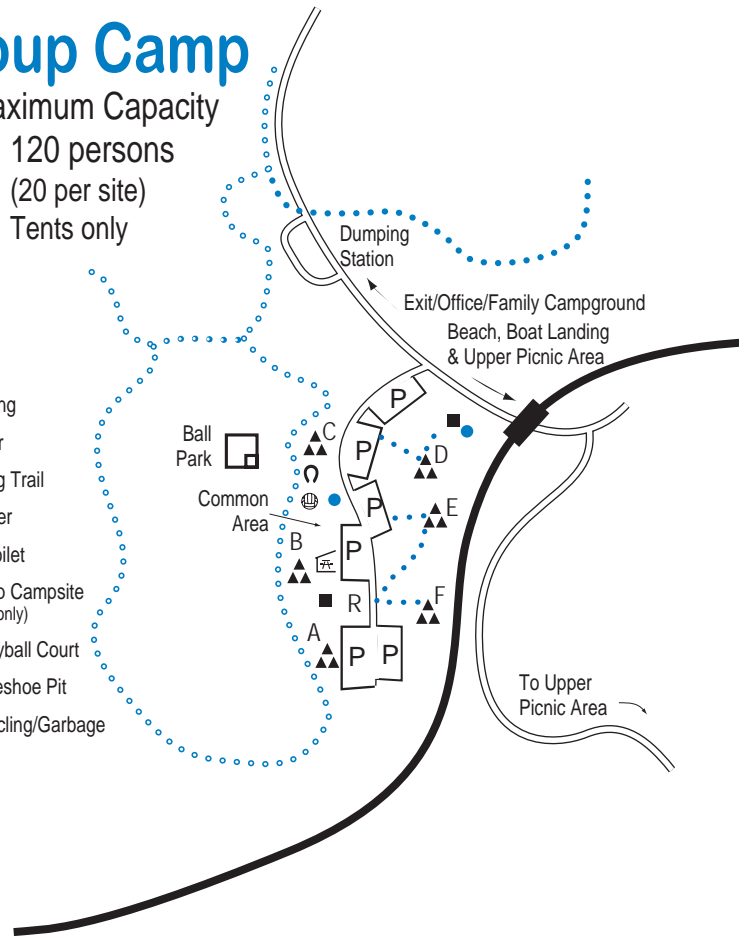

# Group Camp

Maximum Capacity  
120 persons  
(20 per site)  
Tents only

### Key

- P Parking
- Water
- ⋯ Hiking Trail
- ☒ Shelter
- Pit Toilet
- ▲ Group Campsite (Tent only)
- ⊕ Volleyball Court
- ⊖ Horseshoe Pit
- R Recycling/Garbage

# Family Campground