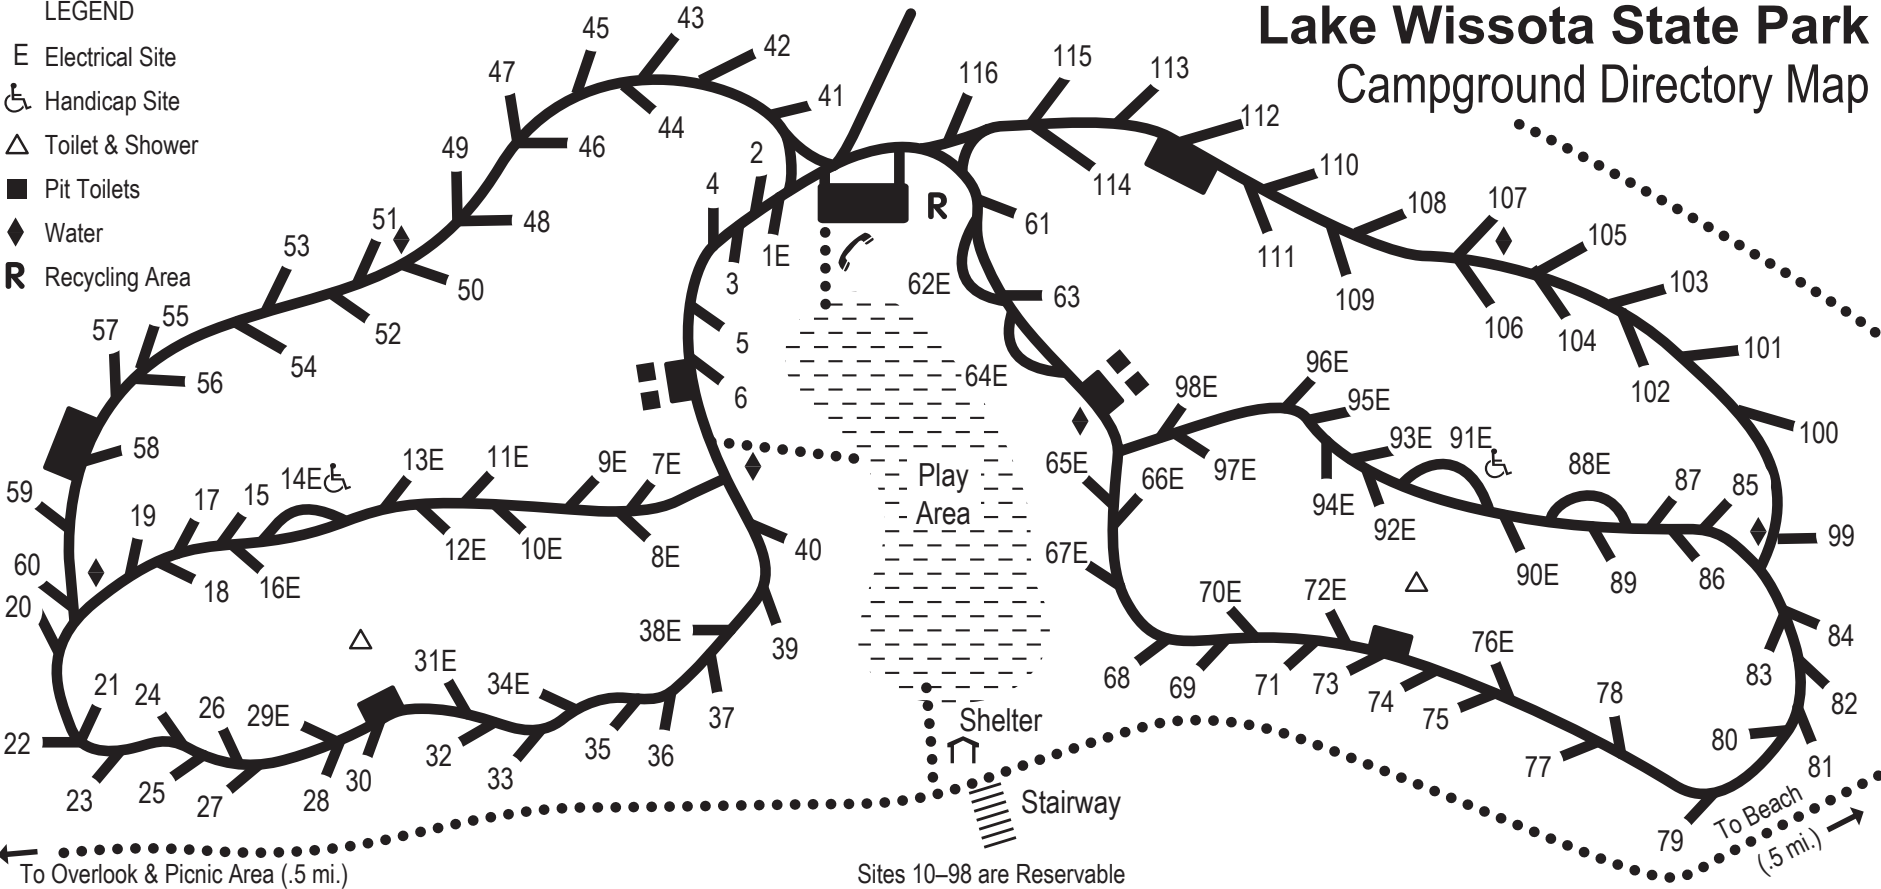

# Lake Wissota State Park Campground Directory Map

- LEGEND**
- E Electrical Site
  - ♿ Handicap Site
  - △ Toilet & Shower
  - Pit Toilets
  - ◆ Water
  - R Recycling Area

Sites 10-98 are Reservable