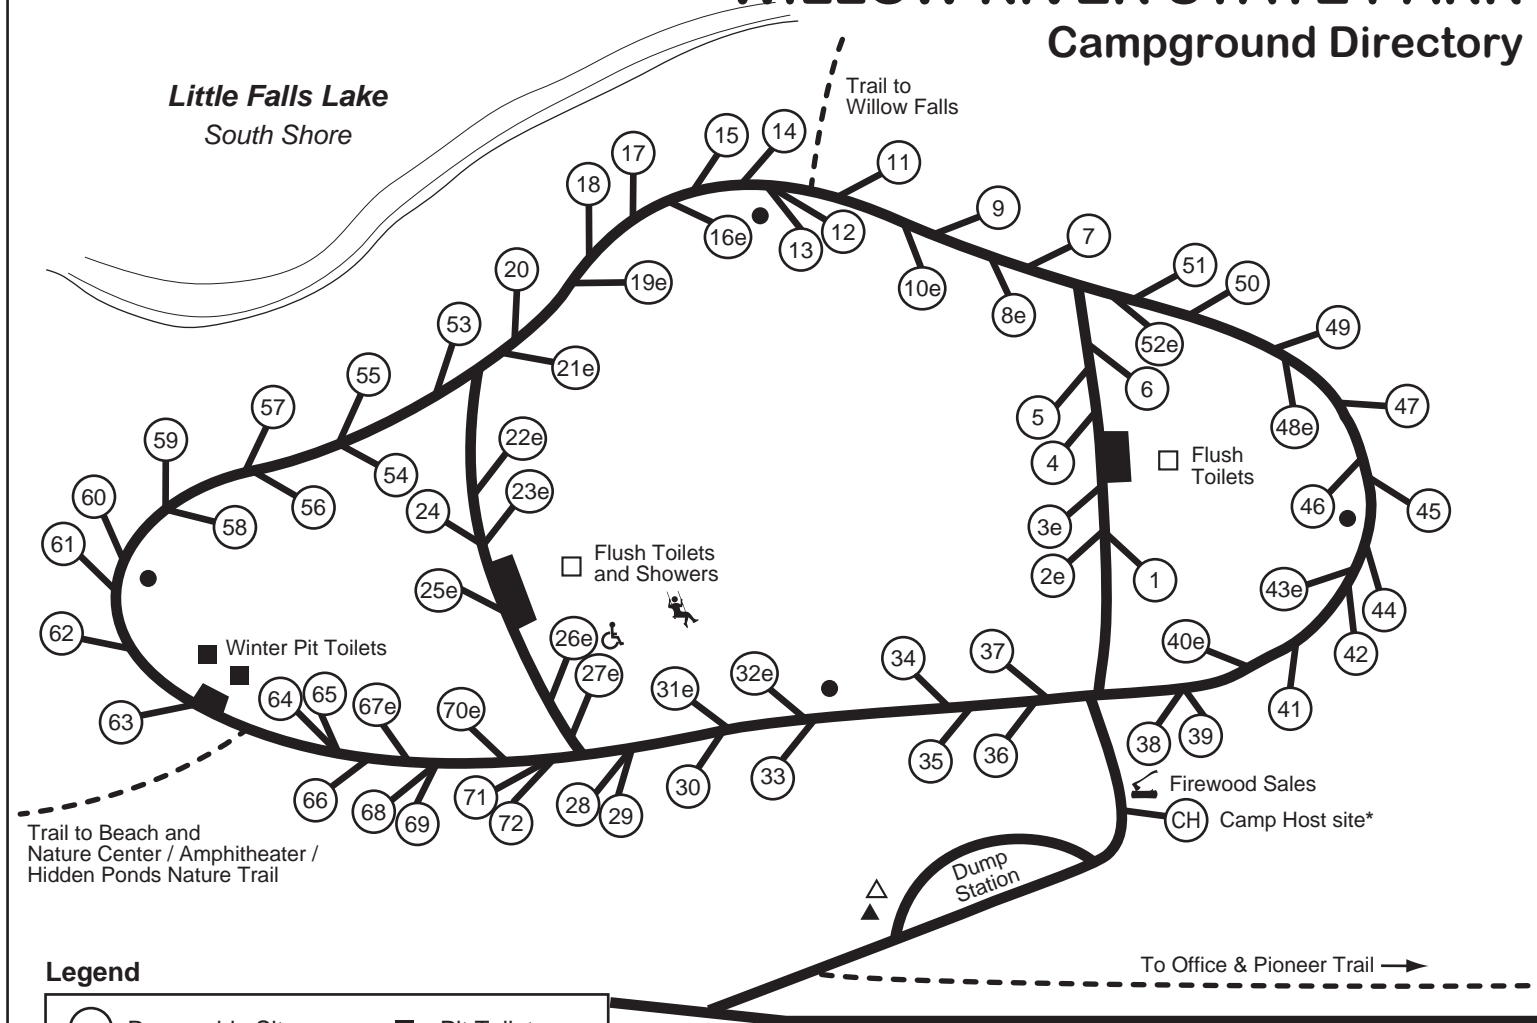

# WILLOW RIVER STATE PARK

## Campground Directory

### Legend

	Reservable Site		Pit Toilets
	Electrical Site		Flush Toilets
	Fountain		Garbage Bin
	Play Area		Recycling Bin

\*Campground Host Site is on the right side of the campground road before site #1. These volunteers provide information to campers. Look for the "information" shingle during their duty hours or stop in to buy firewood from 7 P.M. to 8 P.M.