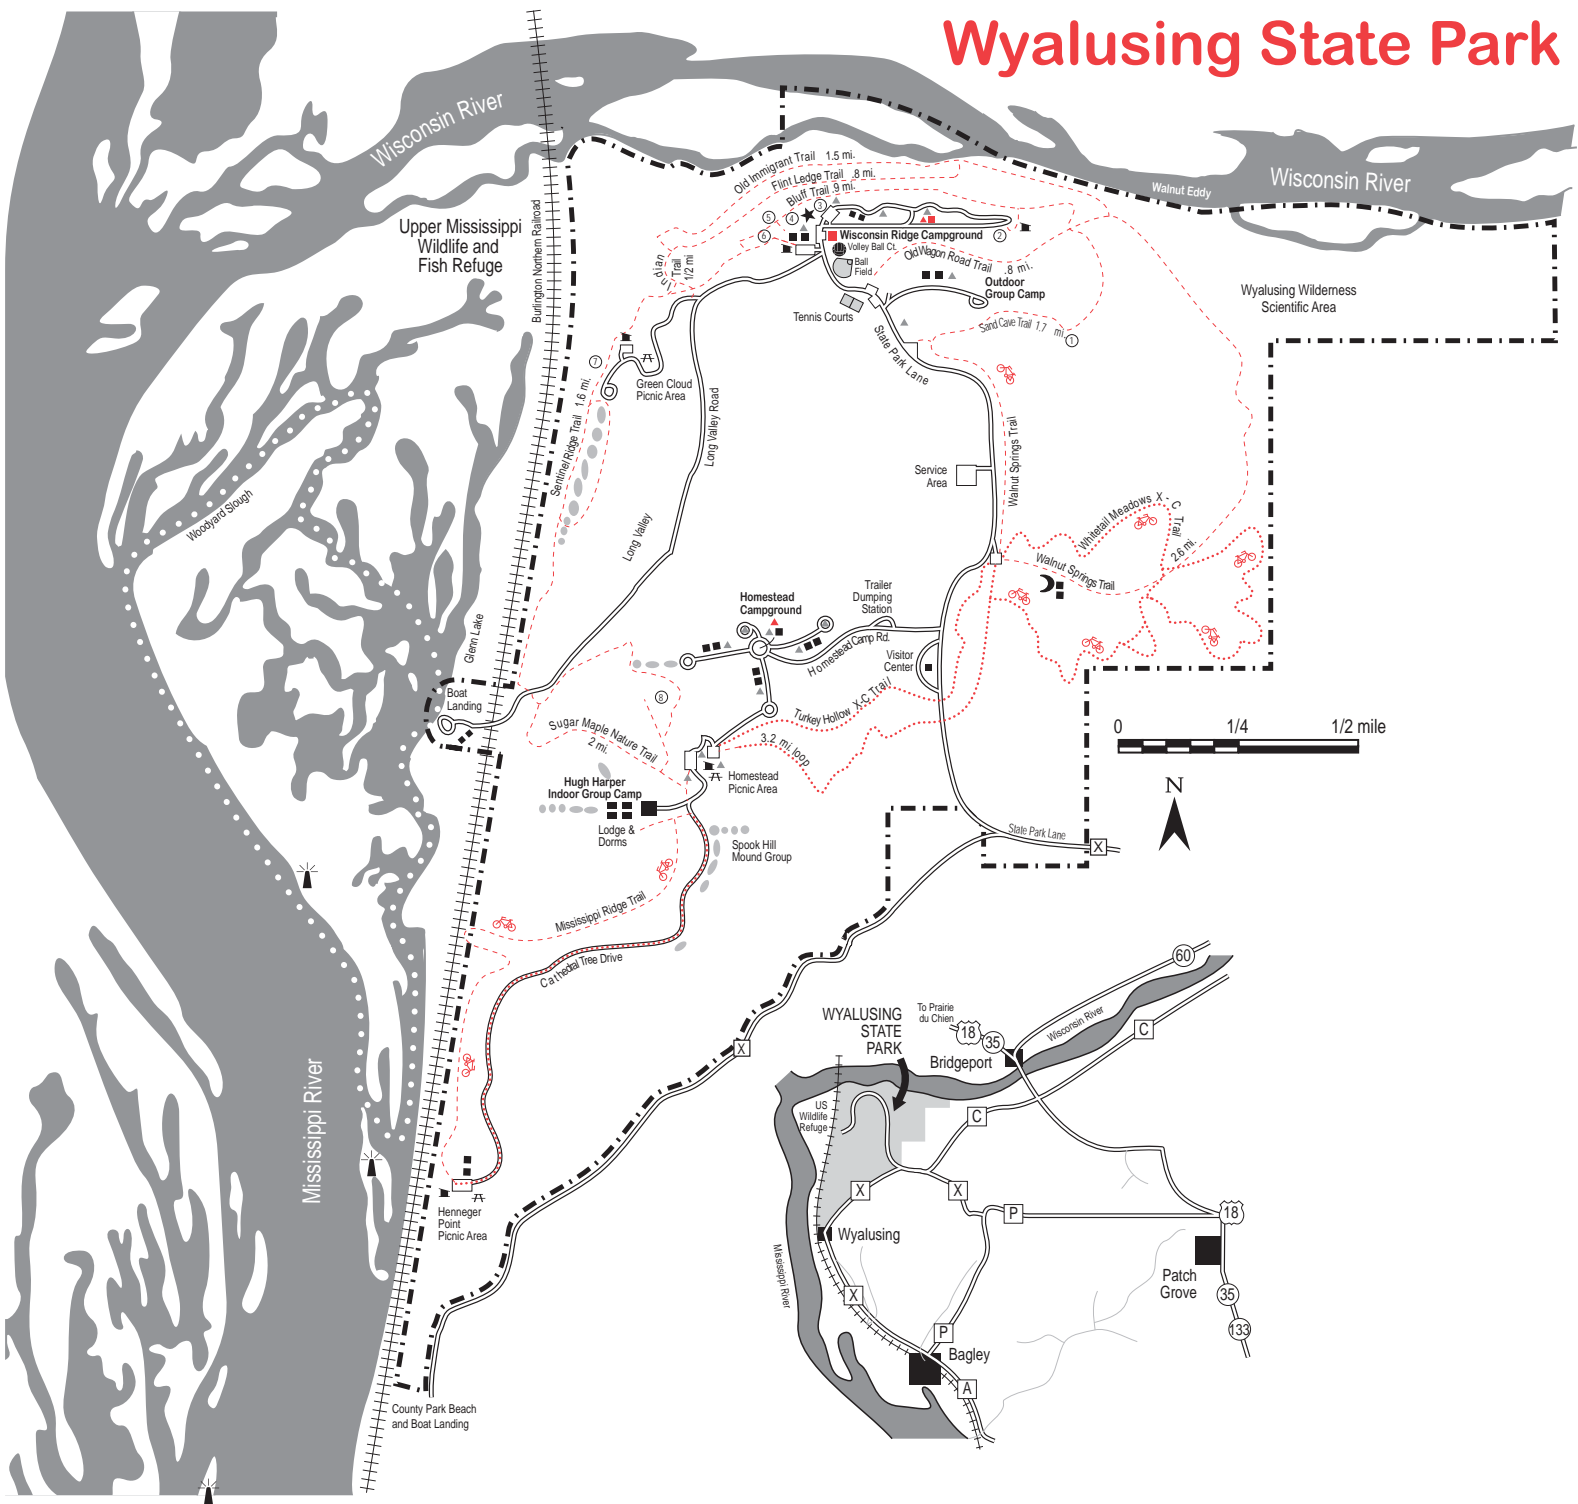

# Wyalusing State Park

## Points of Interest

- ① Sand Cave
- ② The Knob
- ③ Council Point
- ④ Signal Point
- ⑤ Treasure Cave
- ⑥ Point Lookout
- ⑦ Passenger Pigeon Monument
- ⑧ Pictured Rock Cave

## Legend

- Park Boundary
- Road
- Hiking Trail
- X-C Trail
- Canoe Trail
- Channel Marker
- Indian Mounds
- Observatory
- No Pets
- Drinking Water
- Shelter
- Picnic Area
- Nature Center/Peterson Shelter/Concession
- Showers
- Designated Bike Trail
- Pit Toilets
- Modern Toilets