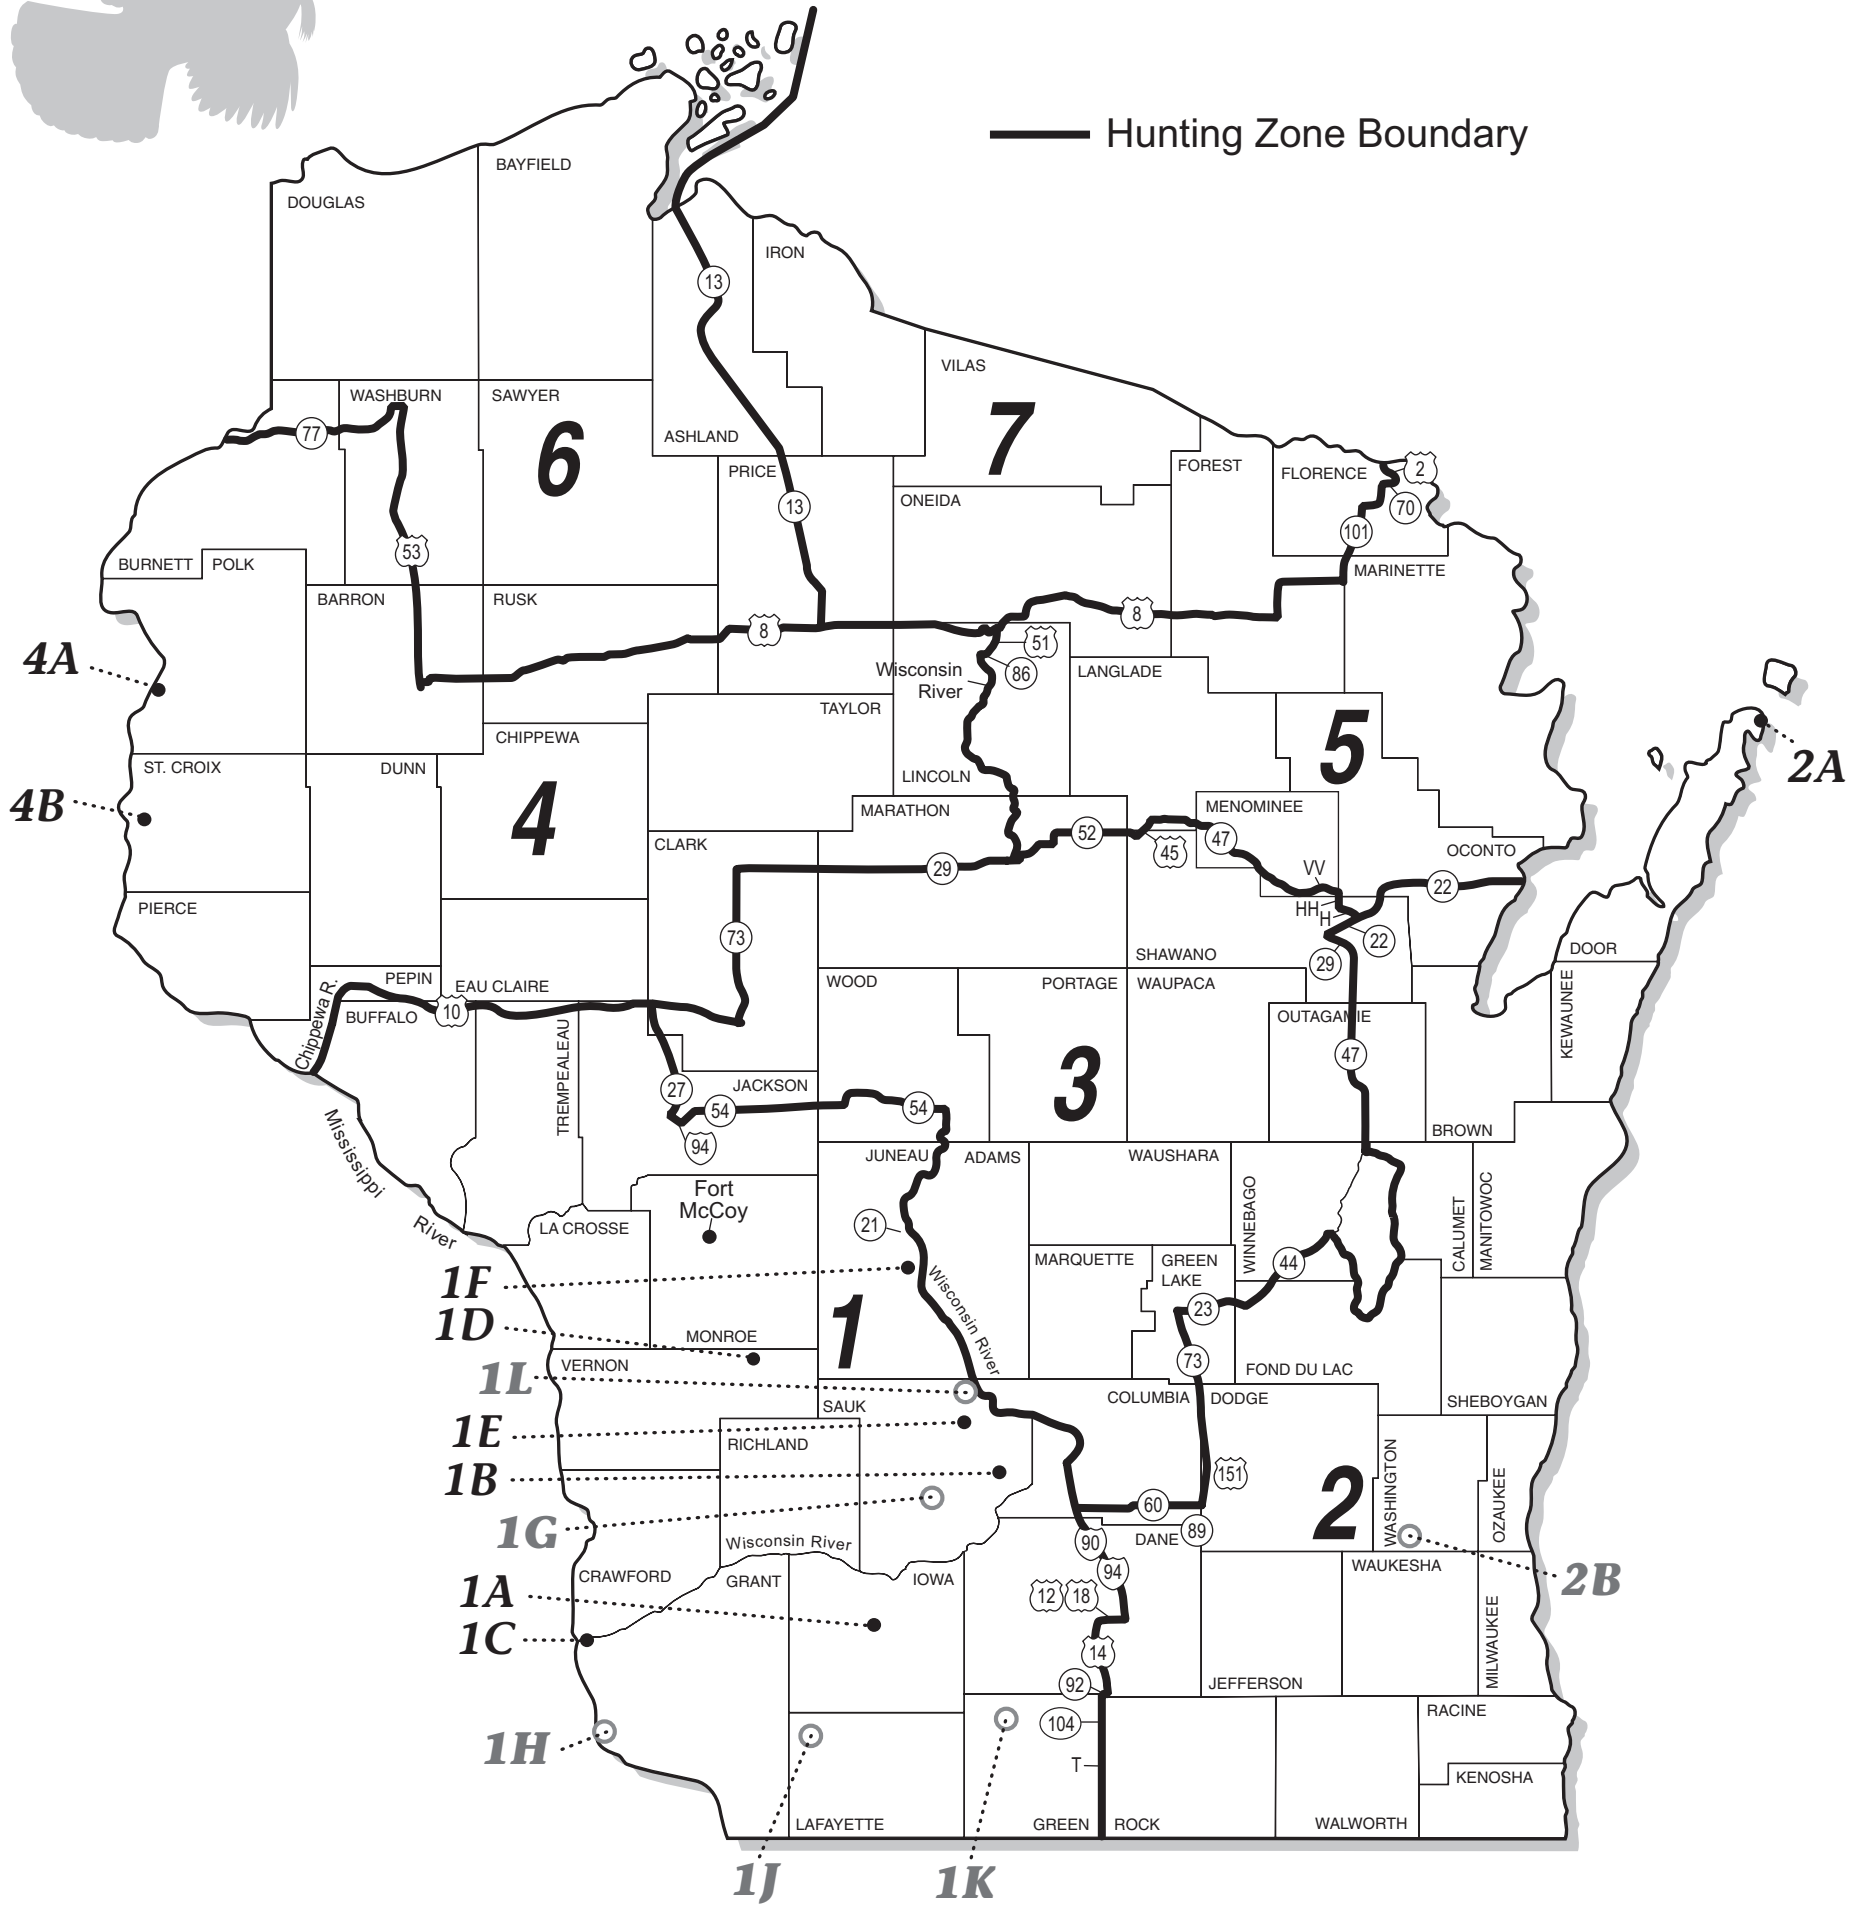

Wild Turkey Management Zones

NOTE: All State Parks and Buckhorn Wildlife Area are closed to Fall Turkey Hunting.

State Park Hunting Zones	Disabled Only Hunting Zones
<ul style="list-style-type: none"> • 1A - Governor Dodge • 1B - Devils Lake • 1C - Wyalusing • 1D - Wildcat Mountain • 1E - Mirror Lake • 1F - Buckhorn* (includes wildlife area) • 2A - Newport • 4A - Interstate • 4B - Willow River 	<ul style="list-style-type: none"> ○ 1G - Natural Bridge ○ 1H - Nelson Dewey ○ 1J - Belmont Mound ○ 1K - New Glarus Woods ○ 1L - Rocky Arbor ○ 2B - Loew Lake Unit - Kettle Moraine State Forest

*To apply for Buckhorn Wildlife Area B, choose Management Zone 1. For more information regarding hunting at Buckhorn State Park, call 608/565-2789.

Zone map effective beginning with Fall 2008 wild turkey hunting season.