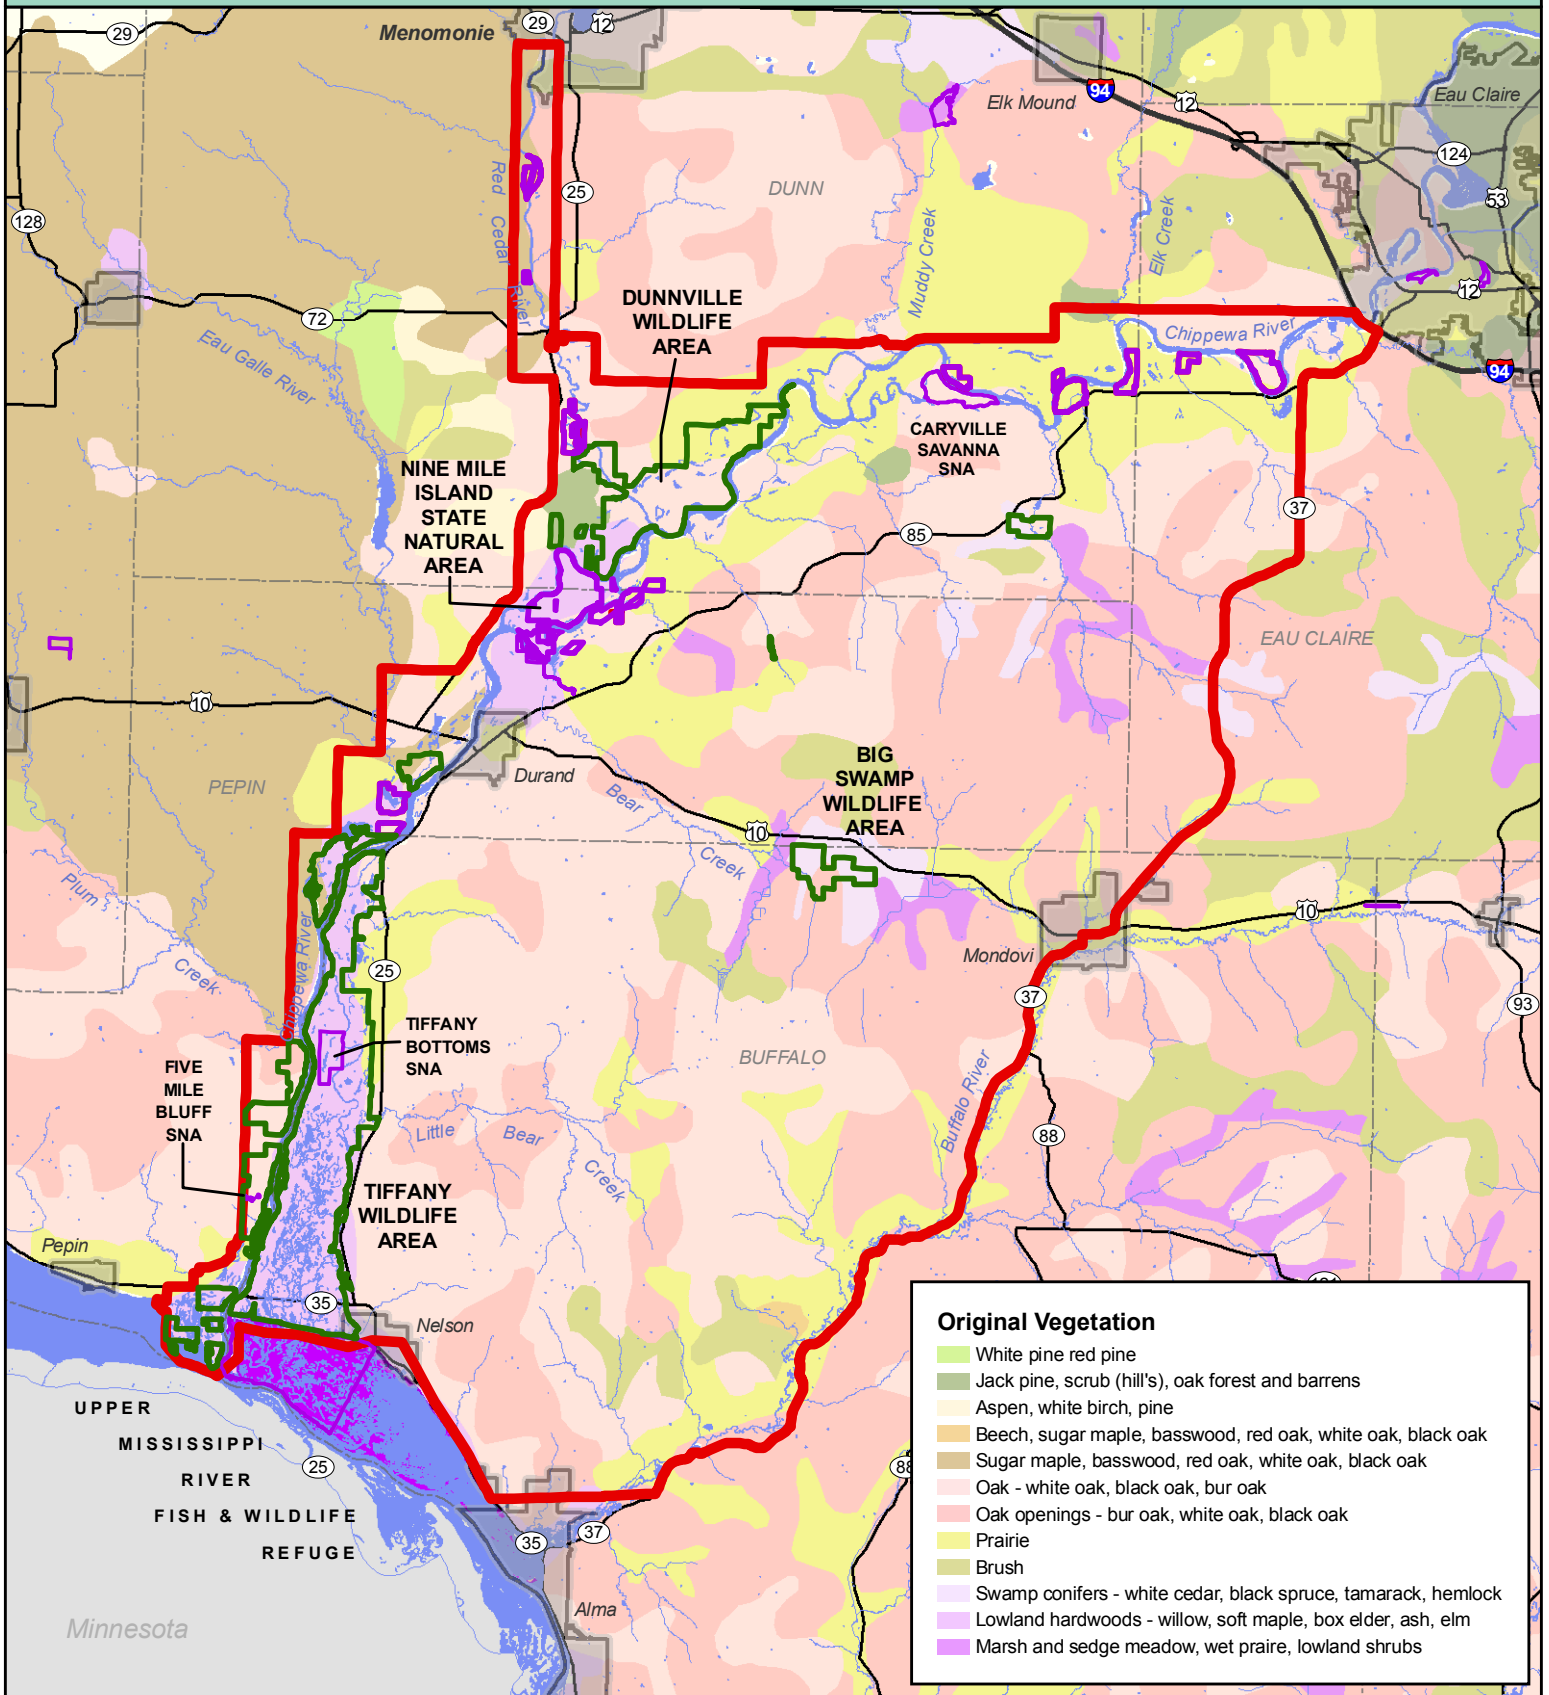

# State Wildlife and Natural Areas of the Lower Chippewa River

Original Pre-Settlement Vegetation (Finley's Map)

Map C

**Project Boundaries**

- Wildlife Area
- Lower Chippewa River State Natural Area
- State Natural Area
- City/Village

The original pre-settlement vegetation cover data was digitized from a 1976 map created from land survey notes written in the mid-1800s when Wisconsin was first surveyed.

WISCONSIN DEPARTMENT OF NATURAL RESOURCES