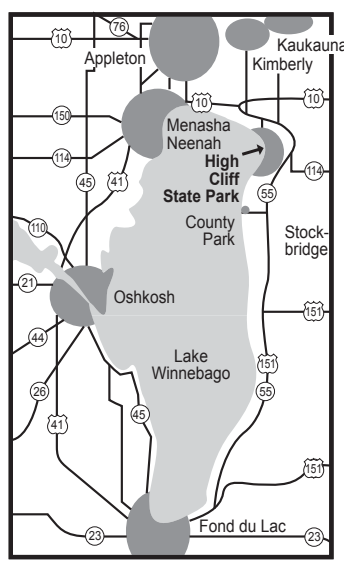

- Legend**
- Park Boundary
 - Easement Boundary
 - Hiking Trails
 - .-.-.- Hiking / Biking Trail
 - - - -> Horse / Bike Trail
 - ⌊ Tower
 - ⌘ Picnic Area
 - Building/Shelter
 - ▣ Building/Shelter w/Toilet
 - Toilet Building
 - △ Shower Building
 - ~ Ridge
 - ▨ Closed to Hunting

Deer Hunting Map High Cliff State Park

**N7630 State Park Rd.
Sherwood, WI 54169
(920)989-1106**

This publication is available upon request in alternate formats for visually impaired persons. Please contact Linda Netzer at (608) 266-0866 to request an alternate format.