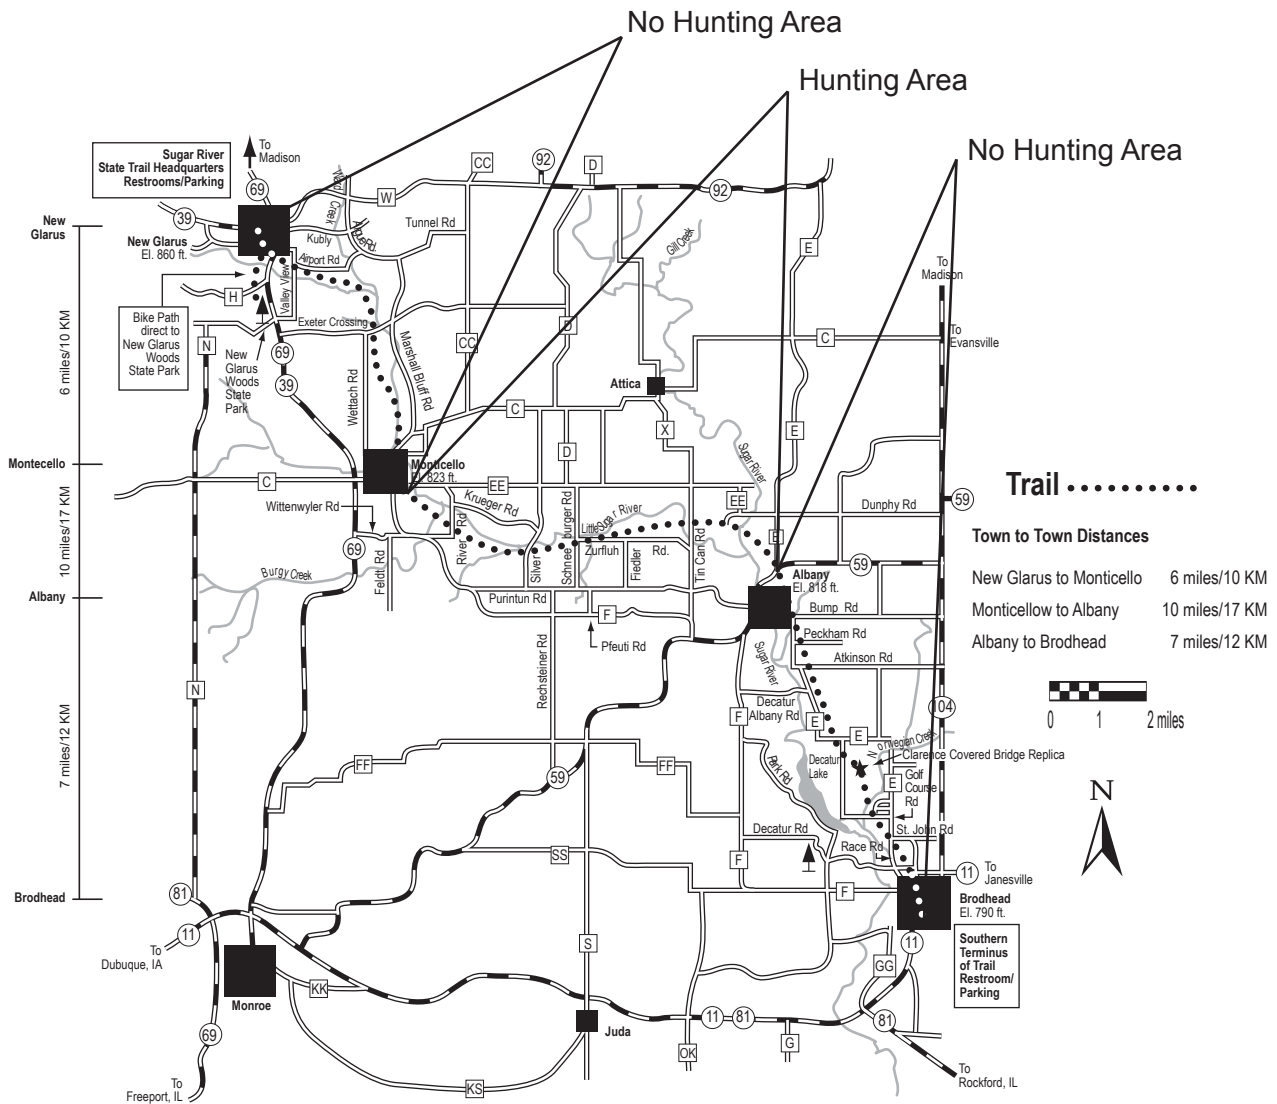

Sugar River State Trail Hunting Map

This publication is available upon request in alternate formats for visually impaired persons. Please contact Linda Netzer at (608) 266-0866 to request an alternate format.

Sugar River State Trail
Box 805
New Glarus, WI 53574
(7608) 527-2334

PRINTED ON RECYCLED PAPER
 PUB-PR-??? 2007